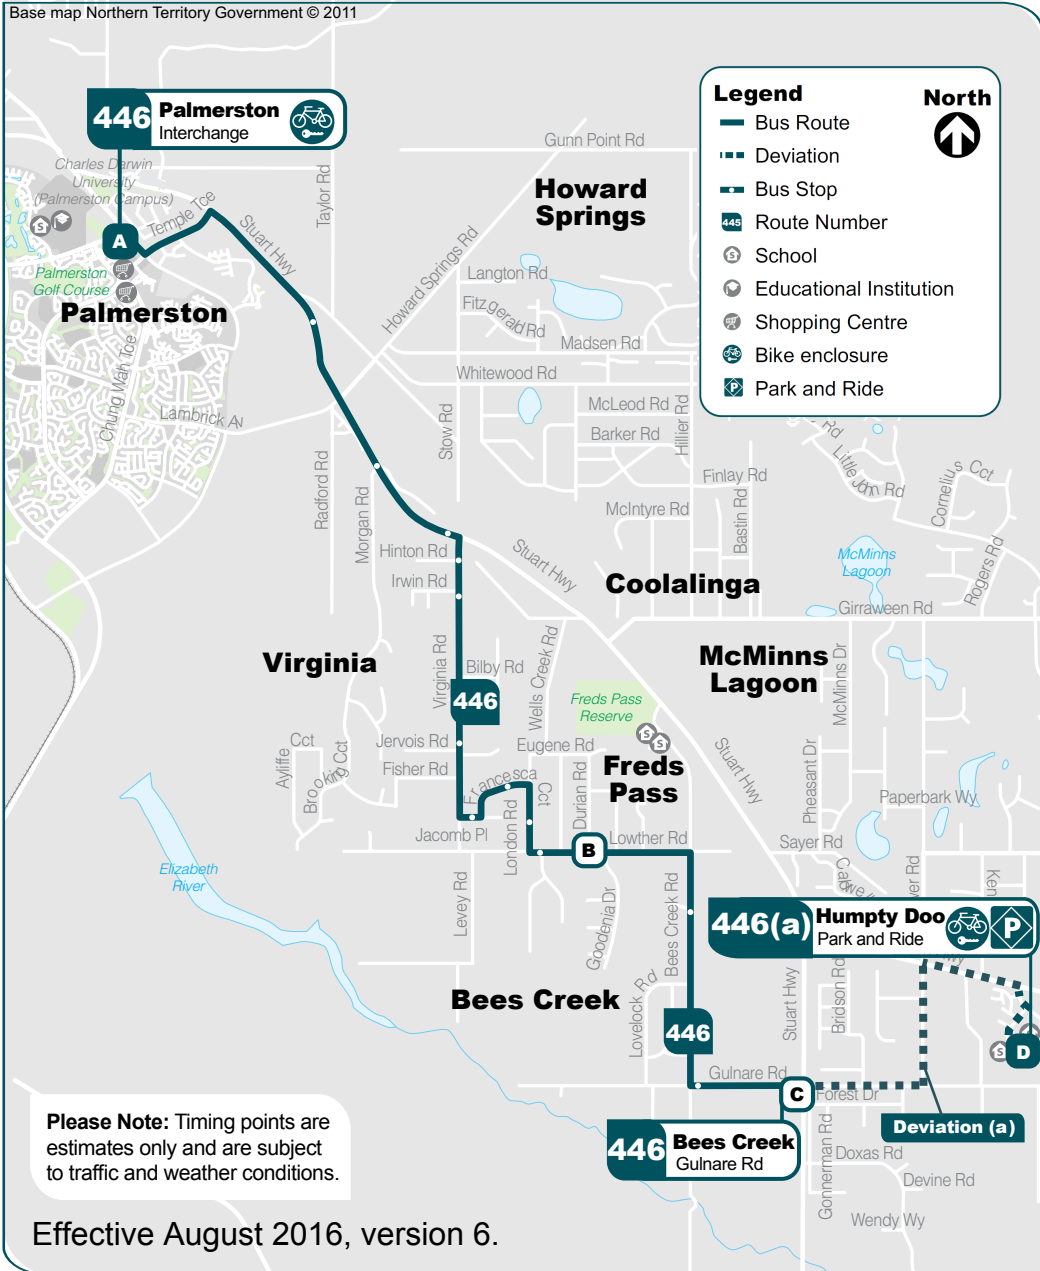

Base map Northern Territory Government © 2011

**446 Palmerston Interchange**

**Legend**

- Bus Route
- Deviation
- Bus Stop
- 446** Route Number
- School
- Educational Institution
- Shopping Centre
- Bike enclosure
- Park and Ride

**446(a) Humpty Doo Park and Ride**

**446 Bees Creek Gulnare Rd**

**Please Note:** Timing points are estimates only and are subject to traffic and weather conditions.

Effective August 2016, version 6.