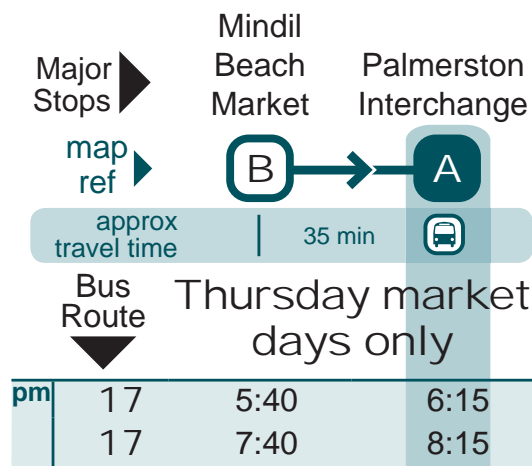

16

Palmerston to Mindil Beach Sunset Market via Berrimah

17

Mindil Beach Sunset Market to Palmerston via Berrimah

See Route 8 for additional services to Palmerston and the Mindil Beach Sunset Markets.

i Bus routes 16 and 17 operate during the Mindil Beach Sunset Market season only - last Thursday in April to the last Thursday in October each year from 5pm to 10pm. For more details visit www.mindil.com.au

i Timing points are estimates only and are subject to traffic and weather conditions.