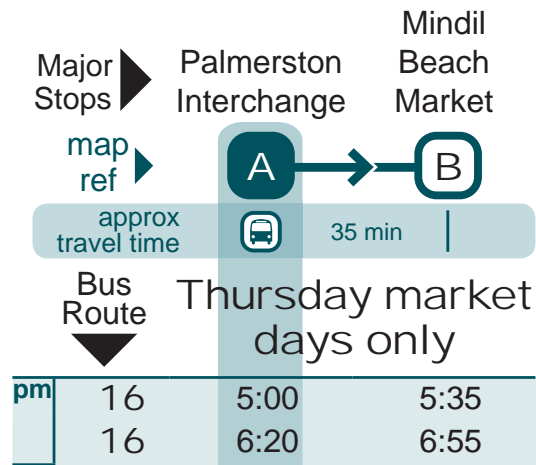

16

Palmerston to Mindil Beach Sunset Market via Berrimah

17

Mindil Beach Sunset Market to Palmerston via Berrimah

See Route 8 for additional services to Palmerston and the Mindil Beach Sunset Markets.

i Bus routes 16 and 17 operate during the Mindil Beach Sunset Market season only - last Thursday in April to the last Thursday in October each year from 5pm to 10pm. For more details visit www.mindil.com.au

i Timing points are estimates only and are subject to traffic and weather conditions.