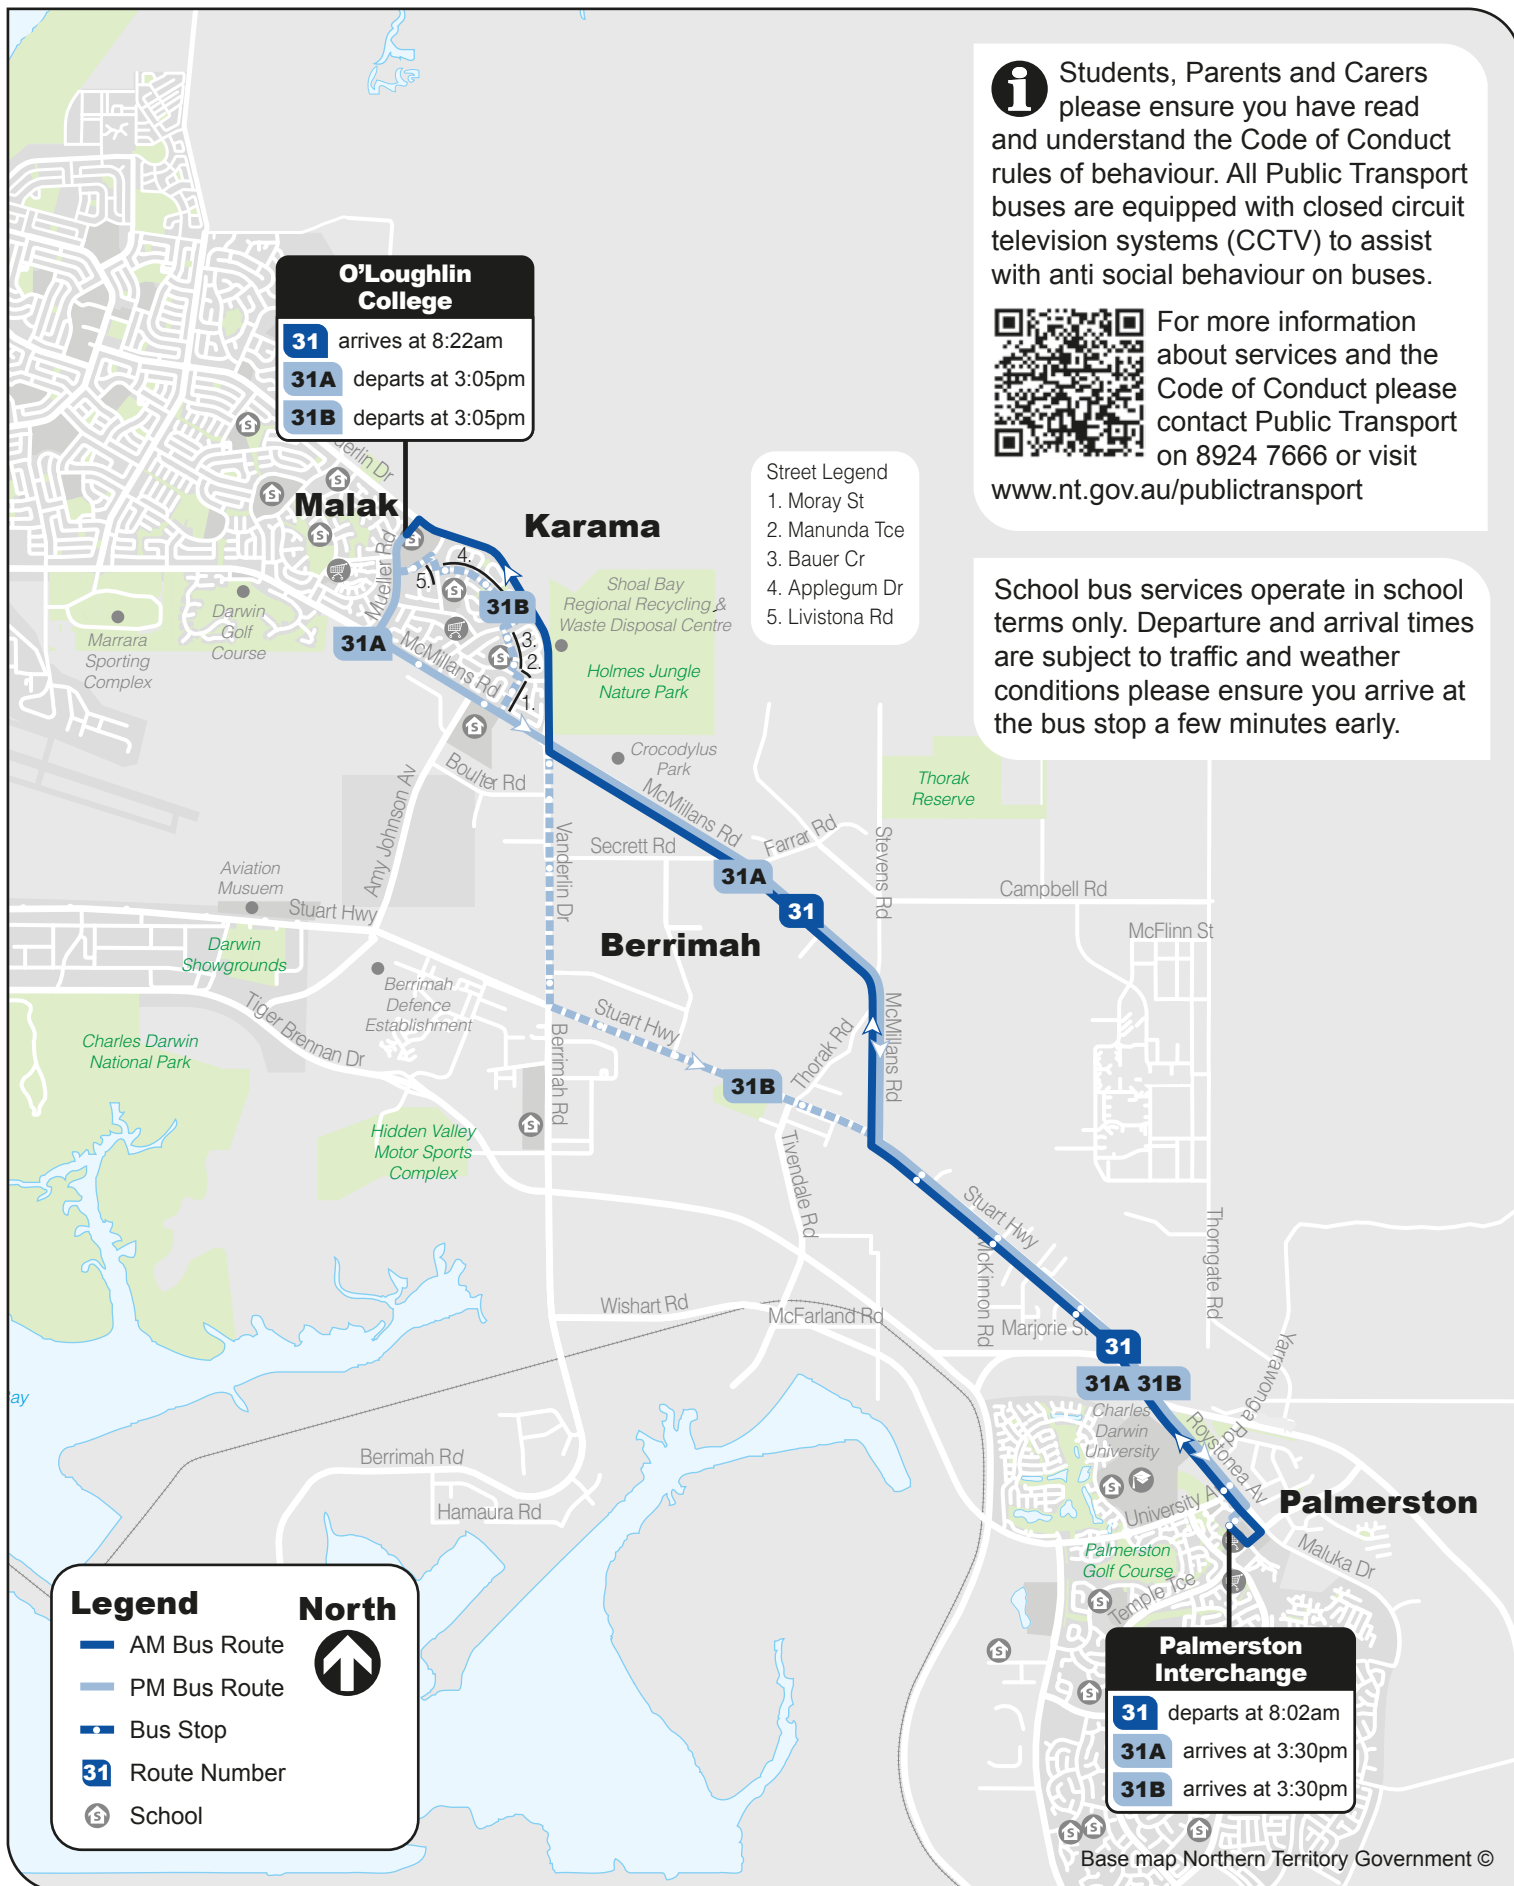

## O'Loughlin College Bus Service

### AM Service

31 Palmerston Interchange to O'Loughlin College

### PM Service

31A and 31B O'Loughlin College to Palmerston Interchange

**i** Students, Parents and Carers please ensure you have read and understand the Code of Conduct rules of behaviour. All Public Transport buses are equipped with closed circuit television systems (CCTV) to assist with anti social behaviour on buses.