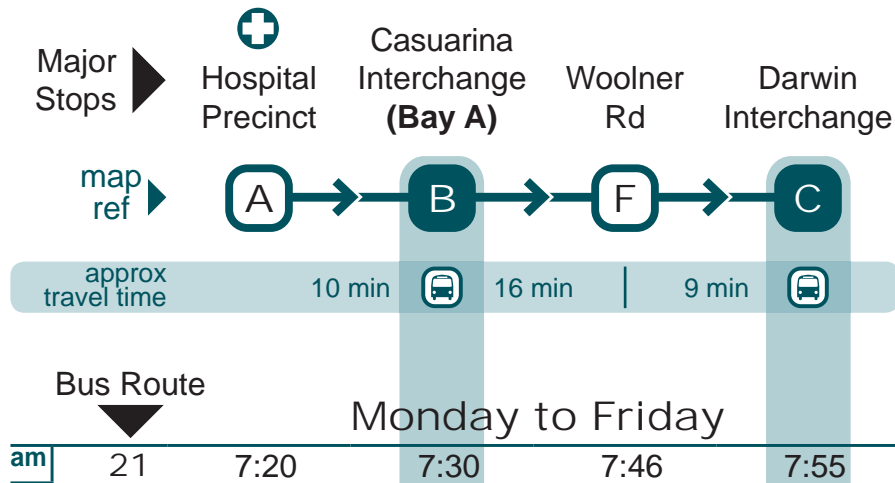

Hospital Precinct to Darwin via Casuarina

- i** Timing points are estimates only and are subject to traffic and weather conditions.
- i** There are no bus services on Saturday, Sunday or Public Holidays including Good Friday and Christmas Day.

Darwin to Hospital Precinct via Casuarina

- i** Timing points are estimates only and are subject to traffic and weather conditions.
- i** There are no bus services on Saturday, Sunday or Public Holidays including Good Friday and Christmas Day.