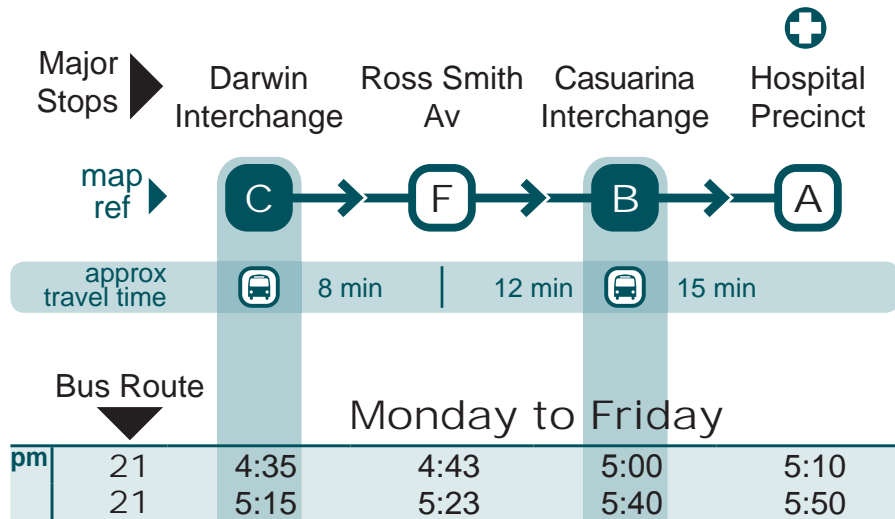

Hospital Precinct to Darwin via Casuarina

- i** Timing points are estimates only and are subject to traffic and weather conditions.
- i** There are no bus services on Saturday, Sunday or Public Holidays including Good Friday and Christmas Day.

Darwin to Hospital Precinct via Casuarina

- i** Timing points are estimates only and are subject to traffic and weather conditions.
- i** There are no bus services on Saturday, Sunday or Public Holidays including Good Friday and Christmas Day.