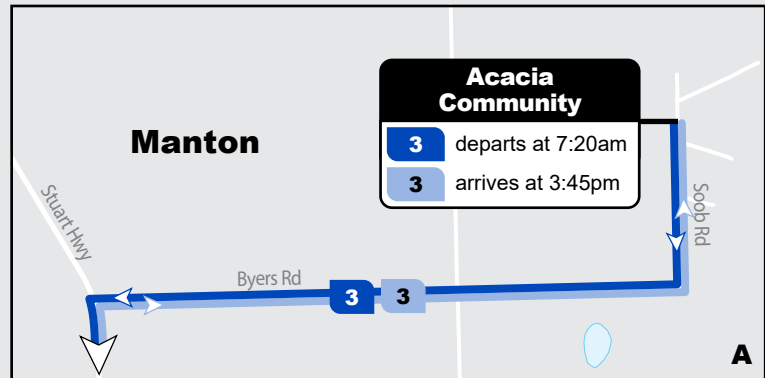

Batchelor Area School Bus Service

AM Service

Acacia Community - Lake Bennett - Rum Jungle - Batchelor Area School

PM Service

Batchelor Area School - Rum Jungle - Lake Bennett - Acacia Community

i Students, Parents and Carers please ensure you have read and understand the Code of Conduct rules of behaviour. All Public Transport buses are equipped with closed circuit television systems (CCTV) to assist with anti social behaviour on buses.

Continues to Acacia Community on inset map A.

Wet season (Term 1) - the bus will turn around at the corner of Lithgow / Litchfield Park Roads.

Continues to Rum Jungle on inset map B.

Legend

- AM Bus Route
- PM Bus Route
- Bus Stop
- Route Number
- School

North

Base map © OpenStreetMap contributors