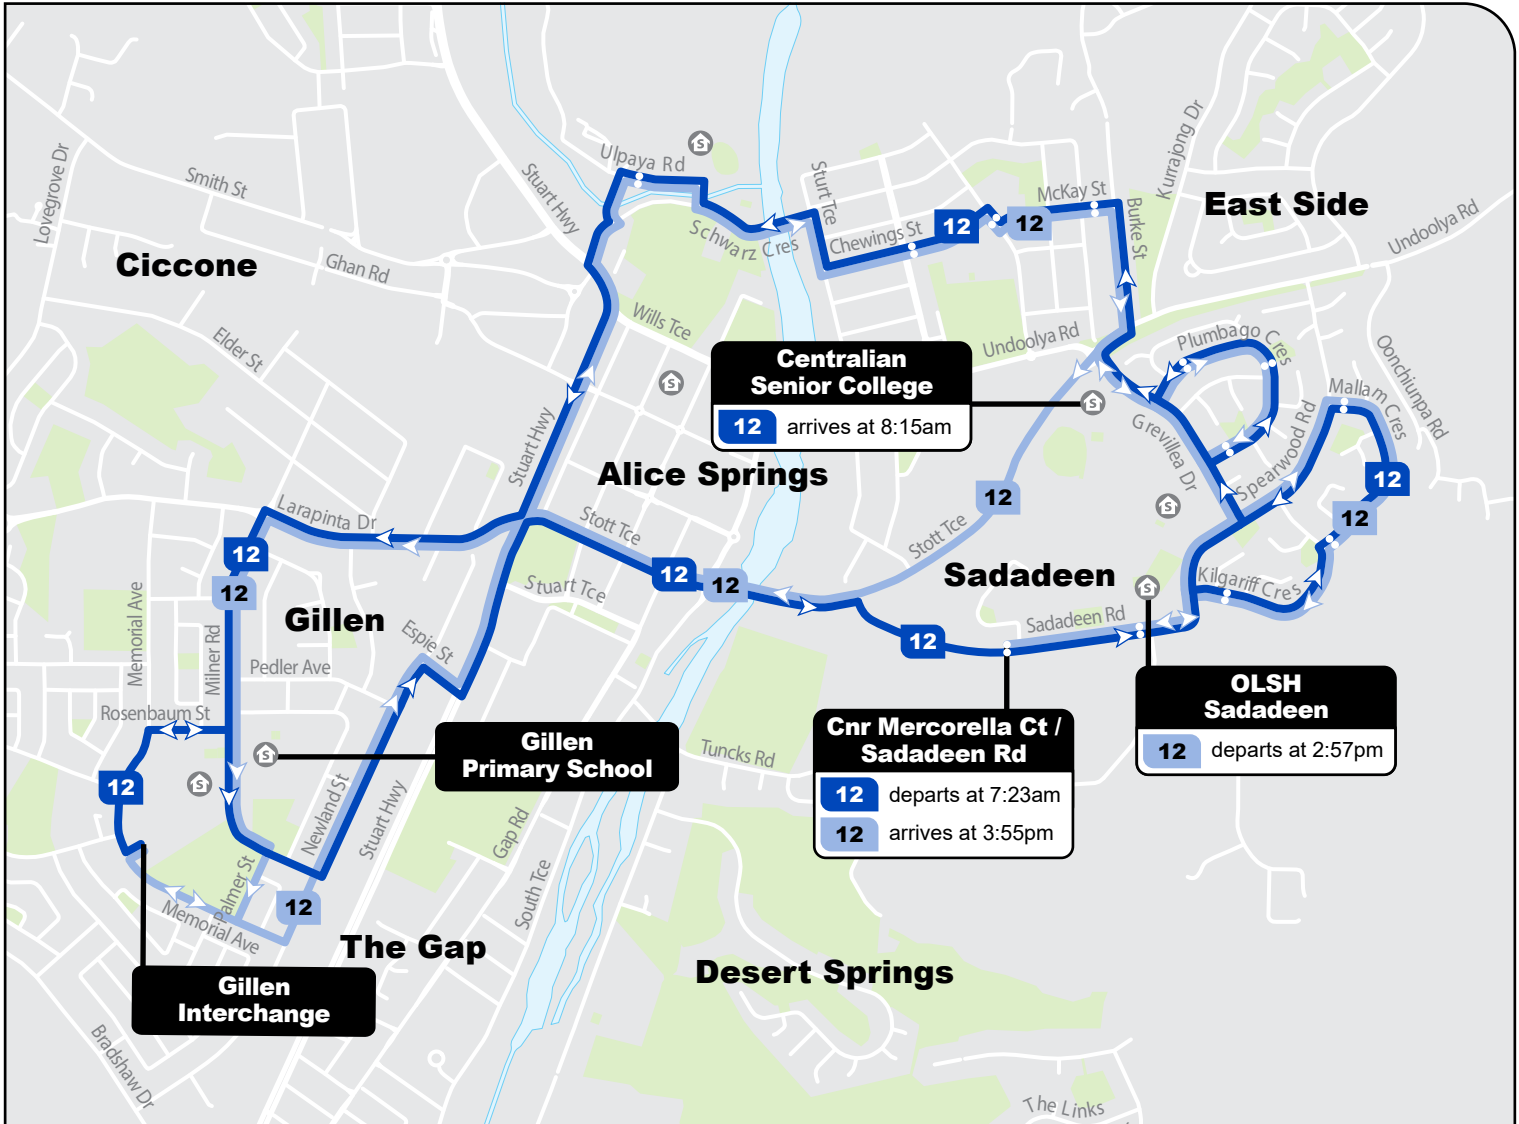

12

Alice Springs School Bus

AM Service

Cnr Mercorella Ct / Sadadeen Rd - Gillen Interchange - Gillen Primary School - OLSH Sadadeen - Centralian Senior College

PM Service

OLSH Sadadeen - Centralian Senior College - Gillen Primary School - Gillen Interchange - Cnr Mercorella Ct / Sadadeen Rd

Centralian Senior College
12 arrives at 8:15am

Cnr Mercorella Ct / Sadadeen Rd
12 departs at 7:23am
12 arrives at 3:55pm

OLSH Sadadeen
12 departs at 2:57pm

i Students, Parents and Carers please ensure you have read and understand the Code of Conduct rules of behaviour. All Public Transport buses are equipped with closed circuit television systems (CCTV) to assist with anti social behaviour on buses.

Legend

- AM Bus Route
- PM Bus Route
- 12 Bus Stop
- 12 Route Number
- S School

North

Base map © OpenStreetMap contributors