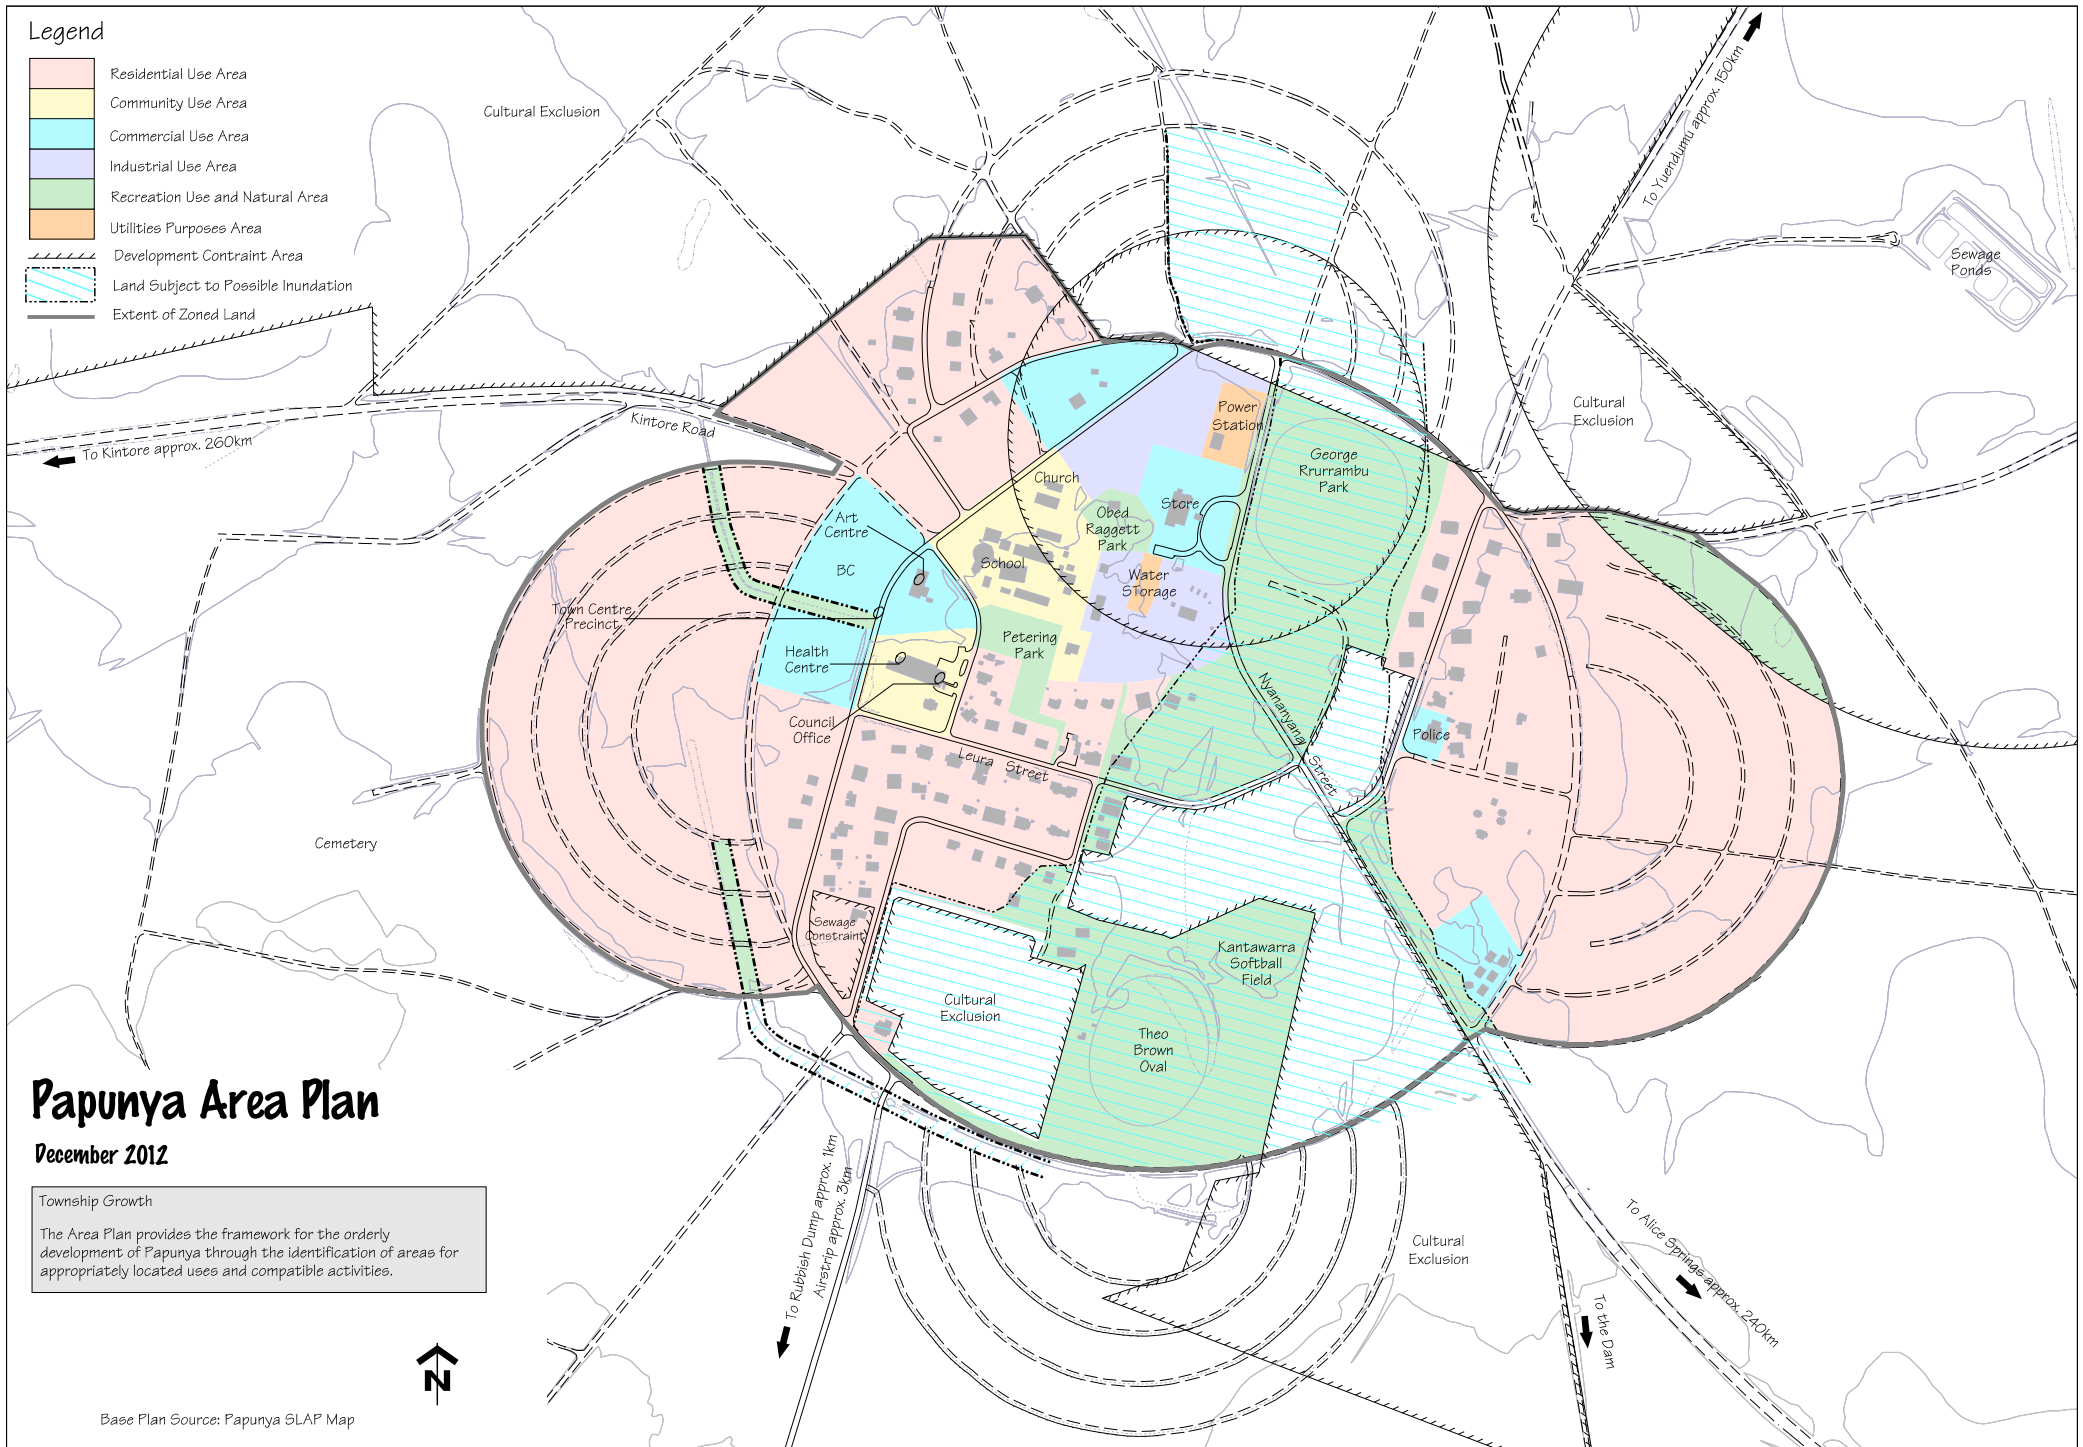

Papunya Area Plan

Version	Amendment No.	Date Published	Details
1	257 (NTPS 2007)	13.2.2013	Introduction of the Papunya Area Plan
2	3 (NTPS 2020)	30.10.2020	Minor alterations for consistency with the NT Planning Scheme 2020

Legend

- Residential Use Area
- Community Use Area
- Commercial Use Area
- Industrial Use Area
- Recreation Use and Natural Area
- Utilities Purposes Area
- Development Constraint Area
- Land Subject to Possible Inundation
- Extent of Zoned Land

Papunya Area Plan

December 2012

Township Growth
 The Area Plan provides the framework for the orderly development of Papunya through the identification of areas for appropriately located uses and compatible activities.