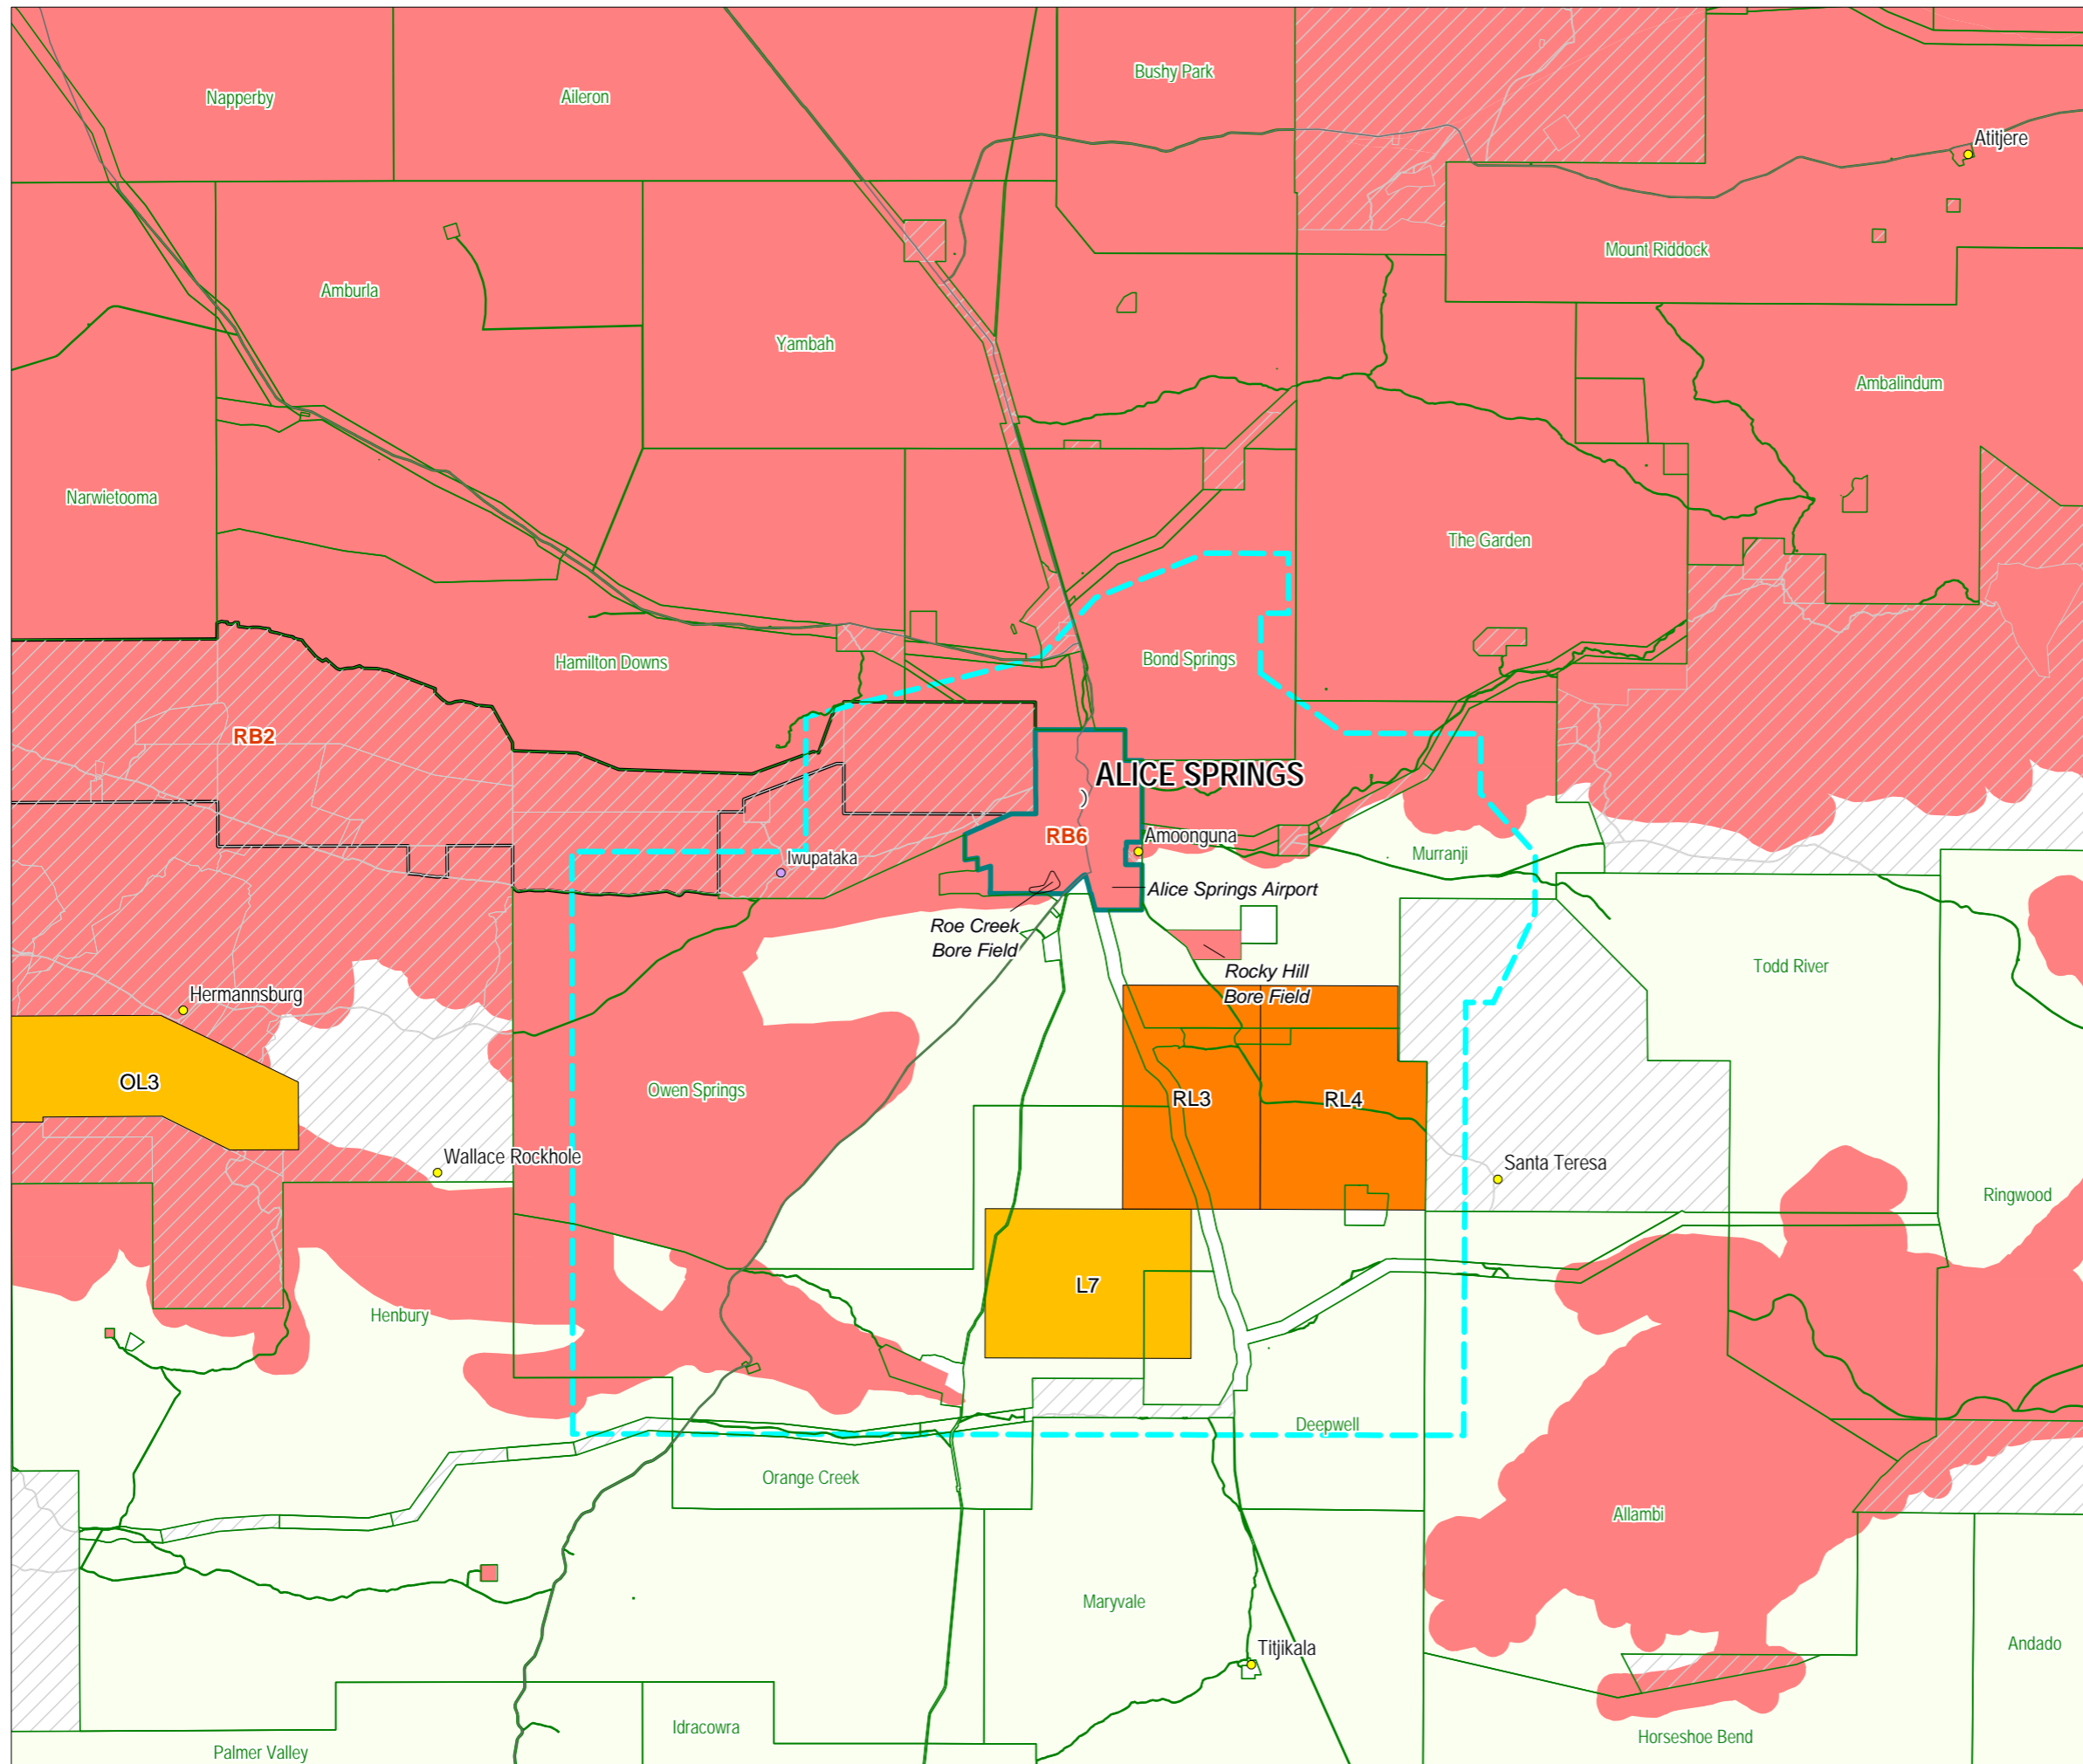

Alice Springs region identified no-go zones

	Proposed Reserved Blocks
	Reserve Block
	Retention Licence
	Production Licence
	Pastoral Lease
	Aboriginal Freehold Land
	Alice Springs Water Control District
	Alice Springs Municipality
	Main Road
	Major Town
	Major Aboriginal Community
	Minor Aboriginal Community

25 0 25
Kilometres