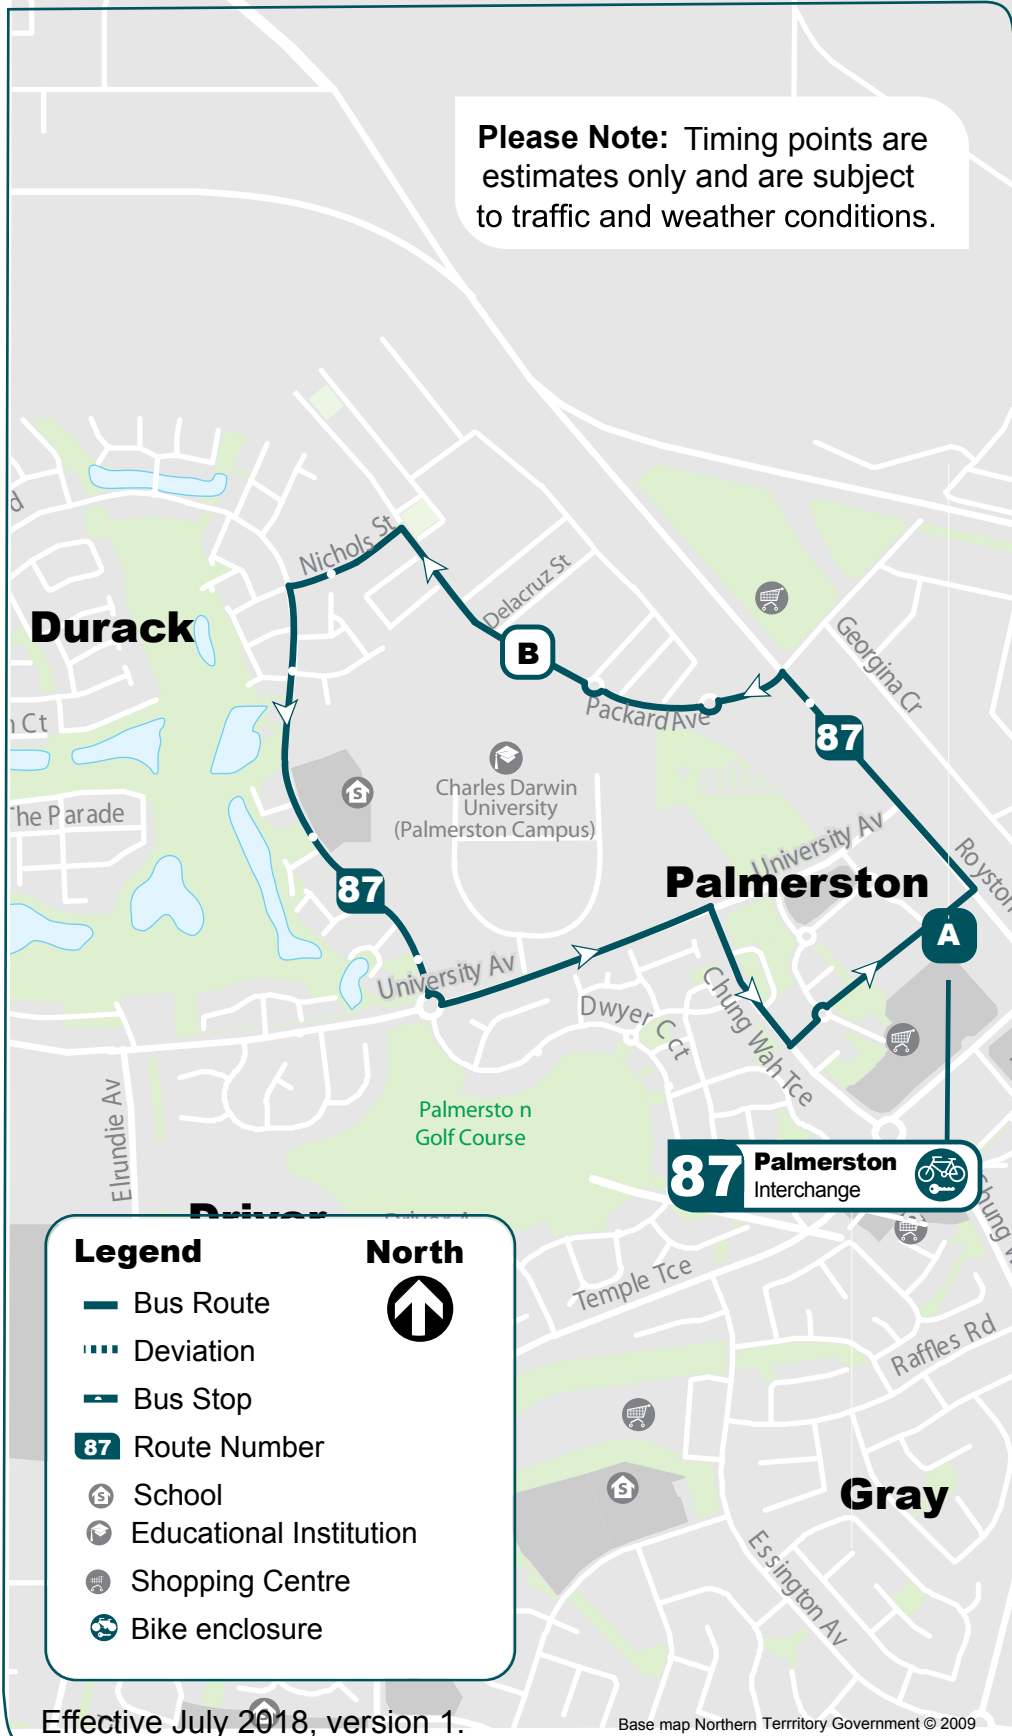

87

Bus route map

Please Note: Timing points are estimates only and are subject to traffic and weather conditions.

Legend

- Bus Route
- ⋯ Deviation
- Bus Stop
- 87 Route Number
- 🏠 School
- 🎓 Educational Institution
- 🛒 Shopping Centre
- 🚲 Bike enclosure

North