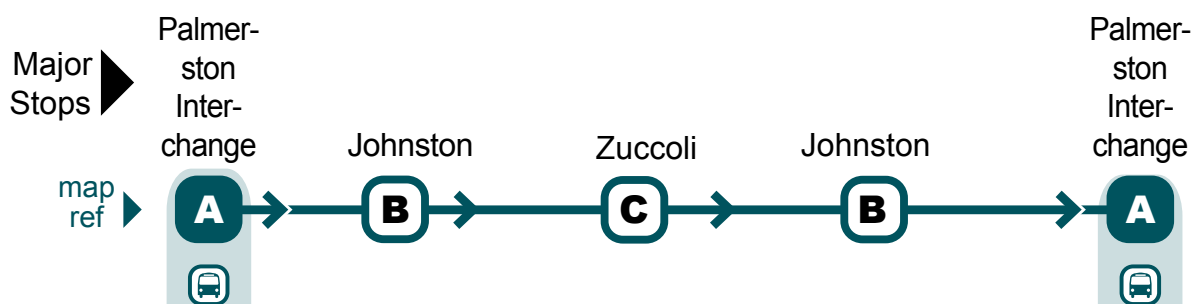

Palmerston to Palmerston via Farrar, Johnston and Zuccoli

Bus Route

Monday to Friday

	74	Palmerston Interchange	Johnston	Zuccoli	Johnston	Palmerston Interchange
am	74	6:45	6:51	6:55	7:00	7:08
	74	7:22	7:28	7:33	7:39	7:47
	74	8:05	8:11	8:16	8:22	8:30
	74	8:30	8:36	8:40	8:45	8:53
	74	9:00	9:06	9:10	9:15	9:23
	74	9:55	10:01	10:05	10:10	10:18
	74	11:10	11:16	11:20	11:25	11:33
pm	74	12:10	12:16	12:20	12:25	12:33
	74	1:40	1:46	1:50	1:55	2:03
	74	2:30	2:36	2:40	2:45	2:53
	74	3:01	3:07	3:12	3:18	3:26
	74	3:35	3:41	3:46	3:52	4:00
	74	4:05	4:11	4:16	4:22	4:30
	74	4:25	4:31	4:36	4:42	4:50
	74	5:01	5:07	5:12	5:18	5:26
	74	5:32	5:38	5:43	5:49	5:57
	74	6:02	6:08	6:12	6:17	6:25
	74	6:36	6:42	6:46	6:51	6:59
	74	7:15	7:21	7:25	7:30	7:38
	74	8:00	8:06	8:10	8:15	8:23
	74	8:45	8:51	8:55	9:00	9:08
	74	9:23	9:29	9:33	9:38	9:46

i Timing points are estimates only and are subject to traffic and weather conditions.

i There are no bus services on Good Friday and Christmas Day.

New Services

Palmerston to Palmerston via Farrar, Johnston and Zuccoli

Bus Route

Saturday

Bus Route	Palmerston Interchange (A)	Johnston (B)	Zuccoli (C)	Johnston (B)	Palmerston Interchange (A)
74	6:50	6:56	7:00	7:05	7:13
74	7:45	7:51	7:55	8:00	8:08
74	8:20	8:26	8:30	8:35	8:43
74	9:30	9:36	9:40	9:45	9:53
74	10:30	10:36	10:40	10:45	10:53
74	11:40	11:46	11:50	11:55	12:03
74	12:40	12:46	12:50	12:55	1:03
74	1:45	1:51	1:55	2:00	2:08
74	2:45	2:51	2:55	3:00	3:08
74	3:55	4:01	4:05	4:10	4:18
74	5:00	5:06	5:10	5:15	5:23
74	6:05	6:11	6:15	6:20	6:28
74	7:05	7:11	7:15	7:20	7:28
74	8:10	8:16	8:20	8:25	8:33
74	9:15	9:21	9:25	9:30	9:38
74	10:20	10:26	10:30	10:35	10:43