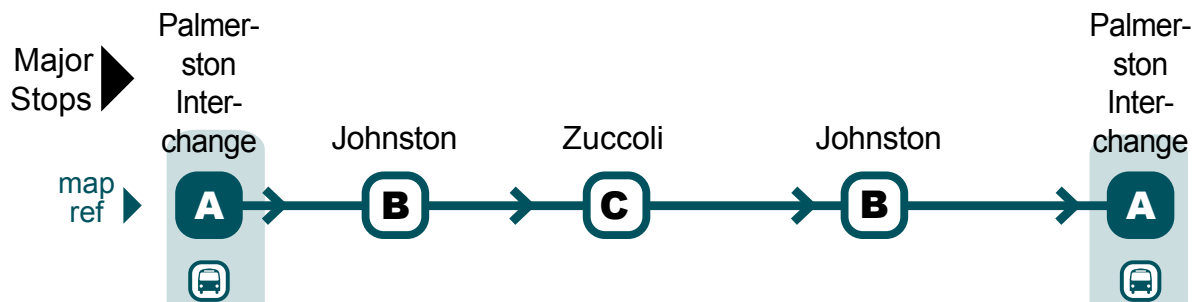

Palmerston to Palmerston via Farrar, Johnston and Zuccoli

Bus Route

Monday to Friday

	74	Palmerston Interchange	Johnston	Zuccoli	Johnston	Palmerston Interchange
am	74	6:45	6:51	6:55	7:00	7:08
	74	7:22	7:28	7:33	7:39	7:47
	74	8:05	8:11	8:16	8:22	8:30
	74	8:30	8:36	8:40	8:45	8:53
	74	9:00	9:06	9:10	9:15	9:23
	74	9:55	10:01	10:05	10:10	10:18
	74	11:10	11:16	11:20	11:25	11:33
pm	74	12:10	12:16	12:20	12:25	12:33
	74	1:40	1:46	1:50	1:55	2:03
	74	2:30	2:36	2:40	2:45	2:53
	74	3:01	3:07	3:12	3:18	3:26
	74	3:35	3:41	3:46	3:52	4:00
	74	4:05	4:11	4:16	4:22	4:30
	74	4:25	4:31	4:36	4:42	4:50
	74	5:01	5:07	5:12	5:18	5:26
	74	5:32	5:38	5:43	5:49	5:57
	74	6:02	6:08	6:12	6:17	6:25
	74	6:36	6:42	6:46	6:51	6:59
	74	7:15	7:21	7:25	7:30	7:38
	74	8:00	8:06	8:10	8:15	8:23
	74	8:45	8:51	8:55	9:00	9:08
	74	9:23	9:29	9:33	9:38	9:46

i Timing points are estimates only and are subject to traffic and weather conditions.

i There are no bus services on Good Friday and Christmas Day.

New Services

Palmerston to Palmerston via Farrar, Johnston and Zuccoli

Bus Route

Saturday

Bus Route	Palmerston Interchange (A)	Johnston (B)	Zuccoli (C)	Johnston (B)	Palmerston Interchange (A)
74	6:50	6:56	7:00	7:05	7:13
74	7:45	7:51	7:55	8:00	8:08
74	8:20	8:26	8:30	8:35	8:43
74	9:30	9:36	9:40	9:45	9:53
74	10:30	10:36	10:40	10:45	10:53
74	11:40	11:46	11:50	11:55	12:03
74	12:40	12:46	12:50	12:55	1:03
74	1:45	1:51	1:55	2:00	2:08
74	2:45	2:51	2:55	3:00	3:08
74	3:55	4:01	4:05	4:10	4:18
74	5:00	5:06	5:10	5:15	5:23
74	6:05	6:11	6:15	6:20	6:28
74	7:05	7:11	7:15	7:20	7:28
74	8:10	8:16	8:20	8:25	8:33
74	9:15	9:21	9:25	9:30	9:38
74	10:20	10:26	10:30	10:35	10:43