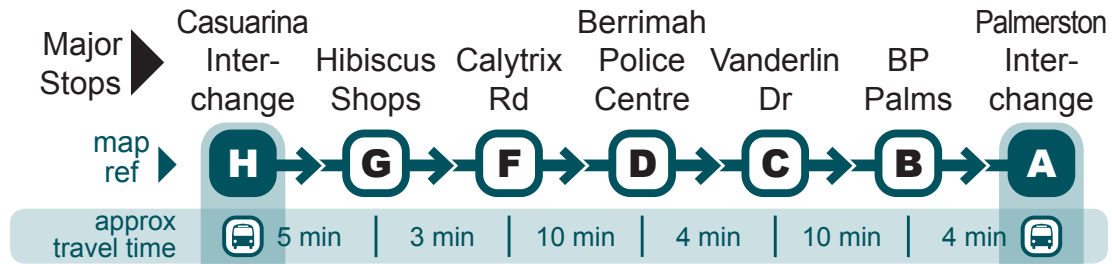

Casuarina to Palmerston via Karama, Berrimah and Pinelands

Bus Route

Saturday

am	9	7:00	7:04	7:07	7:15	7:18	7:24	7:30
	9	7:35	7:39	7:42	7:50	7:53	7:59	8:05
	9	8:40	8:44	8:47	8:55	8:58	9:04	9:10
	9	9:45	9:59	9:52	10:00	10:03	10:09	10:15
	9	10:50	10:54	10:57	11:05	11:08	11:14	11:20
	9	11:55	11:59	12:02	12:10	12:13	12:19	12:25
pm	9	1:00	1:04	1:07	1:15	1:18	1:34	1:30
	9	2:05	2:09	2:12	2:20	2:23	2:29	2:35
	9	3:10	3:14	3:17	3:25	3:28	3:34	3:40
	9	4:15	4:19	4:22	4:30	4:33	4:39	4:45
	9	5:20	5:24	5:27	5:35	5:48	5:44	5:50
	9	6:25	6:29	6:32	6:40	6:43	6:49	6:55
	9	7:30	7:34	7:37	7:45	7:48	7:54	8:00
	9	8:35	8:39	8:42	8:50	8:53	8:59	9:05
	9	9:40	9:44	9:47	9:55	9:58	10:04	10:10
	9	10:00	10:04	10:07	10:15	10:18	10:24	10:30

Sunday & Public Holidays

am	9	7:00	7:04	7:07	7:15	7:18	7:24	7:30
	9	7:35	7:39	7:42	7:50	7:53	7:59	8:05
	9	8:40	8:44	8:47	8:55	8:58	9:04	9:10
	9	9:45	9:49	9:52	10:00	10:03	10:09	10:15
	9	10:50	10:54	10:57	11:05	11:08	11:14	11:20
	9	11:55	11:59	12:02	12:10	12:13	12:19	12:25
pm	9	1:00	1:04	1:07	1:15	1:18	1:24	1:30
	9	2:05	2:09	2:14	2:20	2:23	2:29	2:35
	9	3:10	3:14	3:17	3:25	3:28	3:34	3:40
	9	4:15	4:19	4:22	4:30	4:33	4:39	4:45
	9	5:20	5:24	5:27	5:35	5:38	5:44	5:50
	9	6:25	6:29	6:32	6:40	6:43	6:49	6:55
	9	7:30	7:34	7:37	7:45	7:48	7:54	8:00

i Timing points are estimates only and are subject to traffic and weather conditions.

i There are no bus services on Good Friday and Christmas Day.