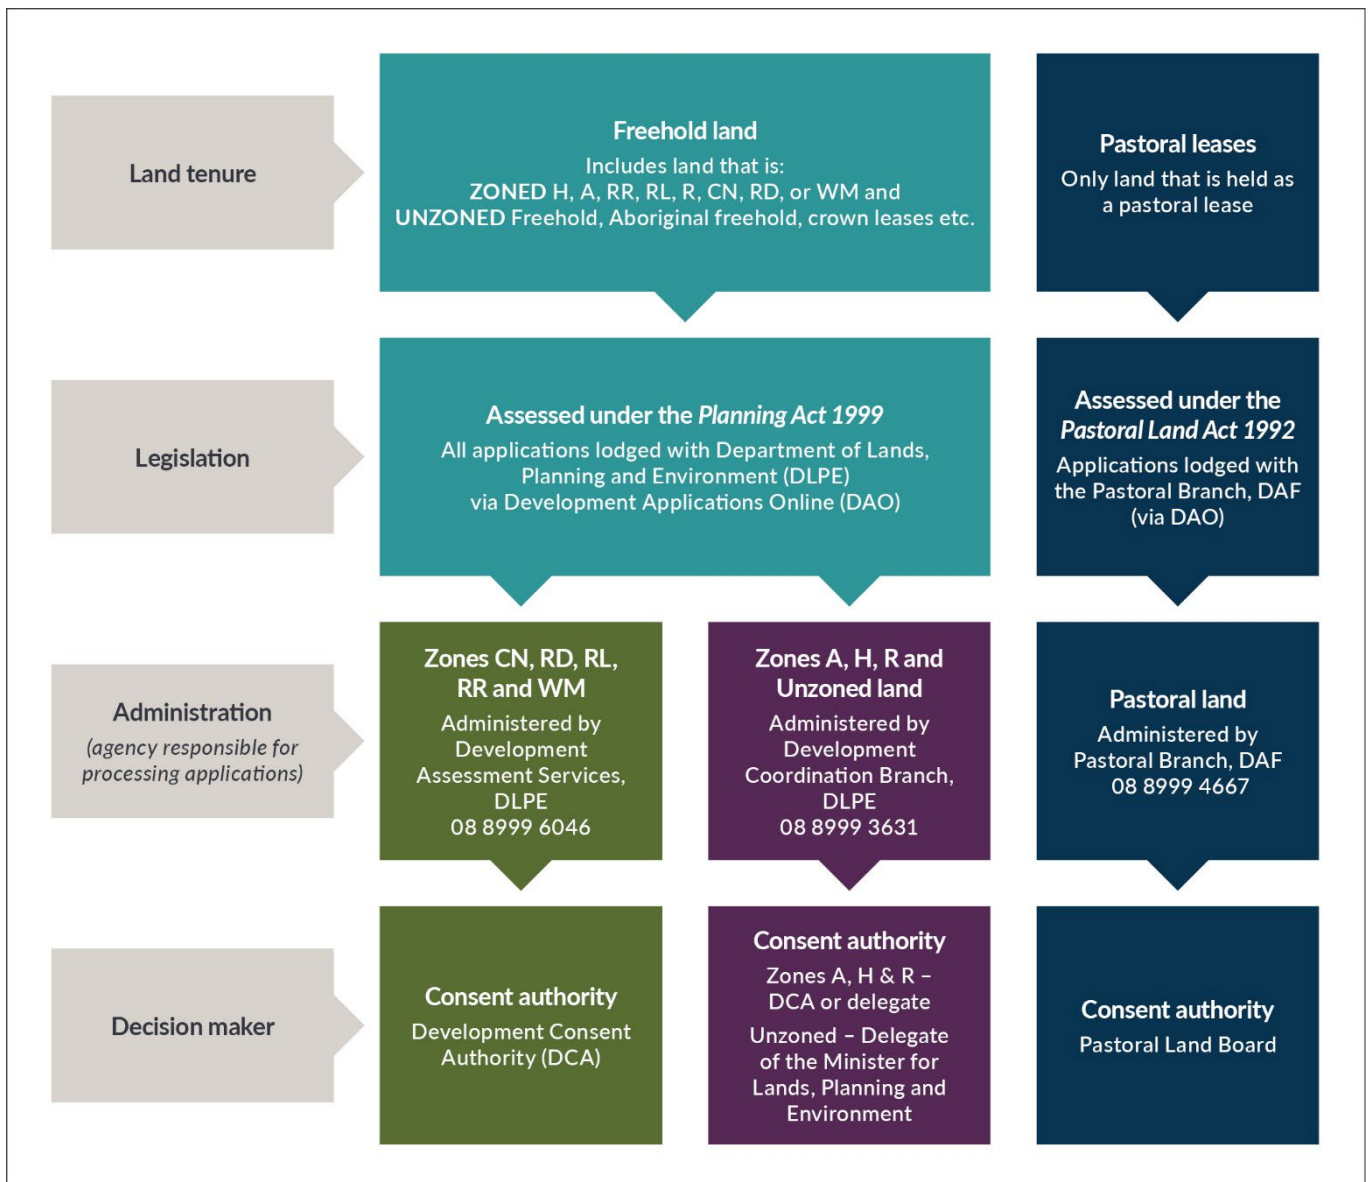

Land Clearing Assessment Pathways

For more information, call the Vegetation Assessment Unit on 08 8999 3631 or go to [Northern Territory Government website](https://nt.gov.au/property/land-clearing/freehold-land/apply-to-clear-native-vegetation-unzoned-land)¹.

¹ <https://nt.gov.au/property/land-clearing/freehold-land/apply-to-clear-native-vegetation-unzoned-land>