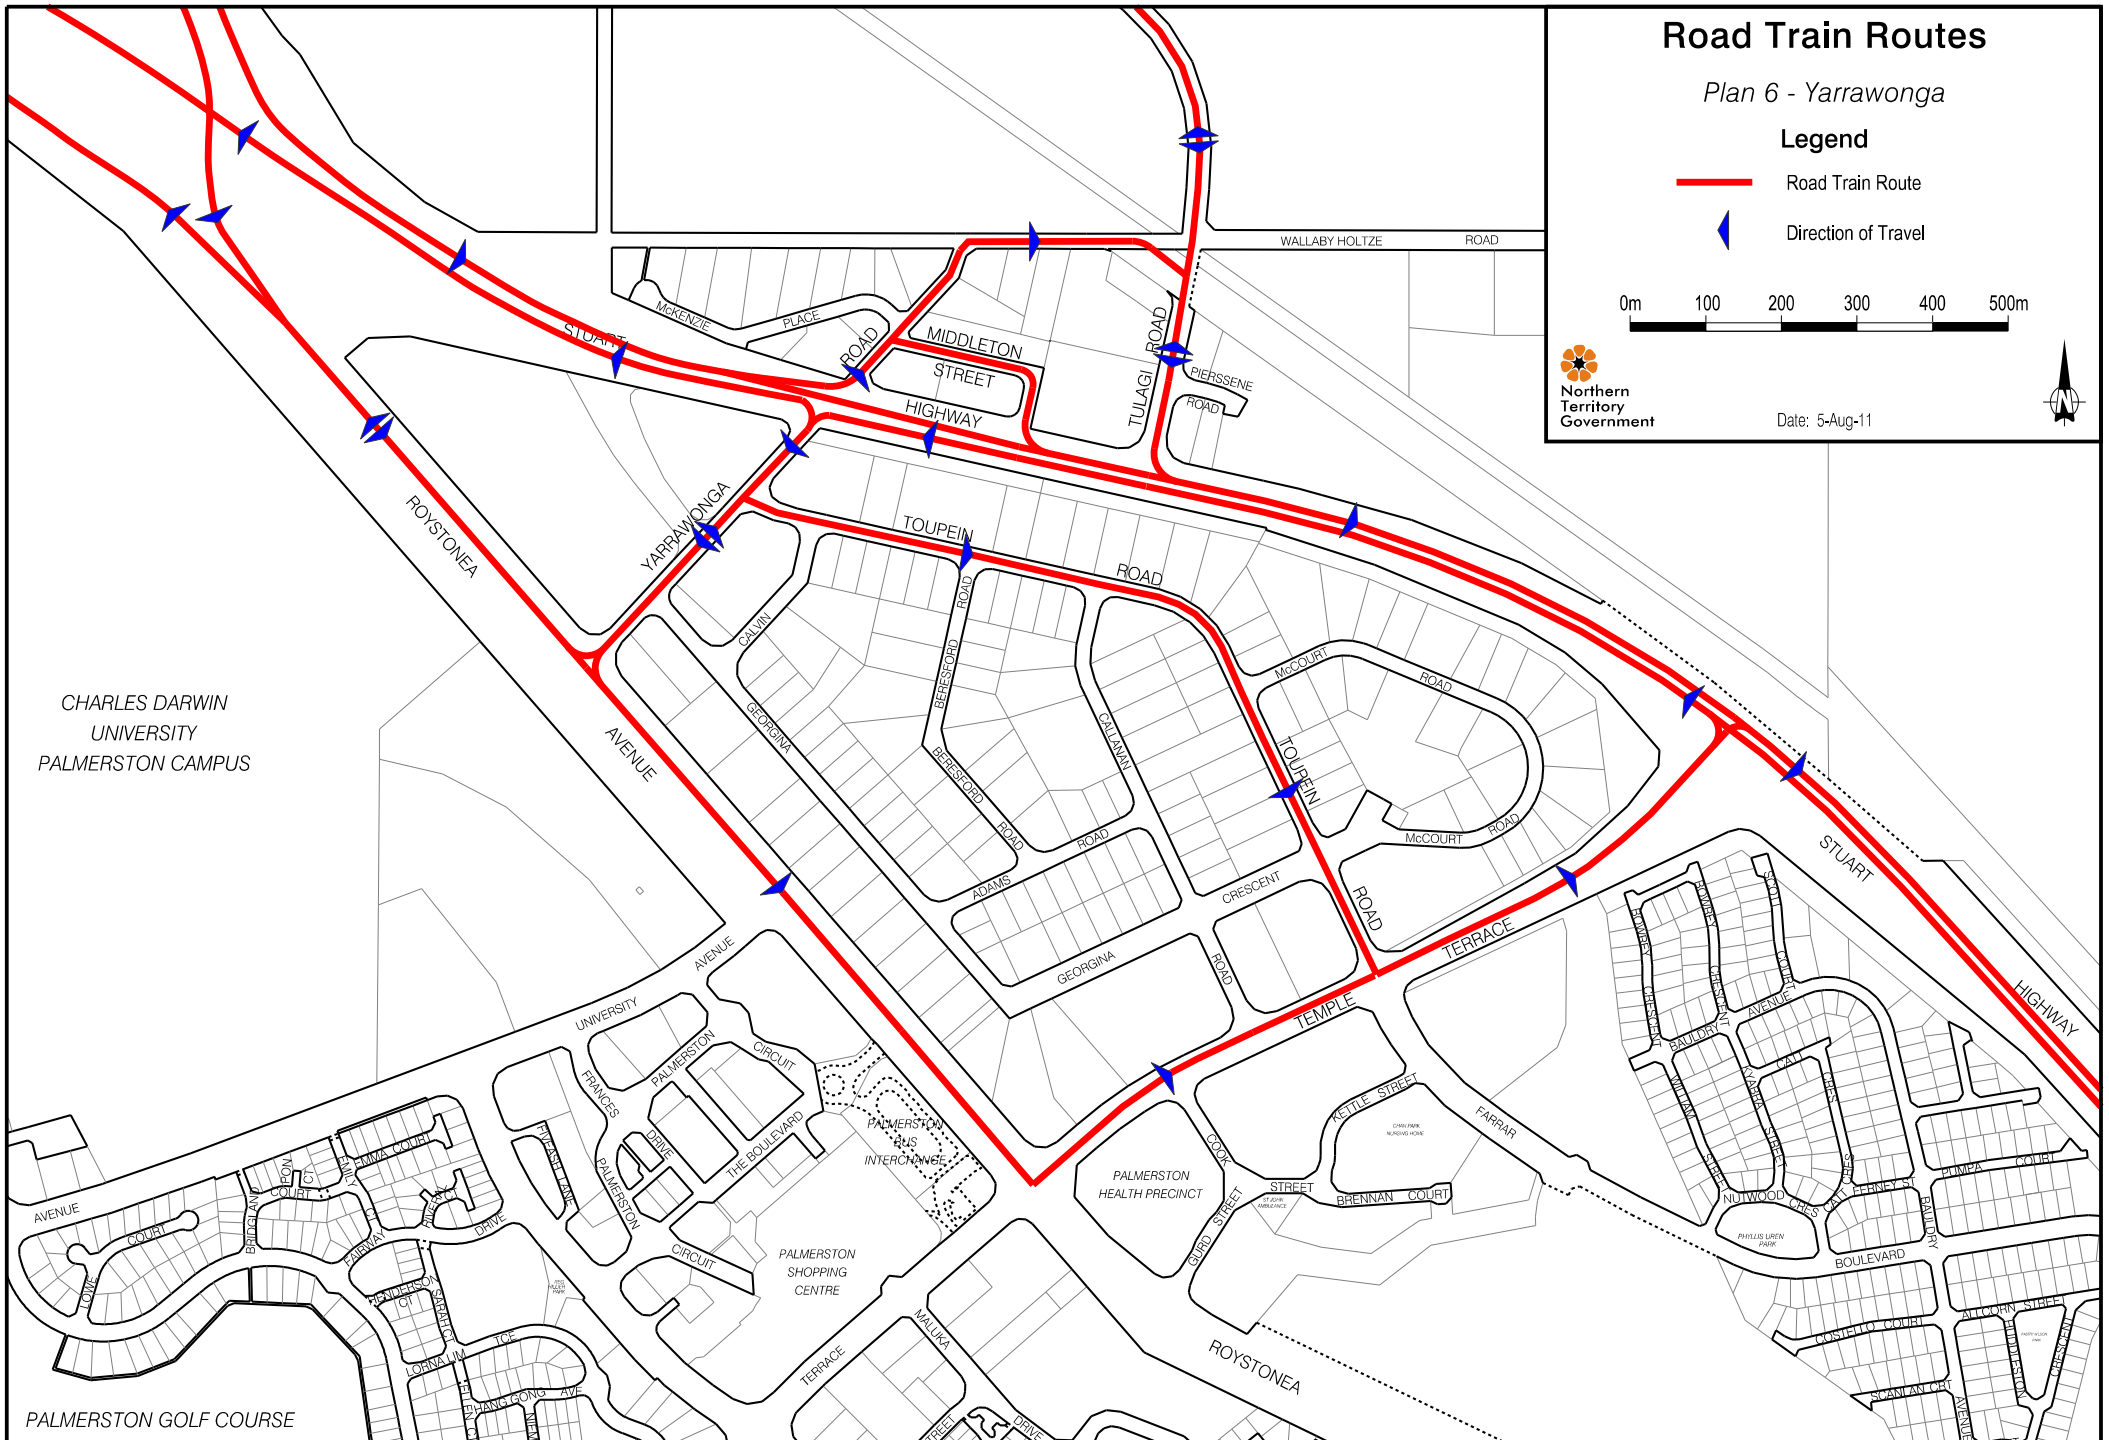

# Road Train Routes

Plan 6 - Yarrawonga

## Legend

 Road Train Route

 Direction of Travel

0m 100 200 300 400 500m

Date: 5-Aug-11

CHARLES DARWIN  
UNIVERSITY  
PALMERSTON CAMPUS

PALMERSTON GOLF COURSE