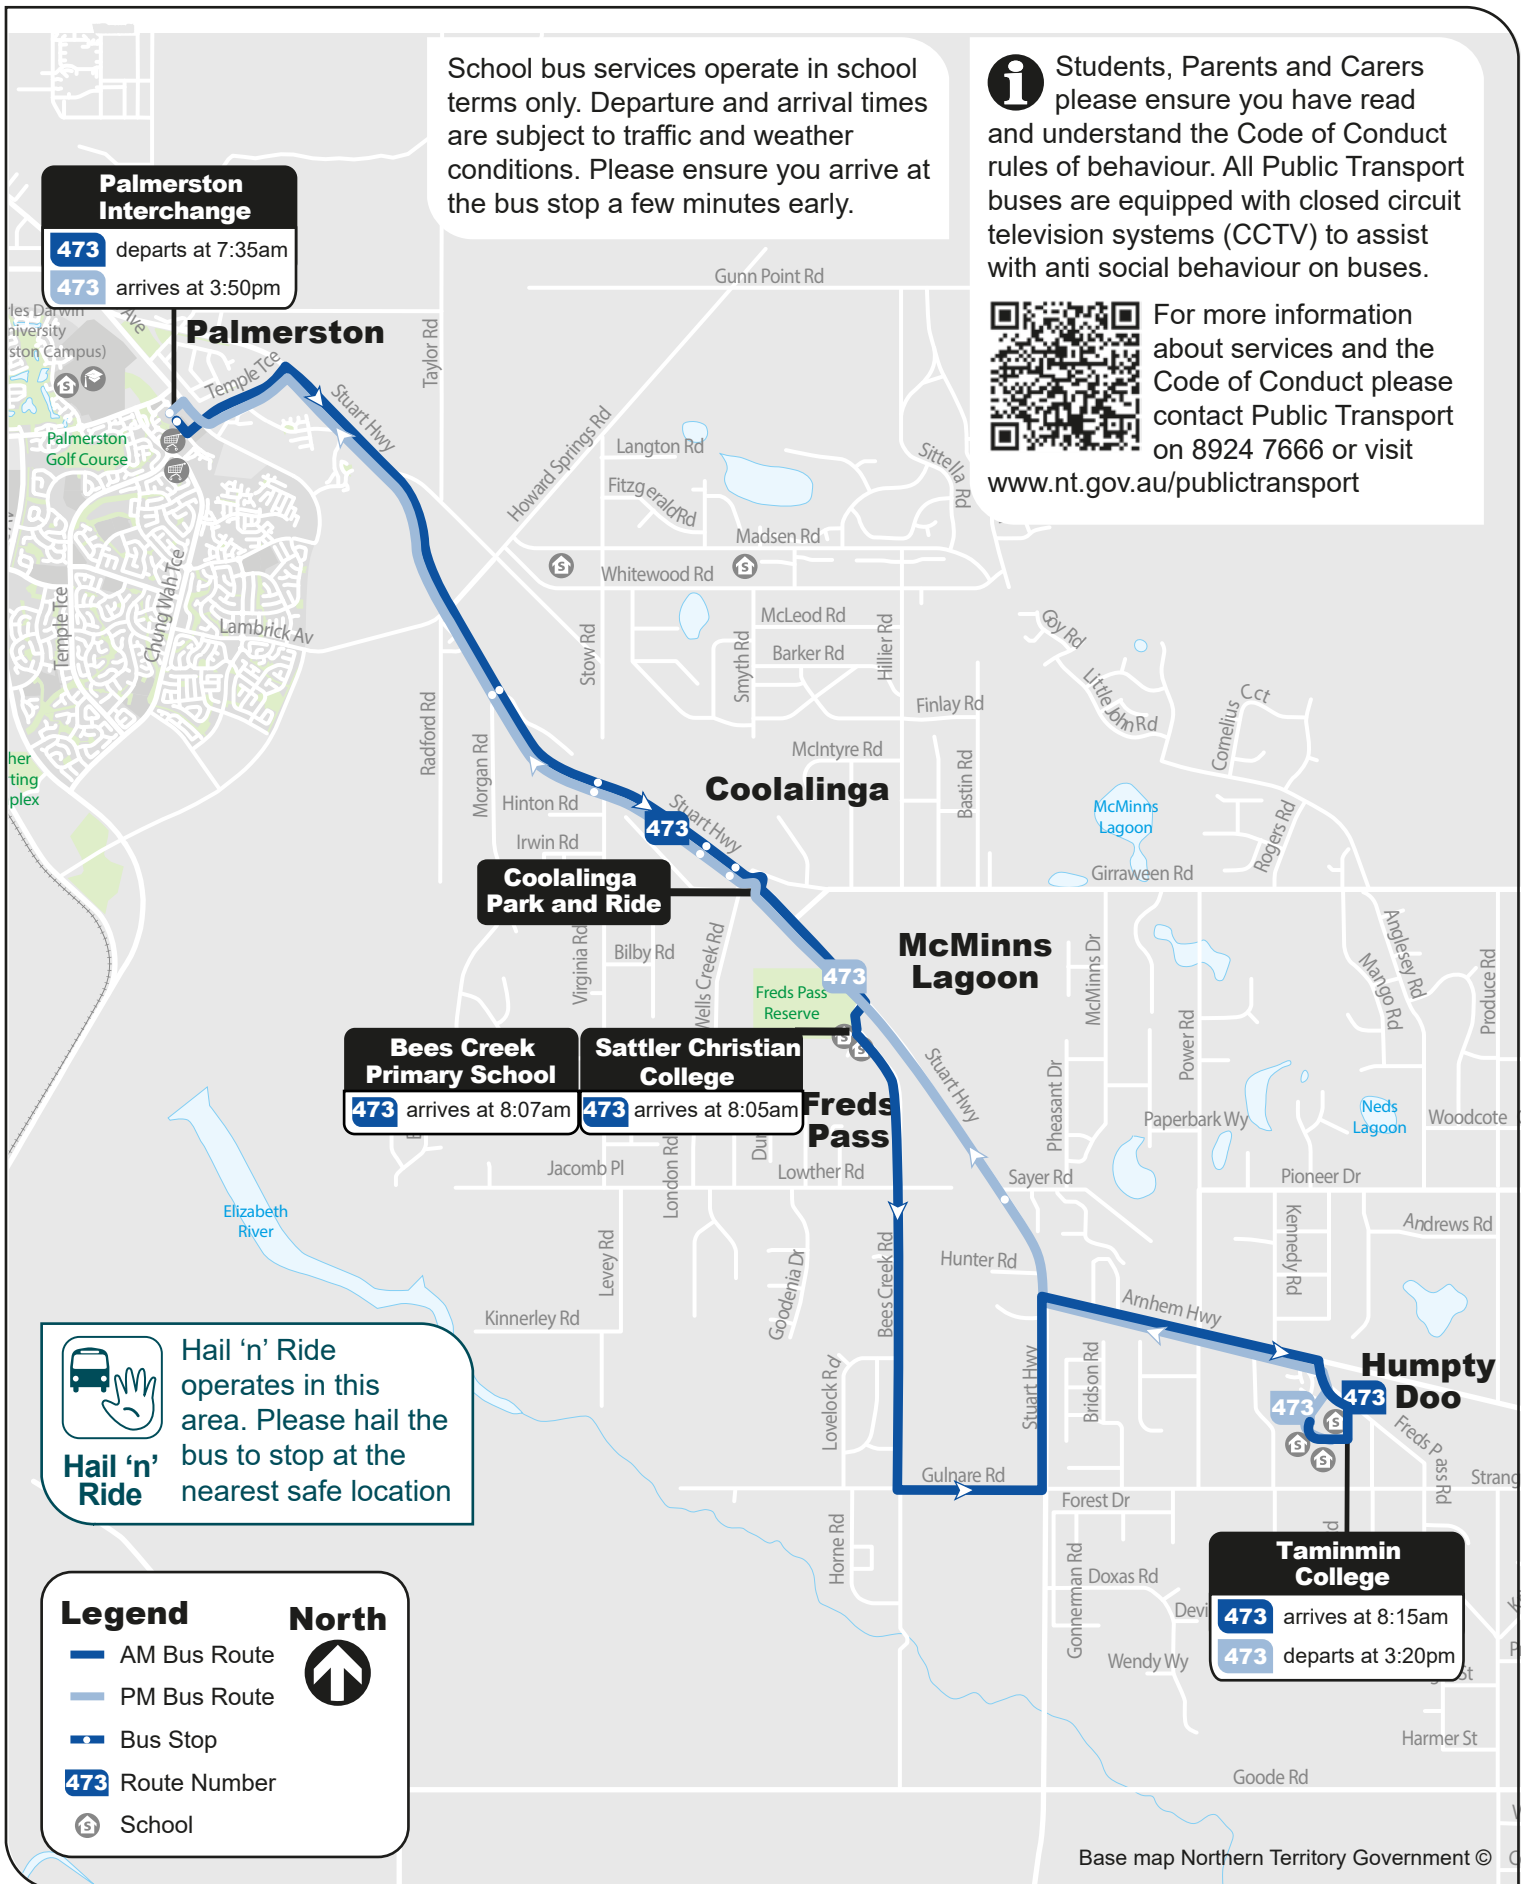

473

Taminmin College/ Sattler Christian College/ Bees Creek Primary School

AM Service 473 Palmerston Interchange to Taminmin College via Coolalinga Park and Ride, Sattler Christian College and Bees Creek Primary School
PM Service 473 Taminmin College to Palmerston Interchange

School bus services operate in school terms only. Departure and arrival times are subject to traffic and weather conditions. Please ensure you arrive at the bus stop a few minutes early.

i Students, Parents and Carers please ensure you have read and understand the Code of Conduct rules of behaviour. All Public Transport buses are equipped with closed circuit television systems (CCTV) to assist with anti social behaviour on buses.

For more information about services and the Code of Conduct please contact Public Transport on 8924 7666 or visit www.nt.gov.au/publictransport

Hail 'n' Ride

Hail 'n' Ride operates in this area. Please hail the bus to stop at the nearest safe location