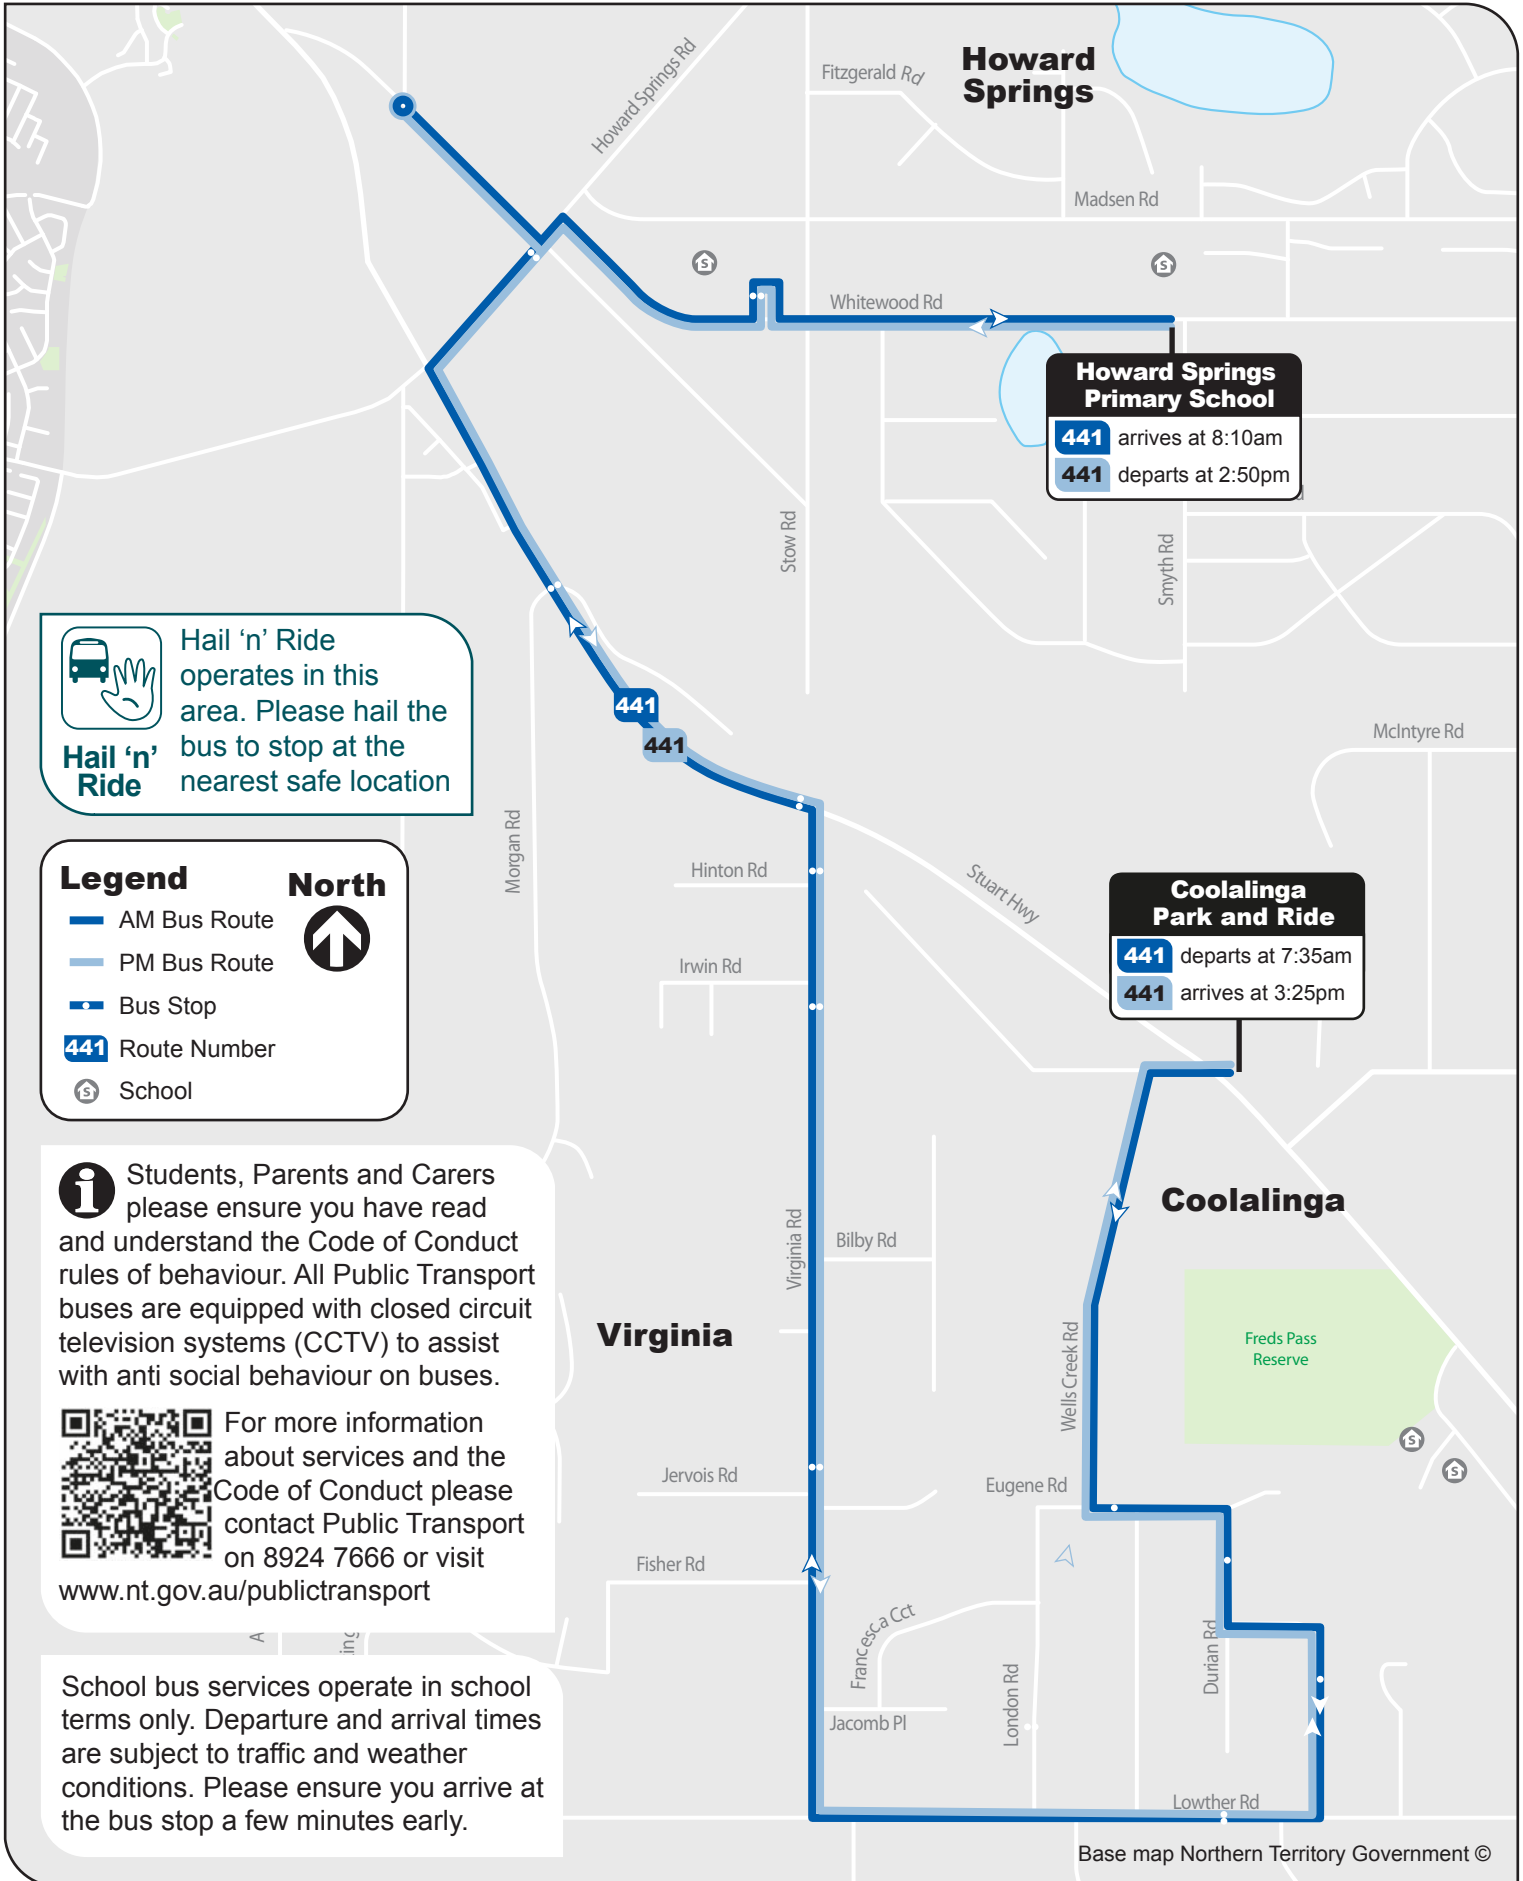

441

Howard Springs Primary School Bus Service

AM Service

441 Coolalinga to Howard Springs Primary School

PM Service

441 Howard Springs Primary School to Coolalinga

 Hail 'n' Ride operates in this area. Please hail the bus to stop at the nearest safe location

Legend **North**

- AM Bus Route
- - - PM Bus Route
- Bus Stop
- 441 Route Number
- S School

 Students, Parents and Carers please ensure you have read and understand the Code of Conduct rules of behaviour. All Public Transport buses are equipped with closed circuit television systems (CCTV) to assist with anti social behaviour on buses.