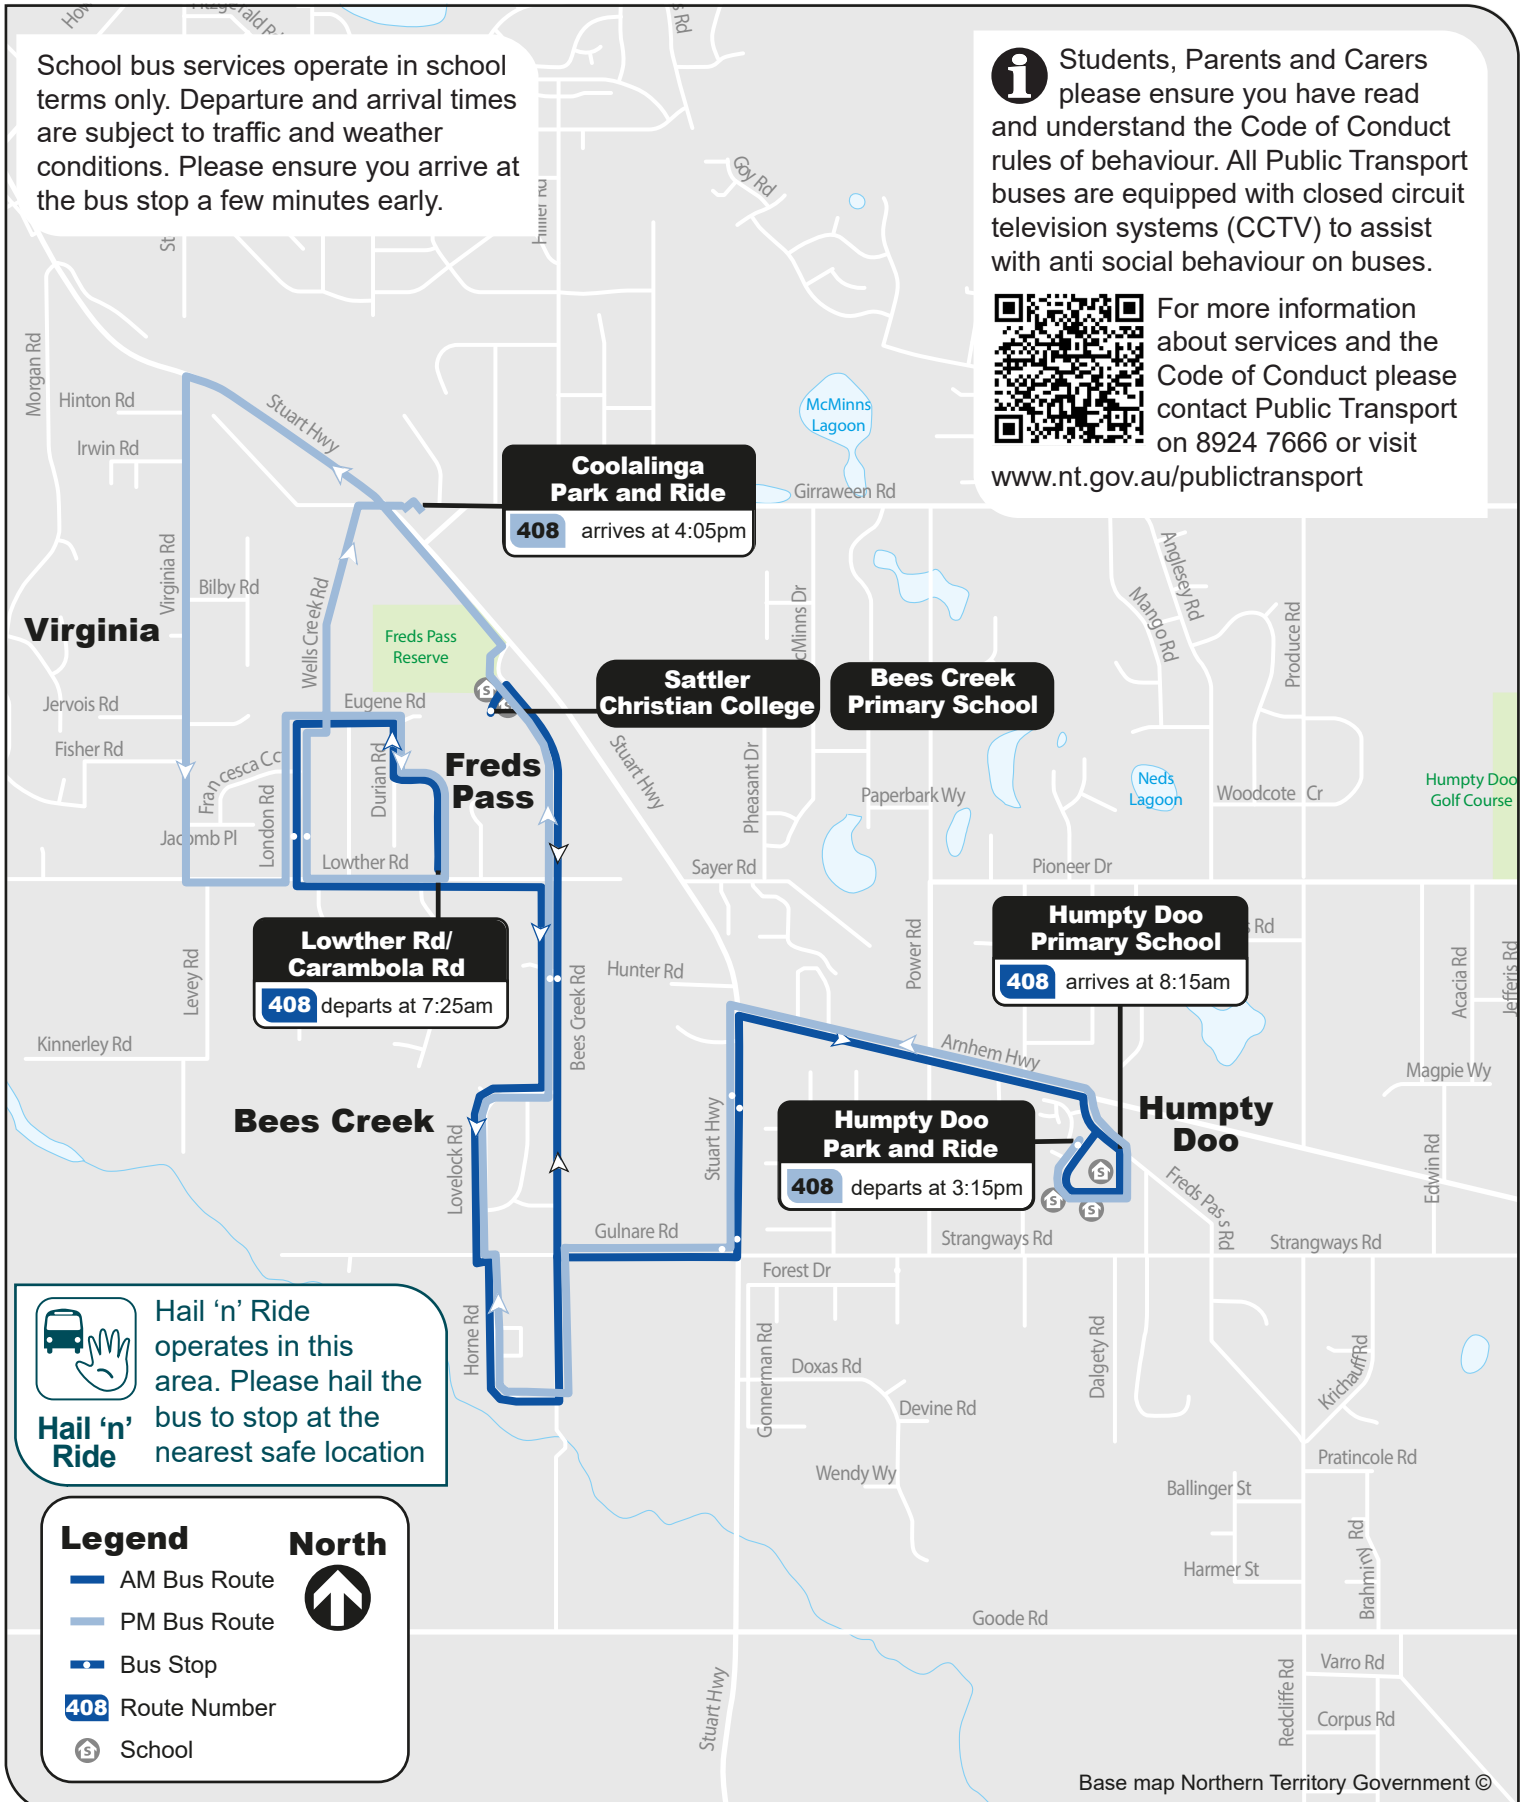

408

Sattler Christian College / Bees Creek Primary School / Humpty Doo Schools Bus Service

AM Service

408 Virginia to Bees Creek Schools and Humpty Doo Schools

PM Service

408 Humpty Doo Park and Ride to Coolalinga Park and Ride via Virginia

School bus services operate in school terms only. Departure and arrival times are subject to traffic and weather conditions. Please ensure you arrive at the bus stop a few minutes early.

i Students, Parents and Carers please ensure you have read and understand the Code of Conduct rules of behaviour. All Public Transport buses are equipped with closed circuit television systems (CCTV) to assist with anti social behaviour on buses.

For more information about services and the Code of Conduct please contact Public Transport on 8924 7666 or visit www.nt.gov.au/publictransport

Hail 'n' Ride

Hail 'n' Ride operates in this area. Please hail the bus to stop at the nearest safe location