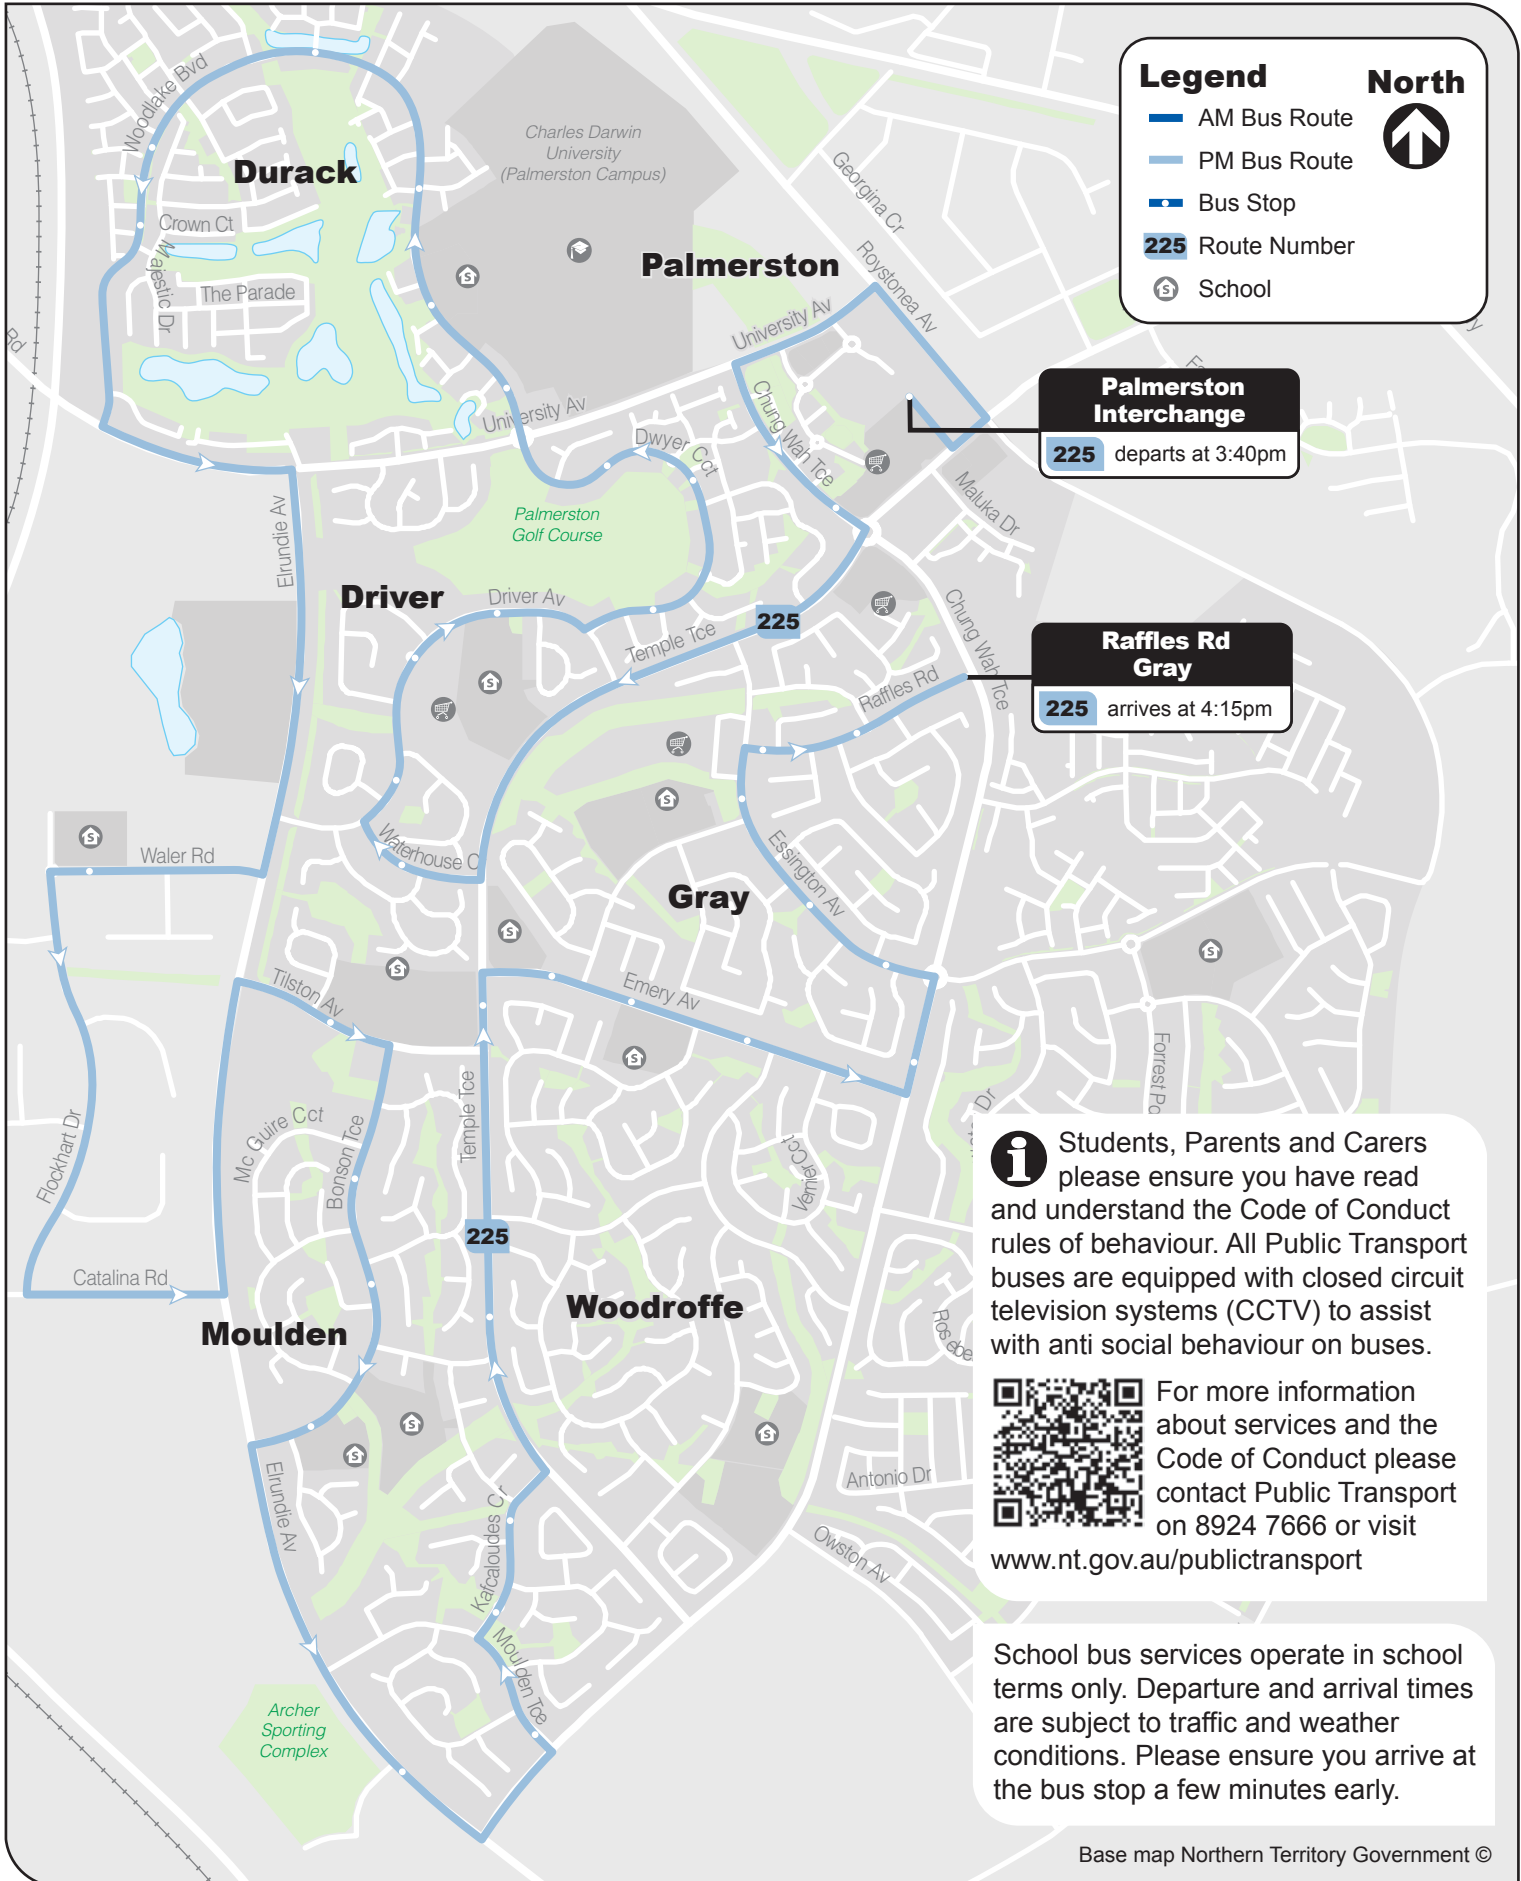

225

Palmerston Interchange Bus Service

PM Service

225 Palmerston Interchange to Driver, Durack, Moulden and Gray

Legend

- AM Bus Route
- PM Bus Route
- Bus Stop
- 225 Route Number
- School

North

Palmerston Interchange
225 departs at 3:40pm

Raffles Rd Gray
225 arrives at 4:15pm

i Students, Parents and Carers please ensure you have read and understand the Code of Conduct rules of behaviour. All Public Transport buses are equipped with closed circuit television systems (CCTV) to assist with anti social behaviour on buses.