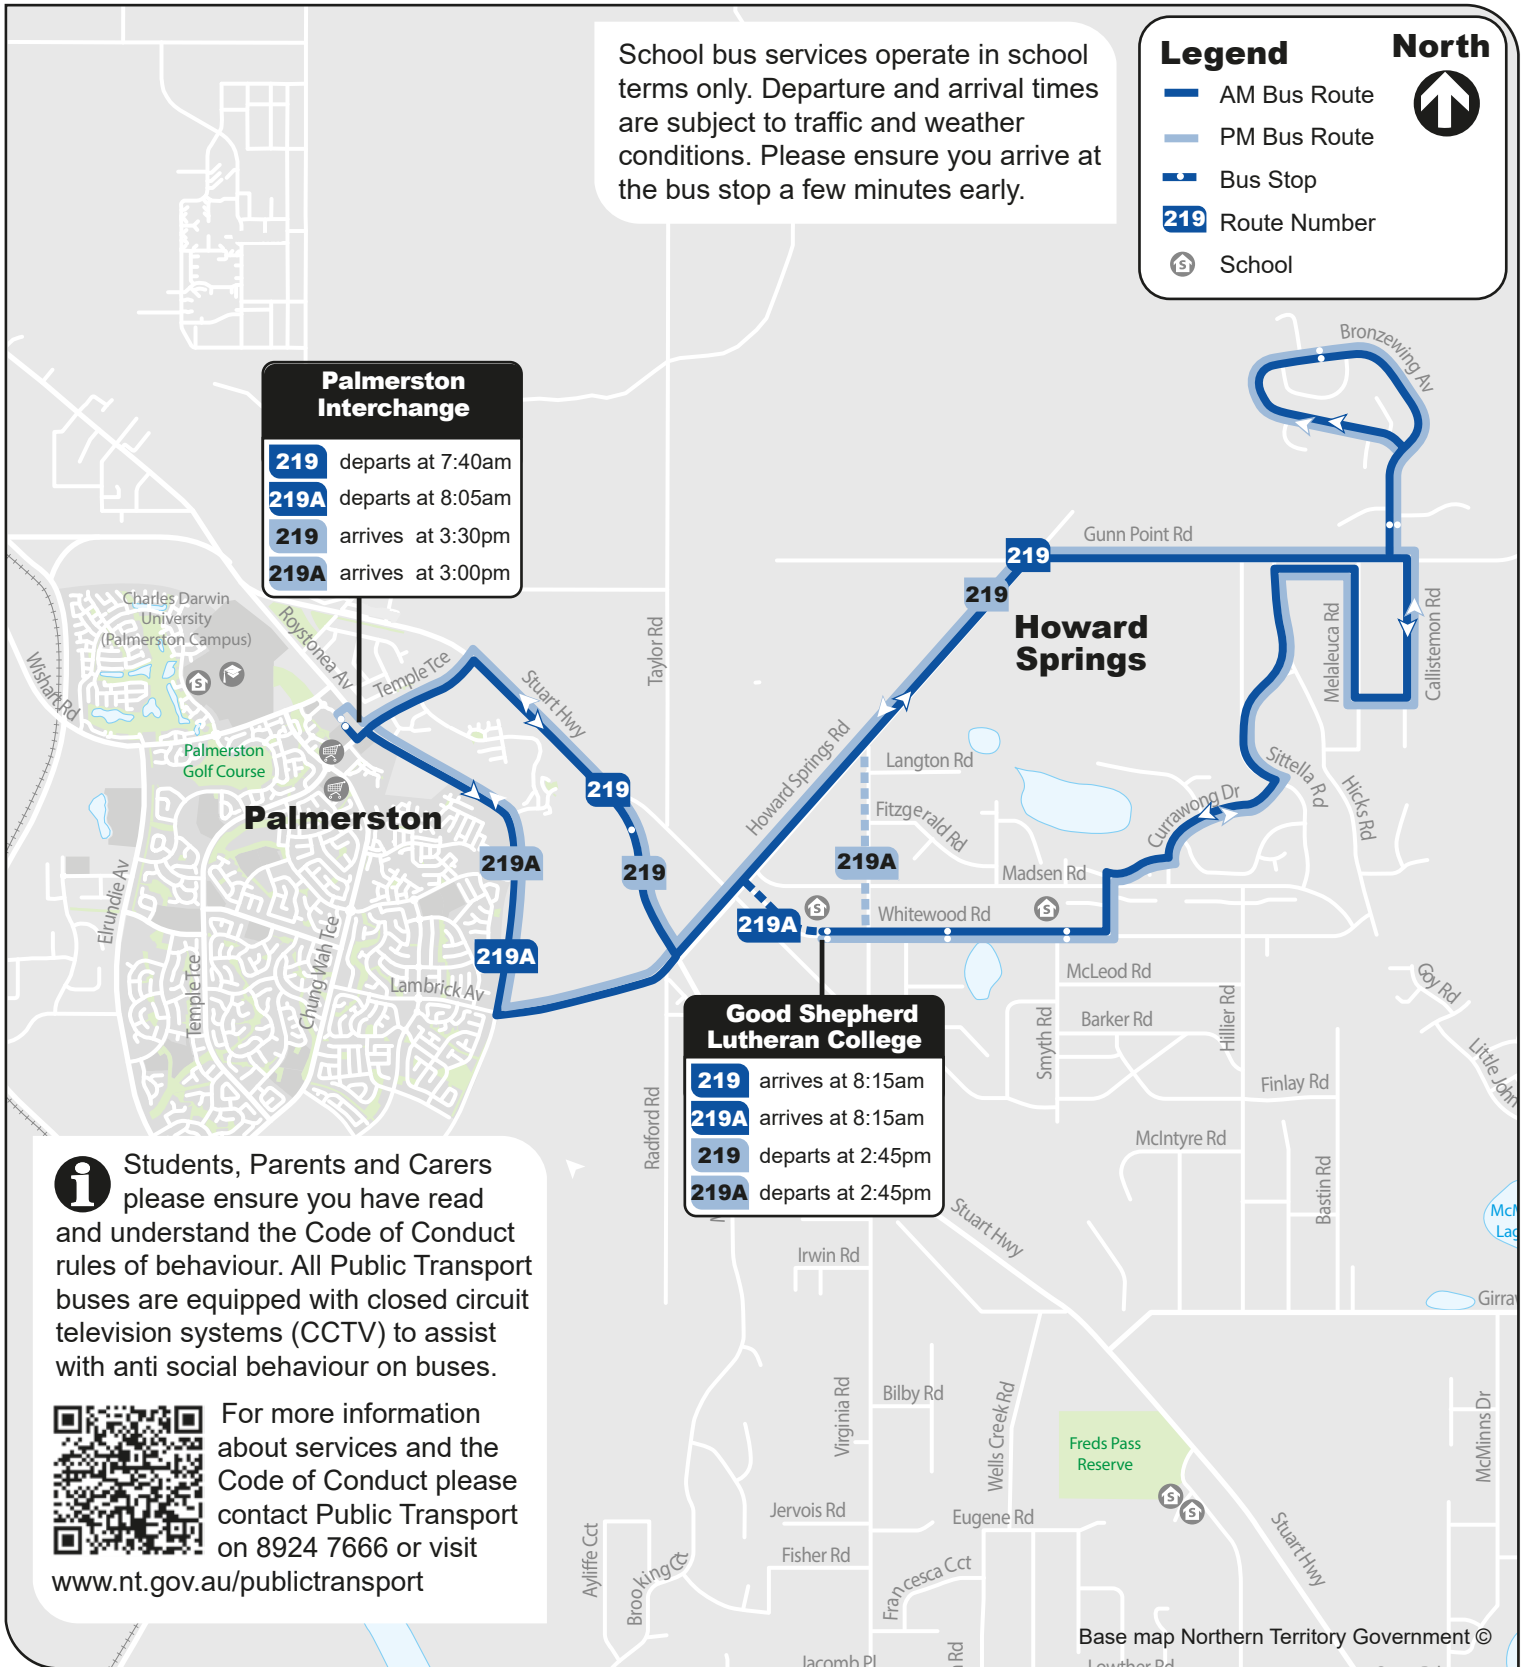

219

Good Shepherd Lutheran College / Howard Springs Primary School Bus Service

AM Service

219 Palmerston Interchange to Good Shepherd Lutheran College and Howard Springs Primary School

219A Palmerston Interchange to Good Shepherd Lutheran College

PM Service

219 Good Shepherd Lutheran College and Howard Springs Primary School to Palmerston Interchange

219A Good Shepherd Lutheran College to Palmerston Interchange (EXPRESS)

School bus services operate in school terms only. Departure and arrival times are subject to traffic and weather conditions. Please ensure you arrive at the bus stop a few minutes early.

Legend

- AM Bus Route
- PM Bus Route
- Bus Stop
- 219** Route Number
- School

North

Palmerston Interchange

- 219** departs at 7:40am
- 219A** departs at 8:05am
- 219** arrives at 3:30pm
- 219A** arrives at 3:00pm

Good Shepherd Lutheran College

- 219** arrives at 8:15am
- 219A** arrives at 8:15am
- 219** departs at 2:45pm
- 219A** departs at 2:45pm

i Students, Parents and Carers please ensure you have read and understand the Code of Conduct rules of behaviour. All Public Transport buses are equipped with closed circuit television systems (CCTV) to assist with anti social behaviour on buses.