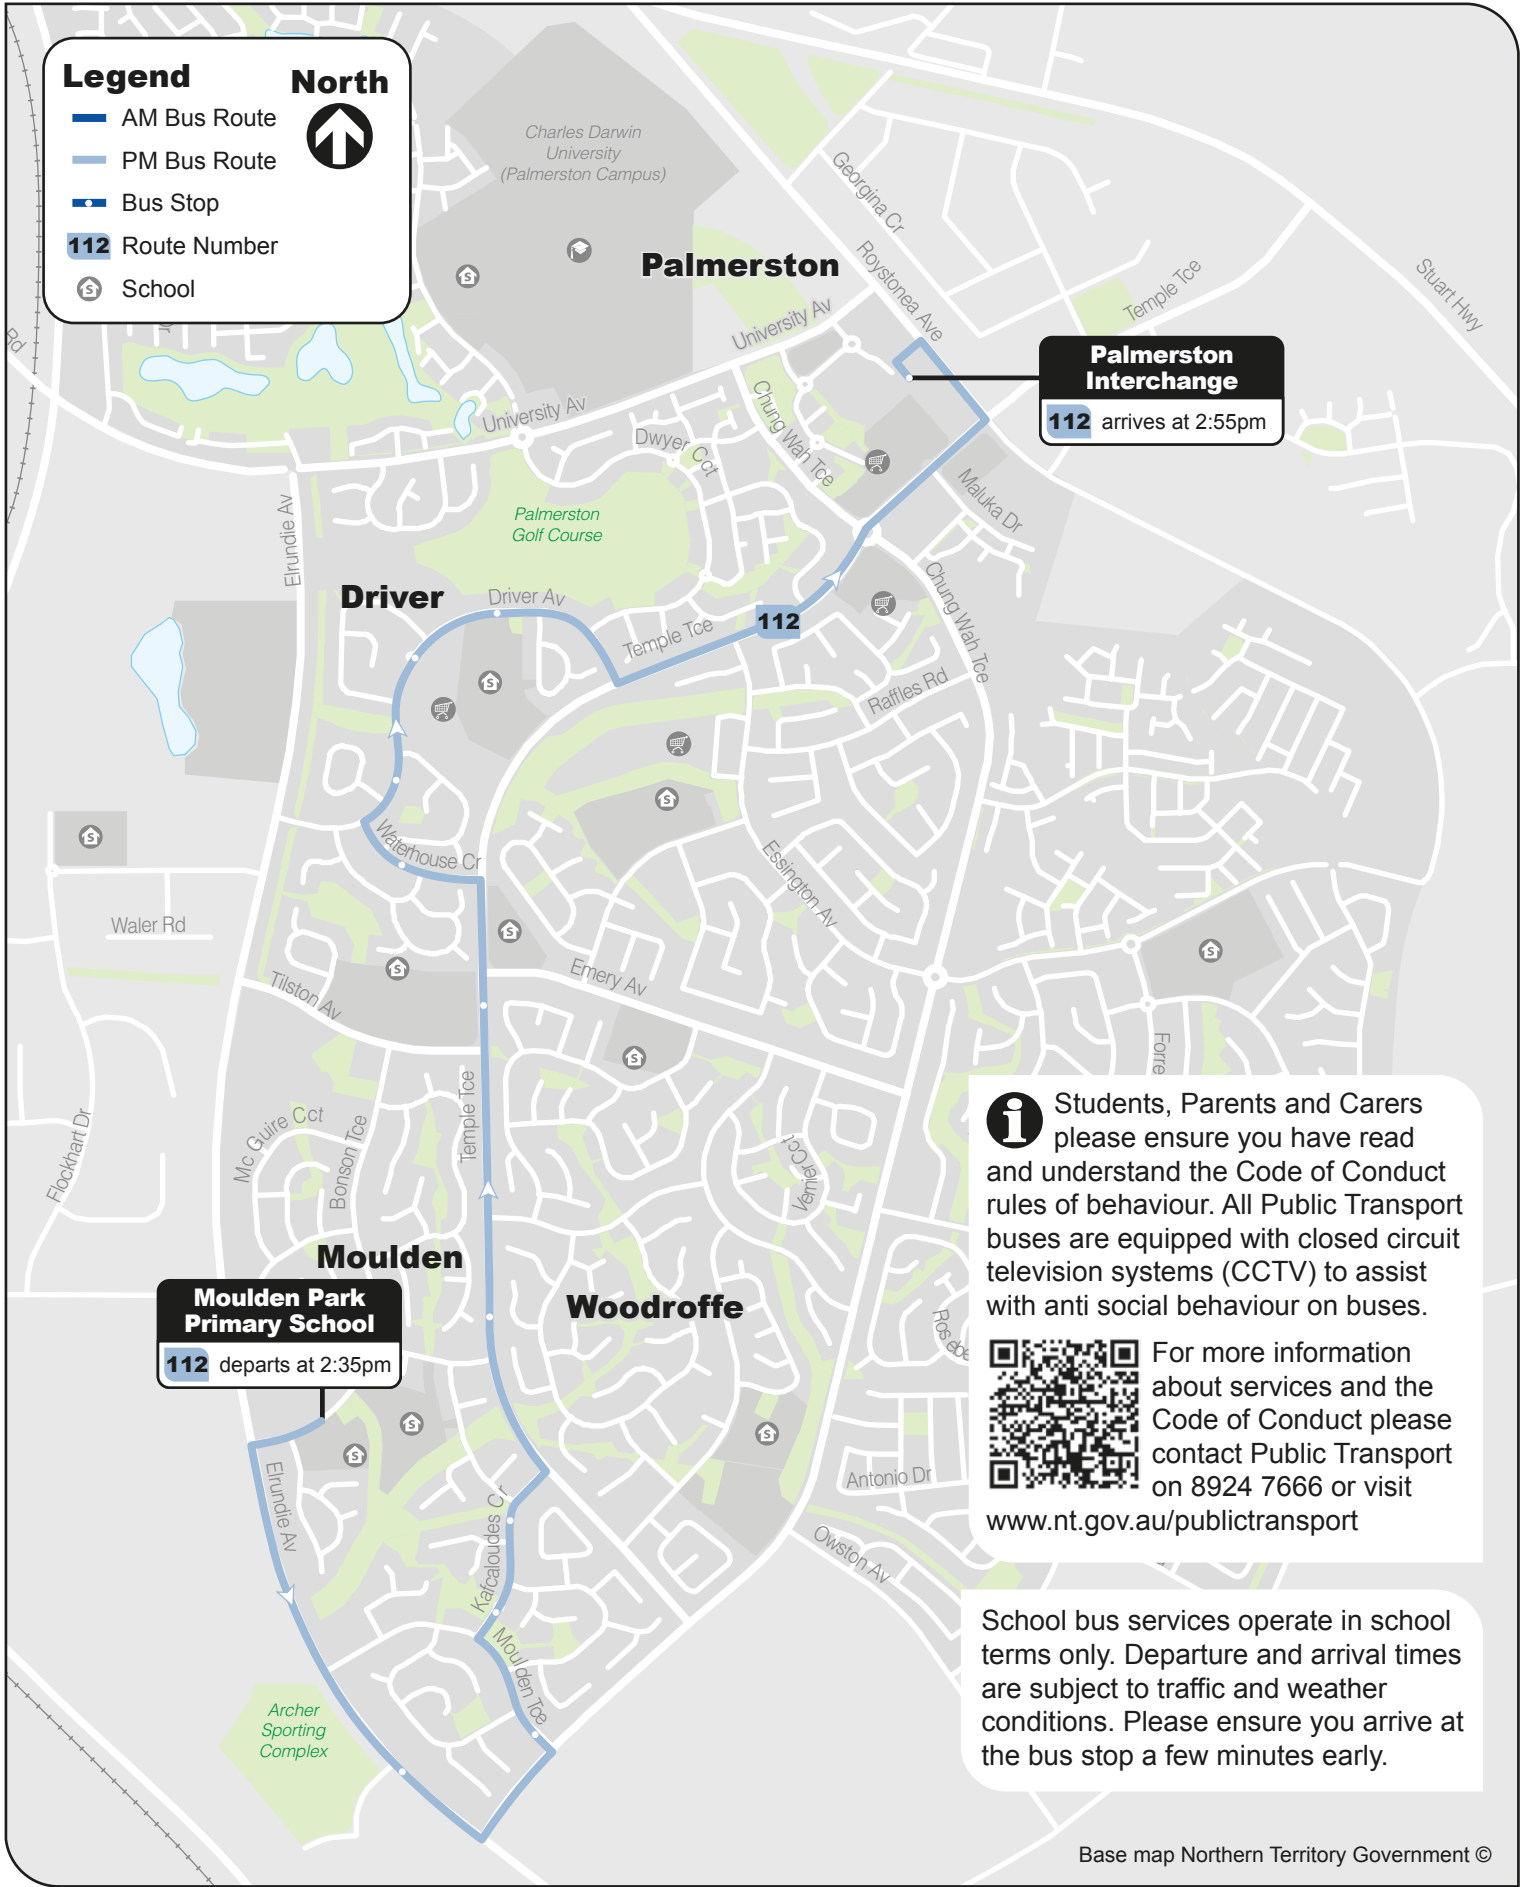

112

Moulden Park Primary School Bus Service

PM Service

112 Moulden Park Primary School to Palmerston Interchange

Legend

- AM Bus Route
- PM Bus Route
- Bus Stop
- 112 Route Number
- School

North

Palmerston Interchange
112 arrives at 2:55pm

Moulden Park Primary School
112 departs at 2:35pm

i Students, Parents and Carers please ensure you have read and understand the Code of Conduct rules of behaviour. All Public Transport buses are equipped with closed circuit television systems (CCTV) to assist with anti social behaviour on buses.