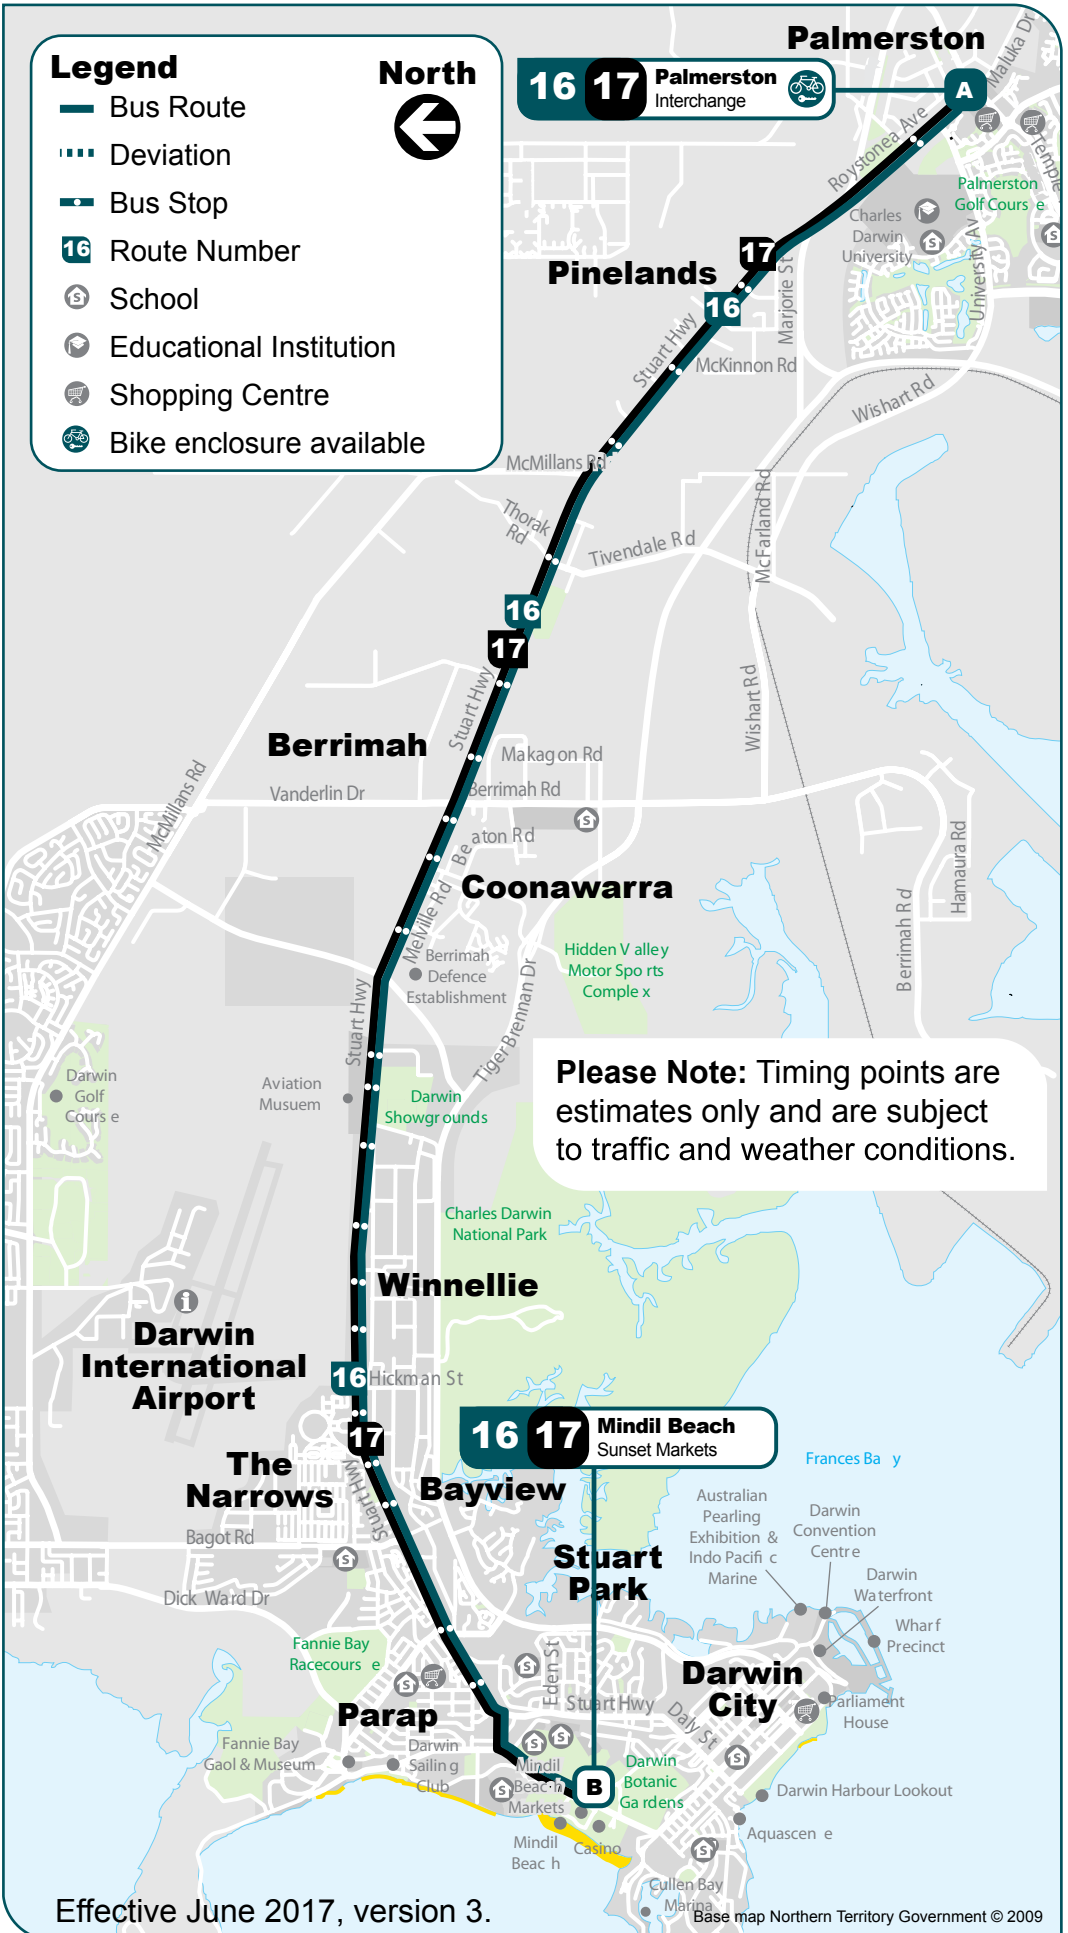

Legend

-  Bus Route
-  Deviation
-  Bus Stop
-  Route Number
-  School
-  Educational Institution
-  Shopping Centre
-  Bike enclosure available

North

16 17 Palmerston Interchange 

16 17 Pinelands

Berrimah

Coonawarra

Winnellie

Darwin International Airport

The Narrows

Bayview

16 17 Mindil Beach Sunset Markets

Stuart Park

Parap

Darwin City

B

Please Note: Timing points are estimates only and are subject to traffic and weather conditions.