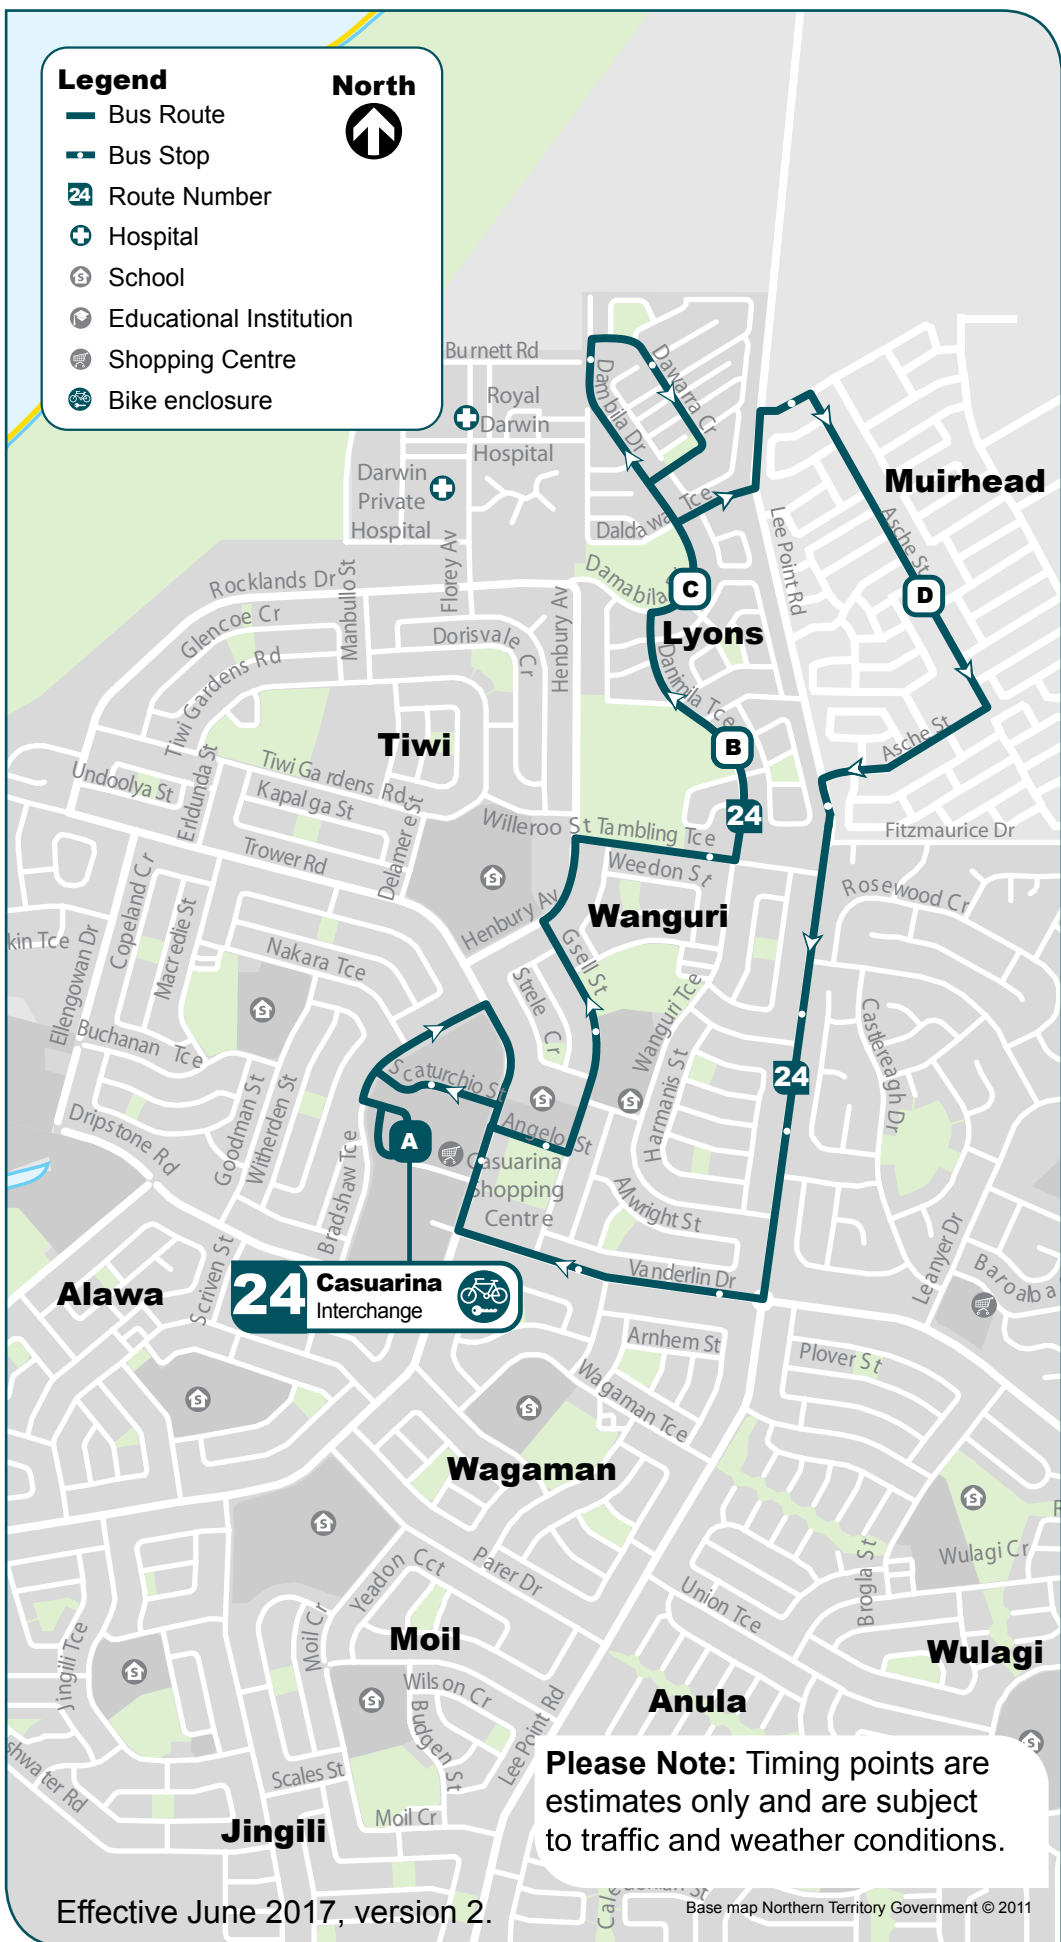

Legend

- Bus Route
- Bus Stop
- 24 Route Number
- + Hospital
- S School
- 🎓 Educational Institution
- 🛒 Shopping Centre
- 🚲 Bike enclosure

North

24 Casuarina Interchange

Please Note: Timing points are estimates only and are subject to traffic and weather conditions.