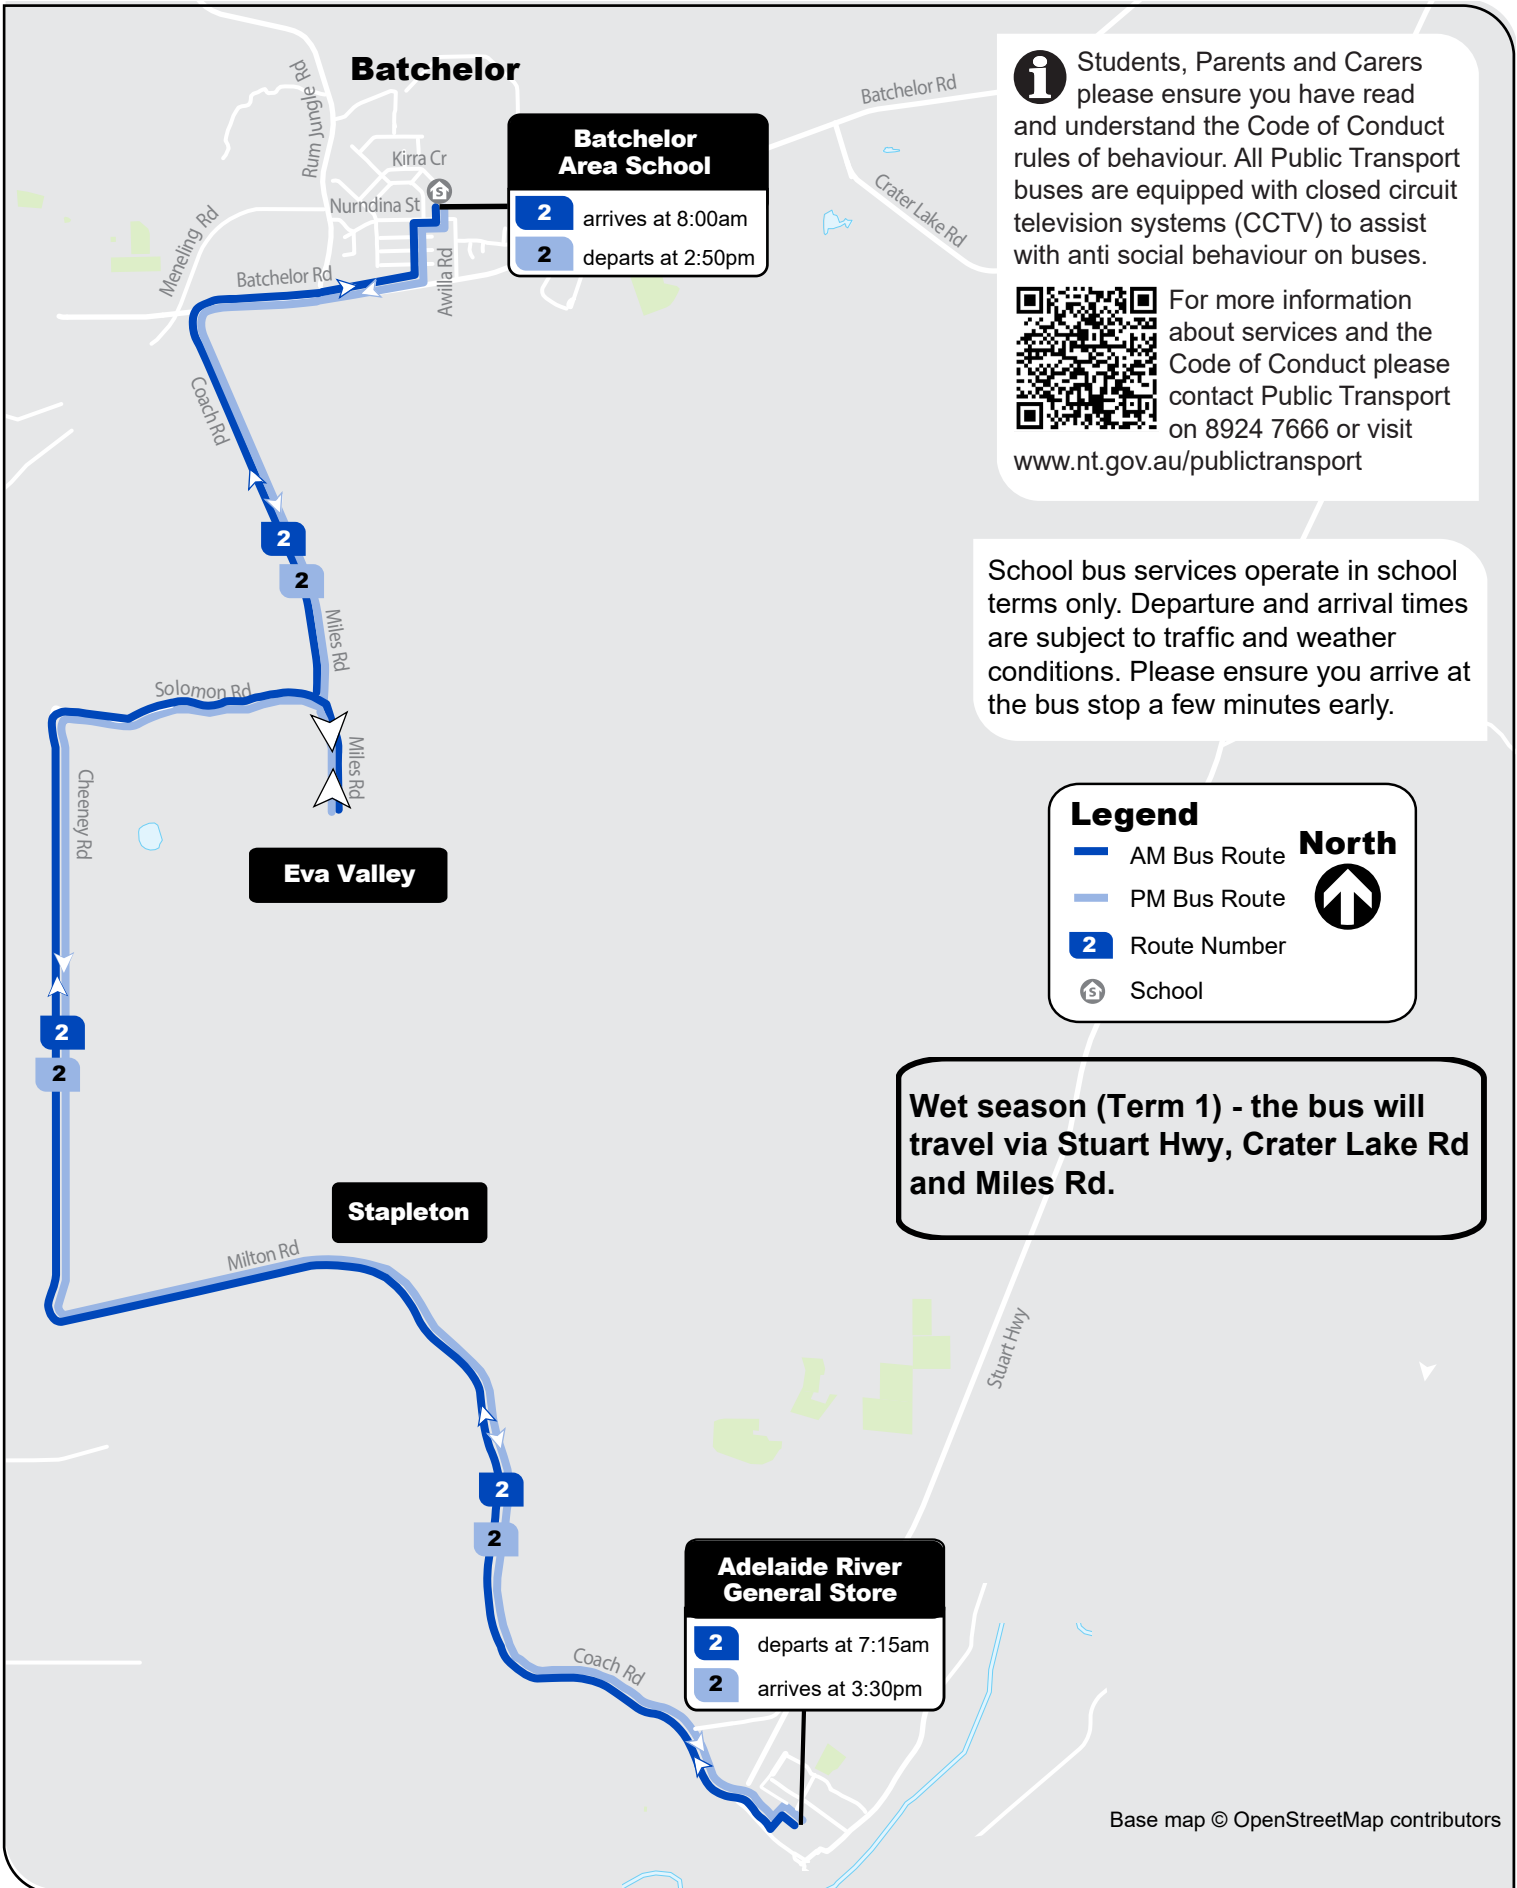

2

Batchelor Bus Service

AM Service

Adelaide River - Stapleton - Eva Valley - Batchelor Area School

PM Service

Batchelor Area School - Eva Valley - Stapleton - Adelaide River

Batchelor Area School

- 2 arrives at 8:00am
- 2 departs at 2:50pm

Legend

- AM Bus Route
- PM Bus Route
- 2 Route Number
- School

North

Wet season (Term 1) - the bus will travel via Stuart Hwy, Crater Lake Rd and Myles Rd.

Adelaide River General Store

- 2 departs at 7:15am
- 2 arrives at 3:30pm

Base map © OpenStreetMap contributors