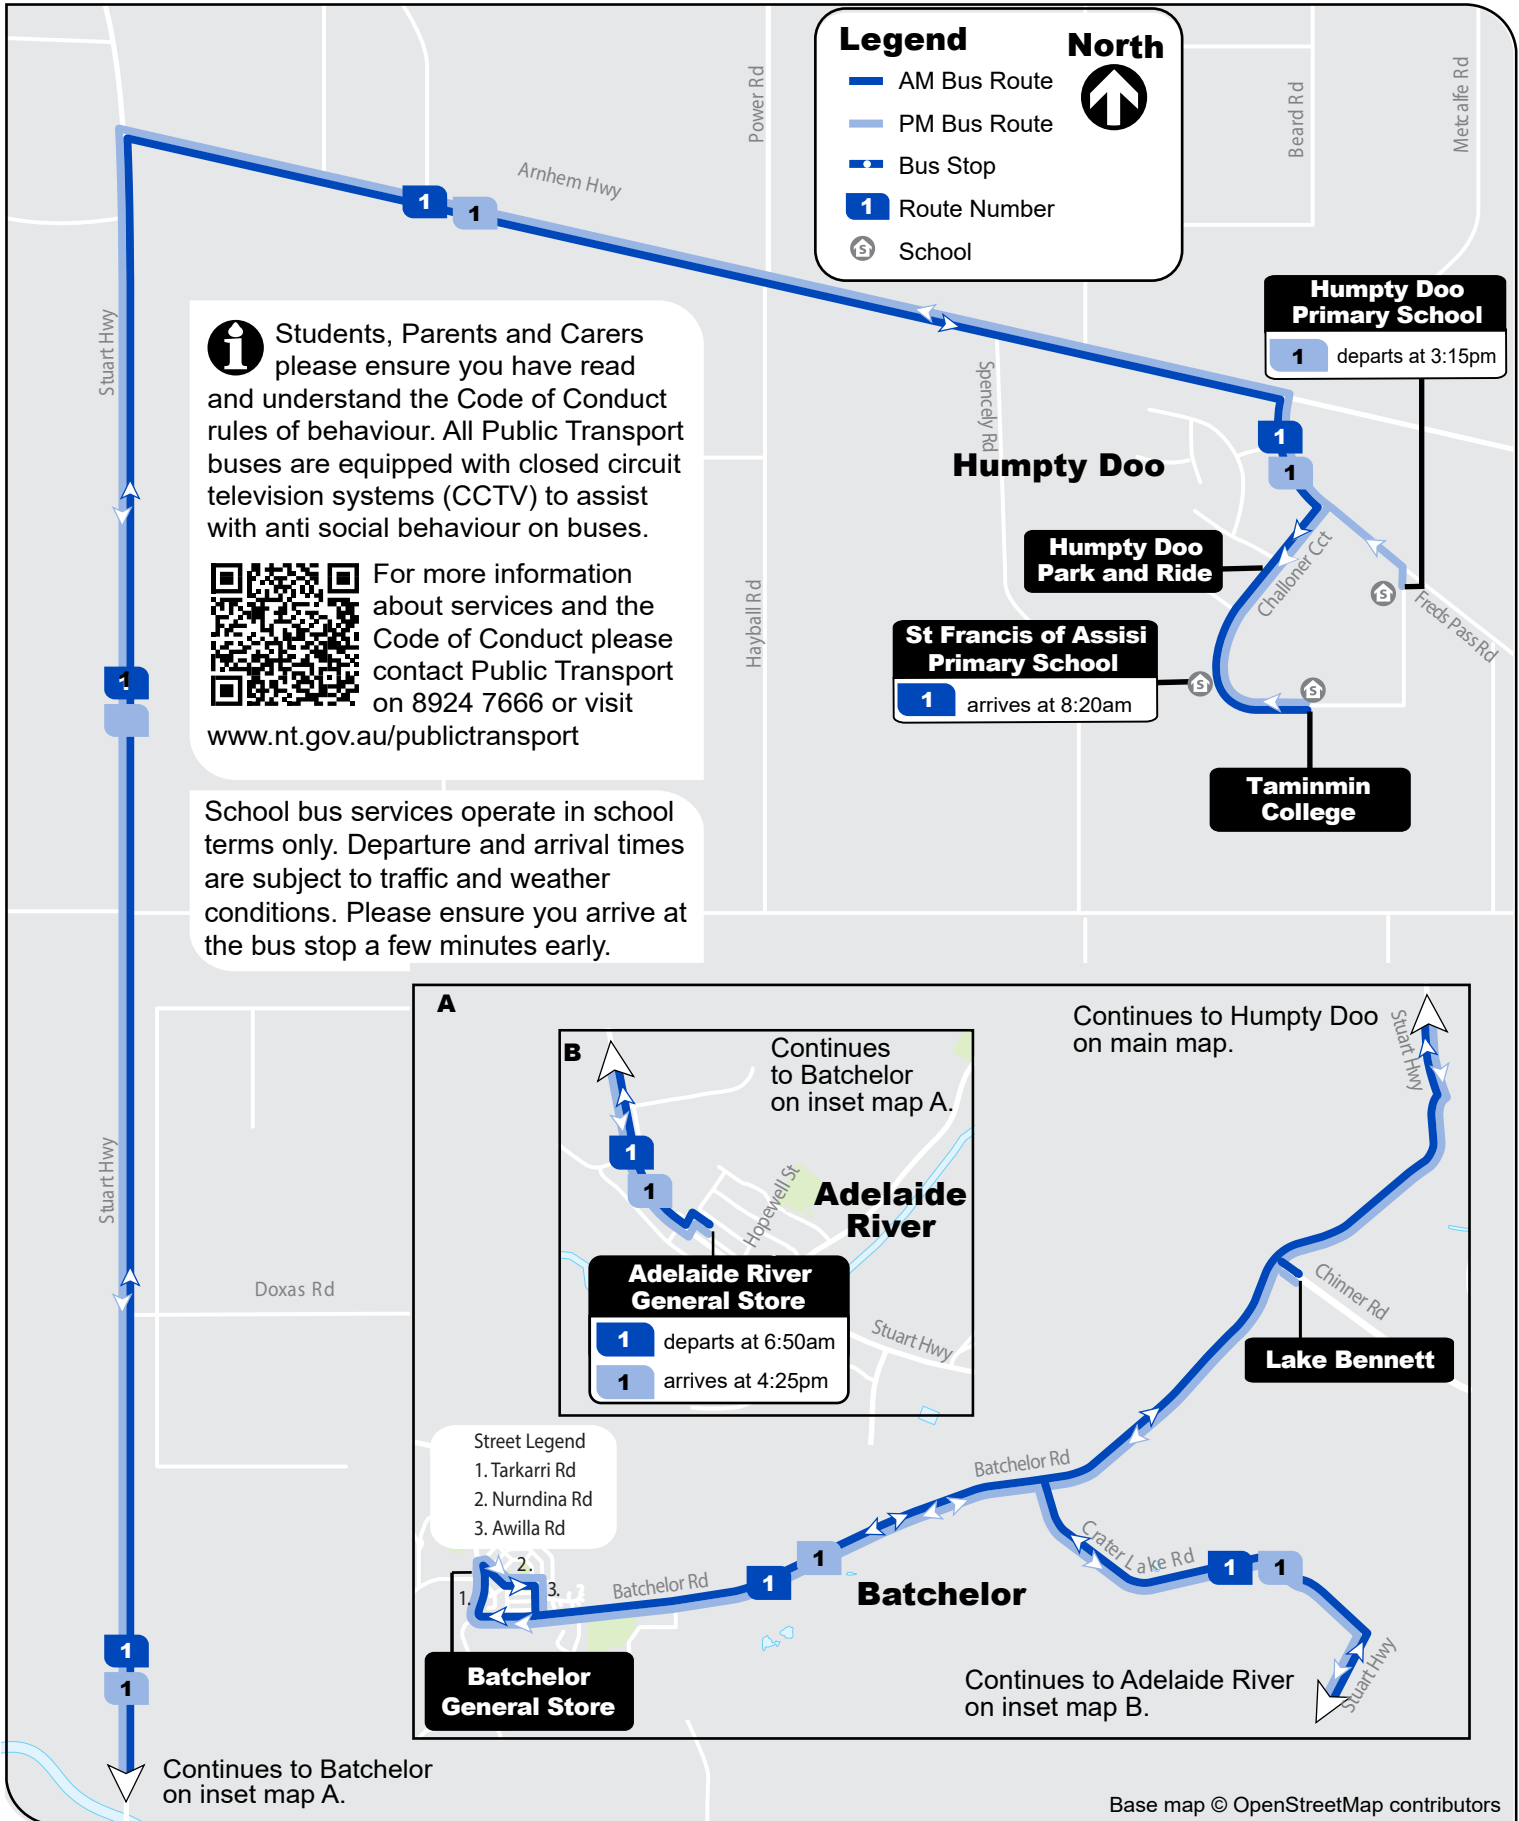

## Batchelor Bus Service

### AM Service

Adelaide River - Batchelor - Humpty Doo Primary School -  
Taminmin College - St Francis of Assisi Primary School

### PM Service

Humpty Doo Primary School - St Francis of Assisi Primary School -  
Taminmin College - Batchelor - Adelaide River

**i** Students, Parents and Carers please ensure you have read and understand the Code of Conduct rules of behaviour. All Public Transport buses are equipped with closed circuit television systems (CCTV) to assist with anti social behaviour on buses.