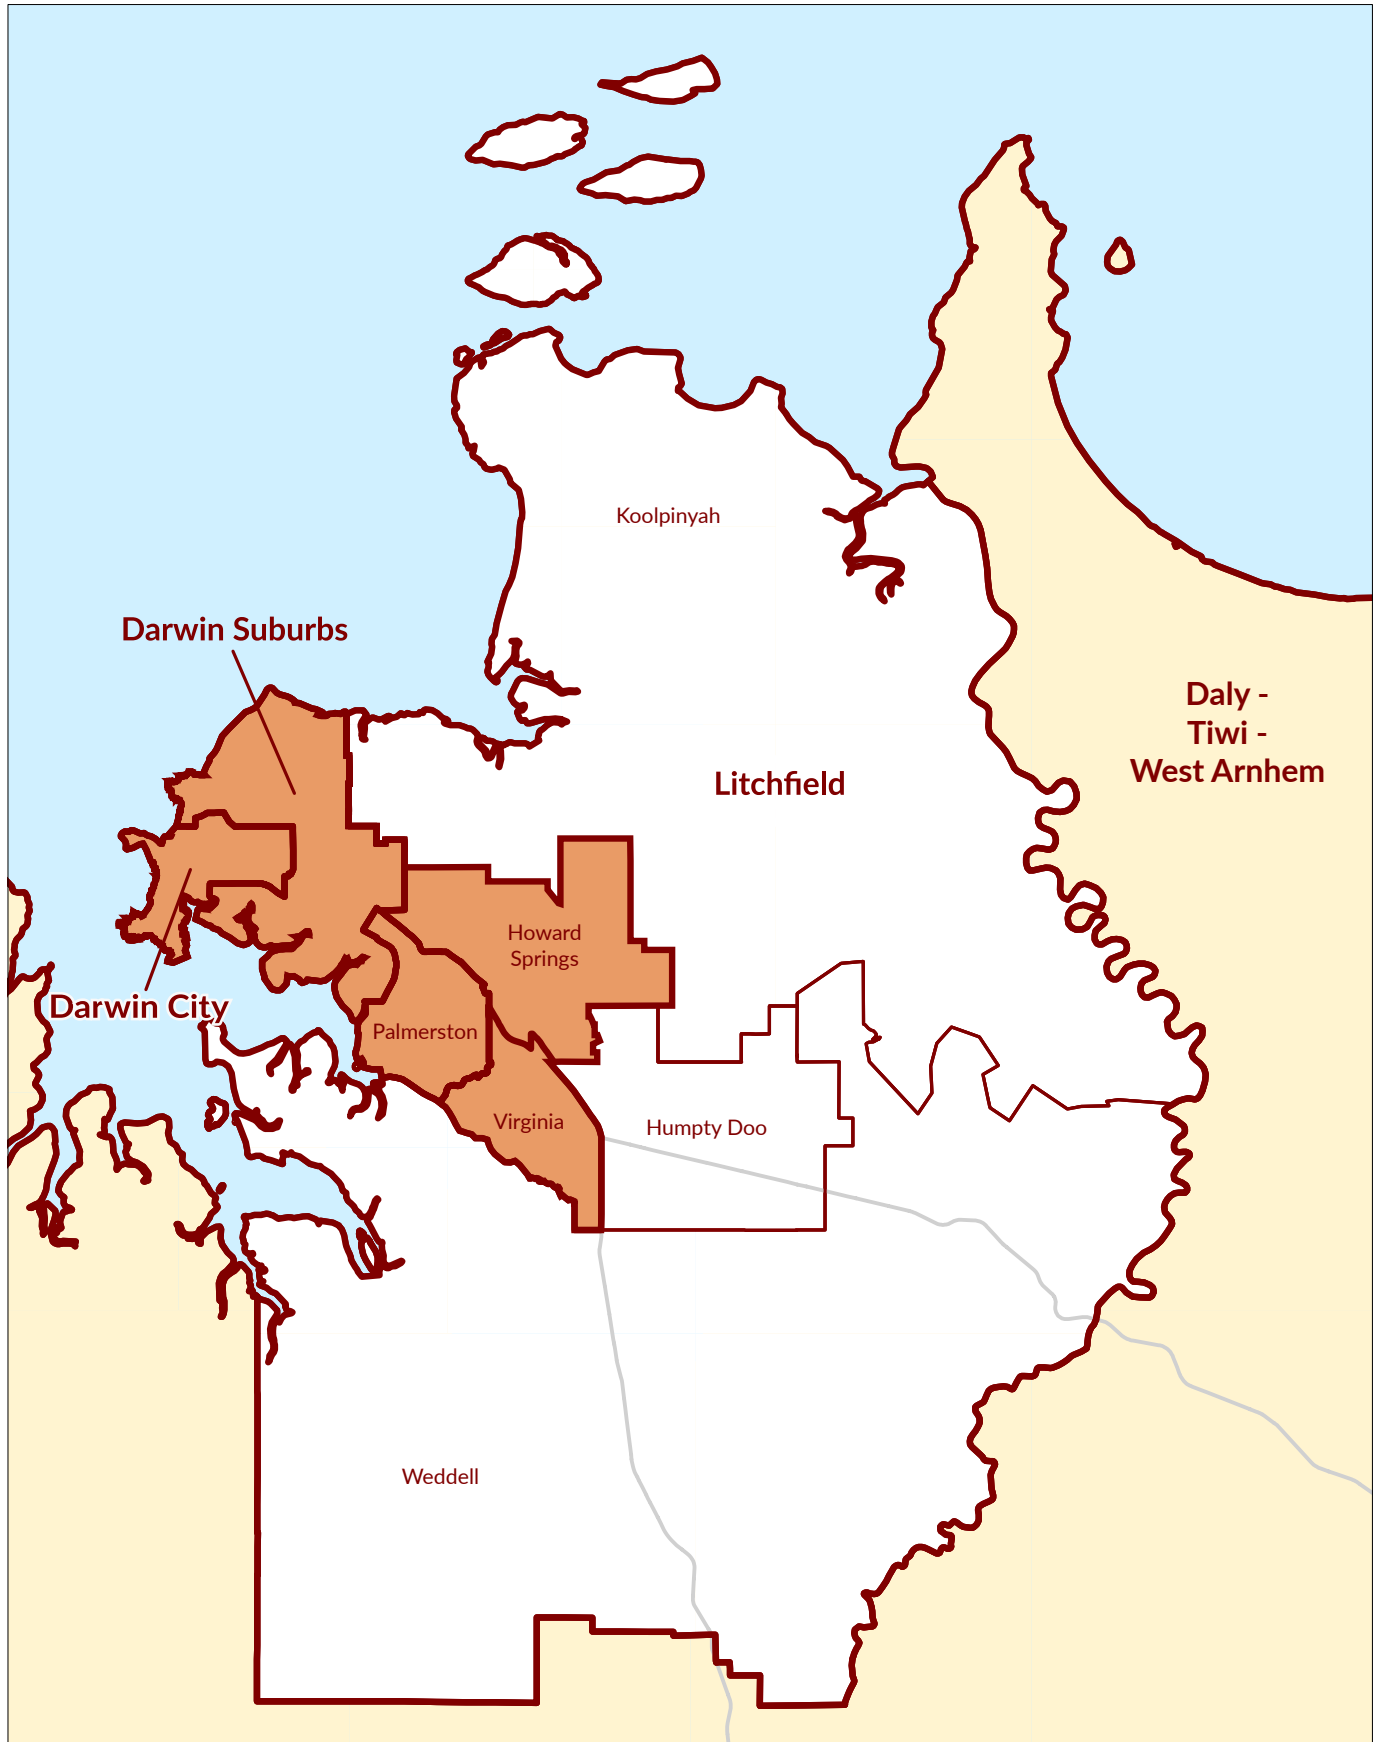

DARWIN URBAN LIQUOR CONTROL AREA

0 15
Kilometres

 Urban Liquor Control Area

Based on ASGS 2011
© Commonwealth of Australia, 2010