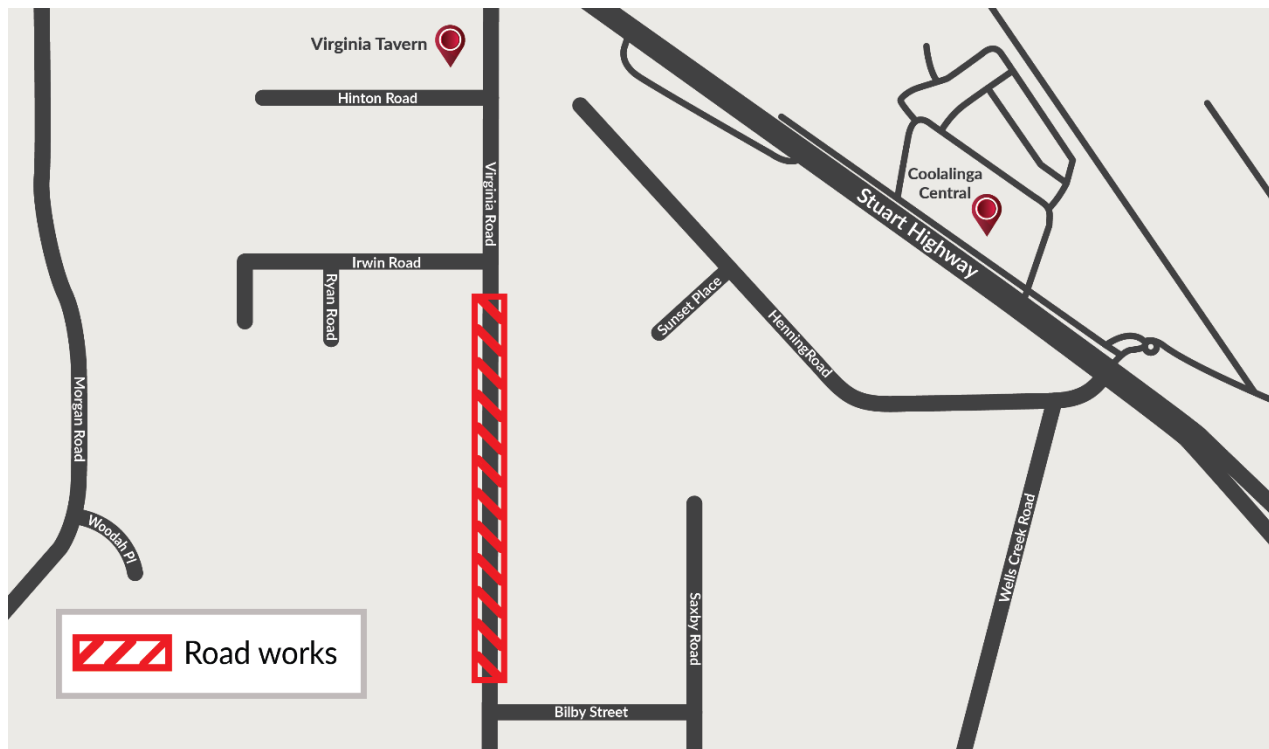

Temporary interruptions to bus services

Virginia Road

Please be advised temporary interruptions to Virginia Road bus services will be occurring due to road works.

Virginia Road will be closed Friday 10 September at 6:15pm and temporary interruptions to bus services will occur from 11 September 2021 and expected to be in place until 9 October 2021.

The majority of Virginia Rd will not be accessible by bus as the closure creates a dead leg and there will be nowhere for the bus to turn around.

Interruptions will occur to the following routes:

School buses

Mornings- Routes 407, 441
Afternoons- Routes 407, 408, 409, 441

Urban buses

Routes 440, 444, 46a

For more information on temporary deviations, please visit nt.gov.au/publictransport

Please ensure that changed traffic conditions and traffic management is adhered to

Contact

For further information call public transport on (08) 8924 7666

Weekdays 6:45am to 4:30pm Saturdays 9:00am to 1:00pm visit nt.gov.au/publictransport