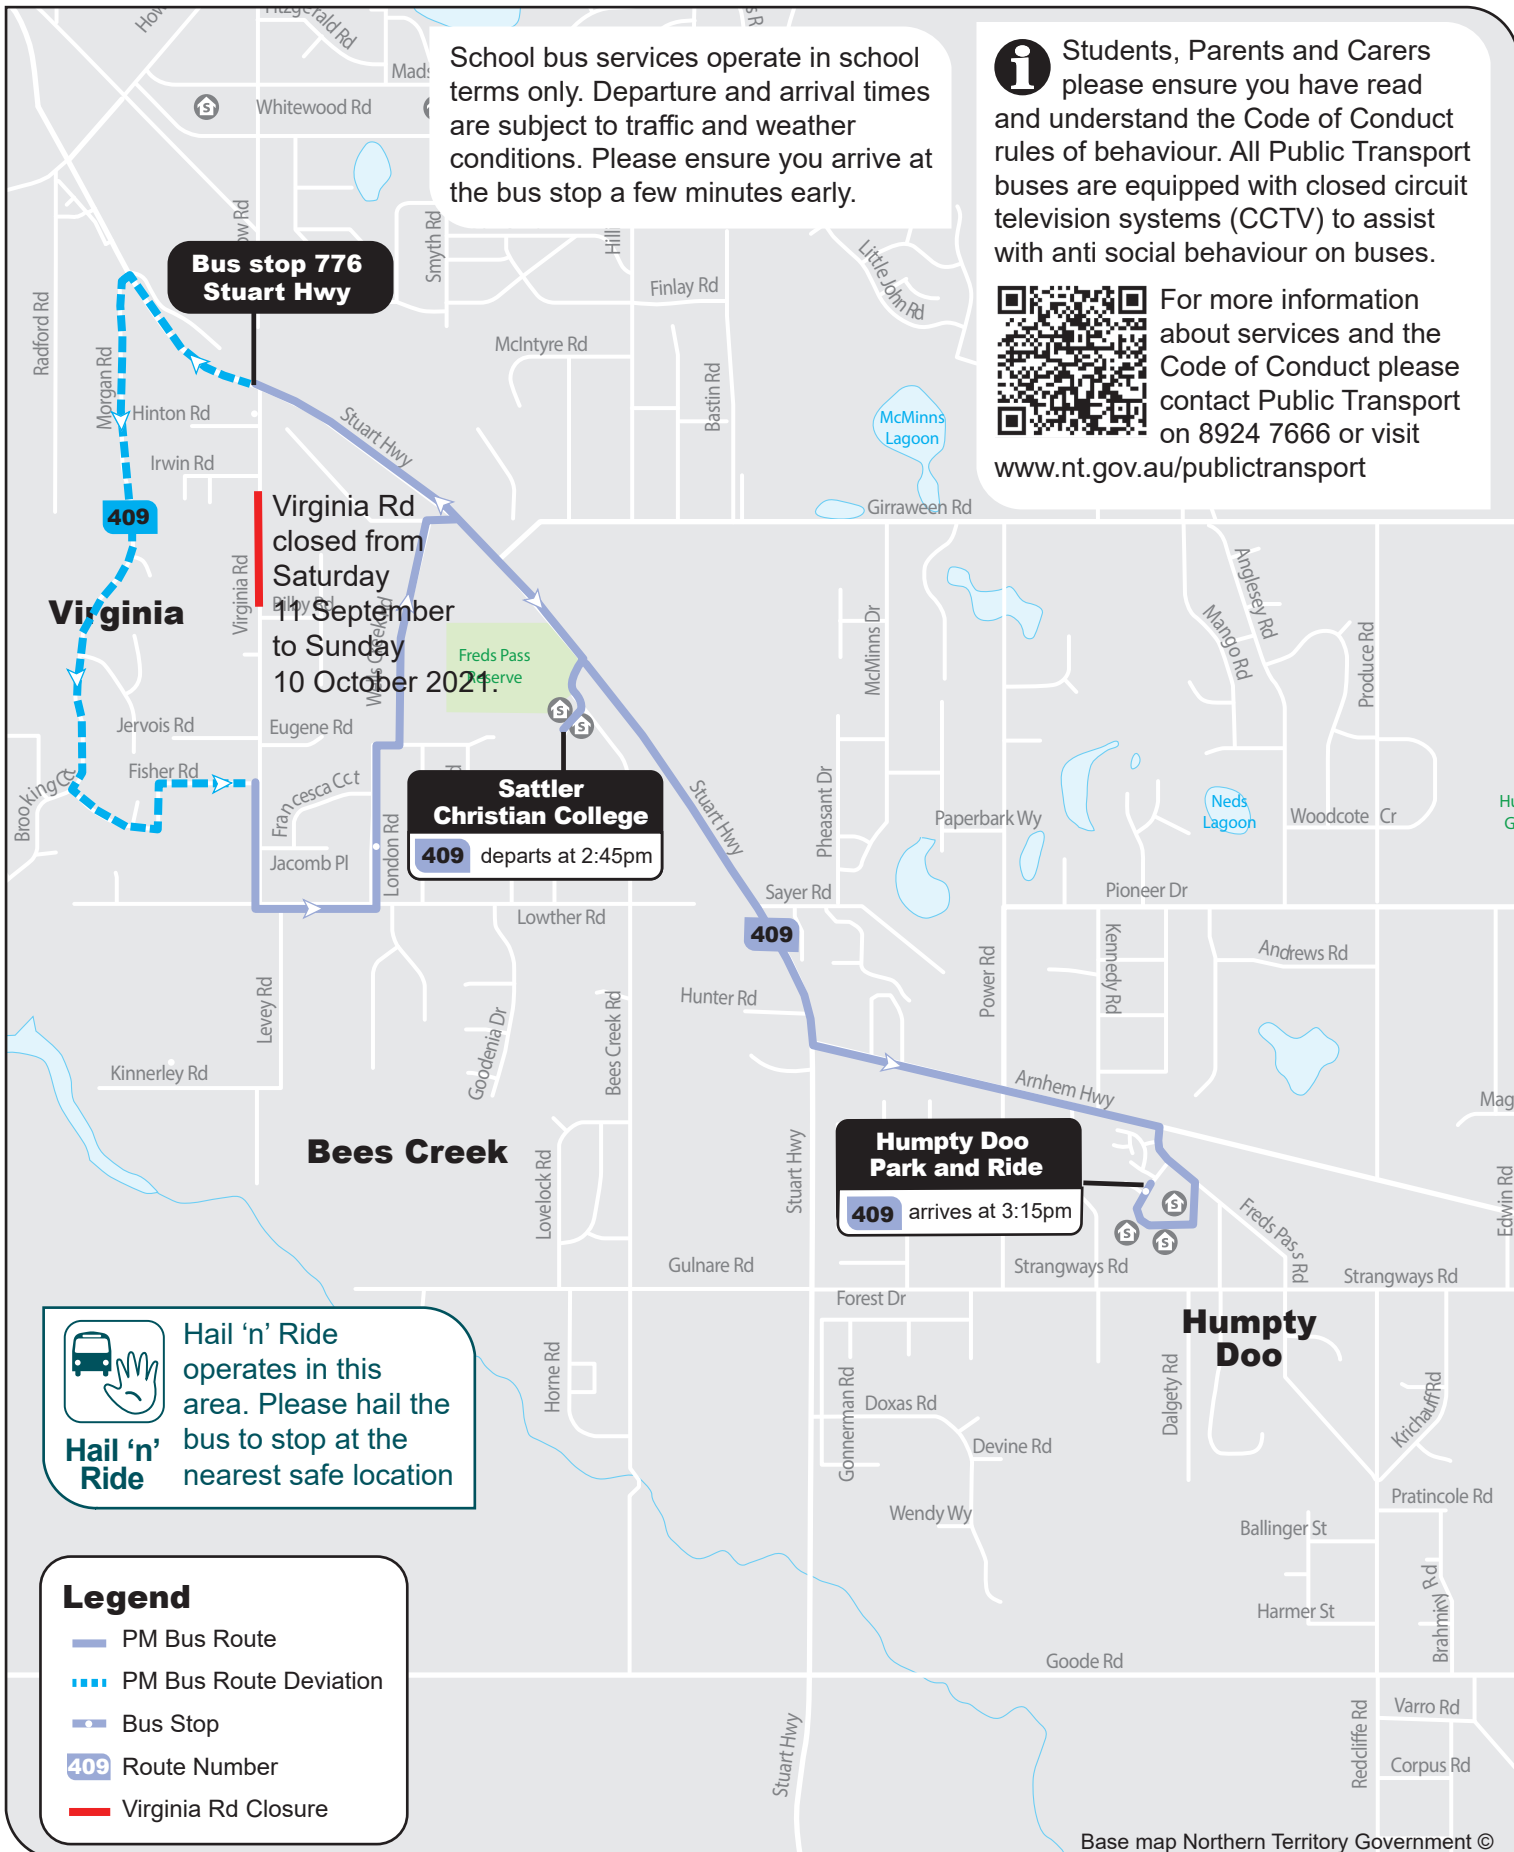

409

Sattler Christian College / Bees Creek Primary School Bus Service Virginia Rd Closure

PM Service

409 Sattler Christian College and Bees Creek Primary School to Virginia and Humpty Doo Park and Ride

School bus services operate in school terms only. Departure and arrival times are subject to traffic and weather conditions. Please ensure you arrive at the bus stop a few minutes early.

i Students, Parents and Carers please ensure you have read and understand the Code of Conduct rules of behaviour. All Public Transport buses are equipped with closed circuit television systems (CCTV) to assist with anti social behaviour on buses.

For more information about services and the Code of Conduct please contact Public Transport on 8924 7666 or visit www.nt.gov.au/publictransport

Hail 'n' Ride

Hail 'n' Ride operates in this area. Please hail the bus to stop at the nearest safe location

Legend

- PM Bus Route
- PM Bus Route Deviation
- Bus Stop
- 409 Route Number
- Virginia Rd Closure