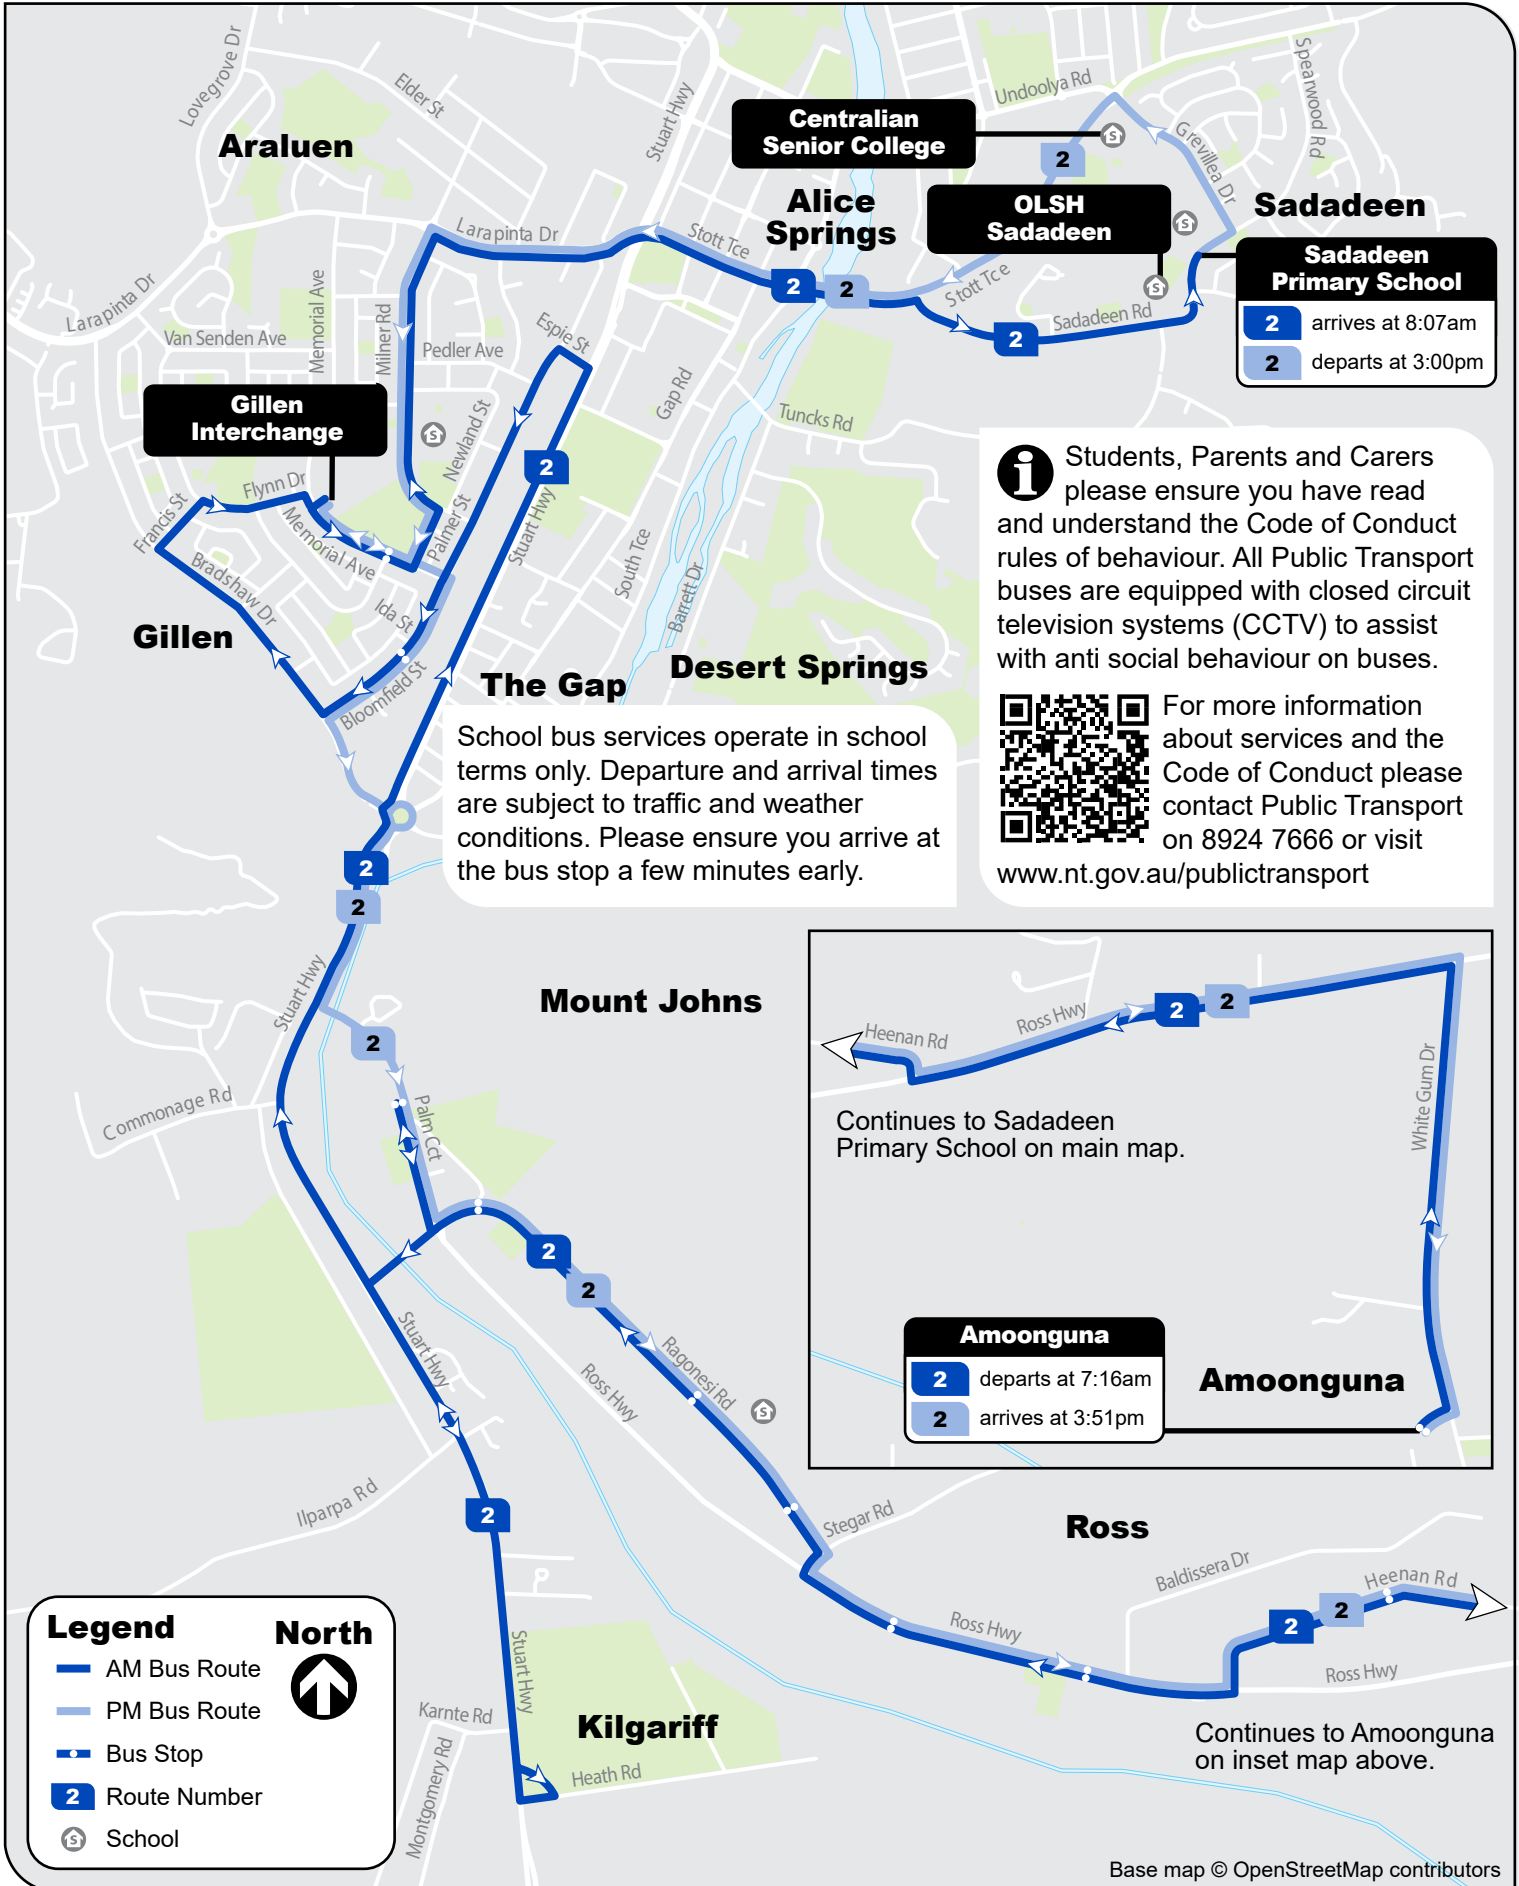

## Alice Springs School Bus

### AM Service

Amoonguna - Gillen Interchange - OLSH Sadadeen - Sadadeen Primary School

### PM Service

Sadadeen Primary School - Centralian Senior College - Gillen Primary School - Gillen Interchange - Amoonguna

Sadadeen Primary School	
2	arrives at 8:07am
2	departs at 3:00pm

**i** Students, Parents and Carers please ensure you have read and understand the Code of Conduct rules of behaviour. All Public Transport buses are equipped with closed circuit television systems (CCTV) to assist with anti social behaviour on buses.

**Legend**

- AM Bus Route
- - - PM Bus Route
- Bus Stop
- 2 Route Number
- S School

**North**