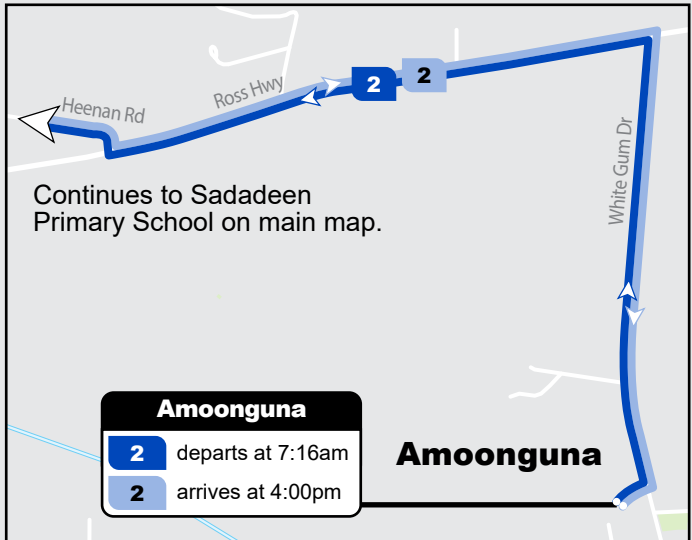

2

Alice Springs School Bus

AM Service

Amoonguna - Gillen Interchange - OLSH Sadadeen - Sadadeen Primary School

PM Service

Sadadeen Primary School - Centralian Senior College - Gillen Primary School - Gillen Interchange - Amoonguna

Legend

- AM Bus Route
- PM Bus Route
- Bus Stop
- Route Number
- School

North

Base map © OpenStreetMap contributors