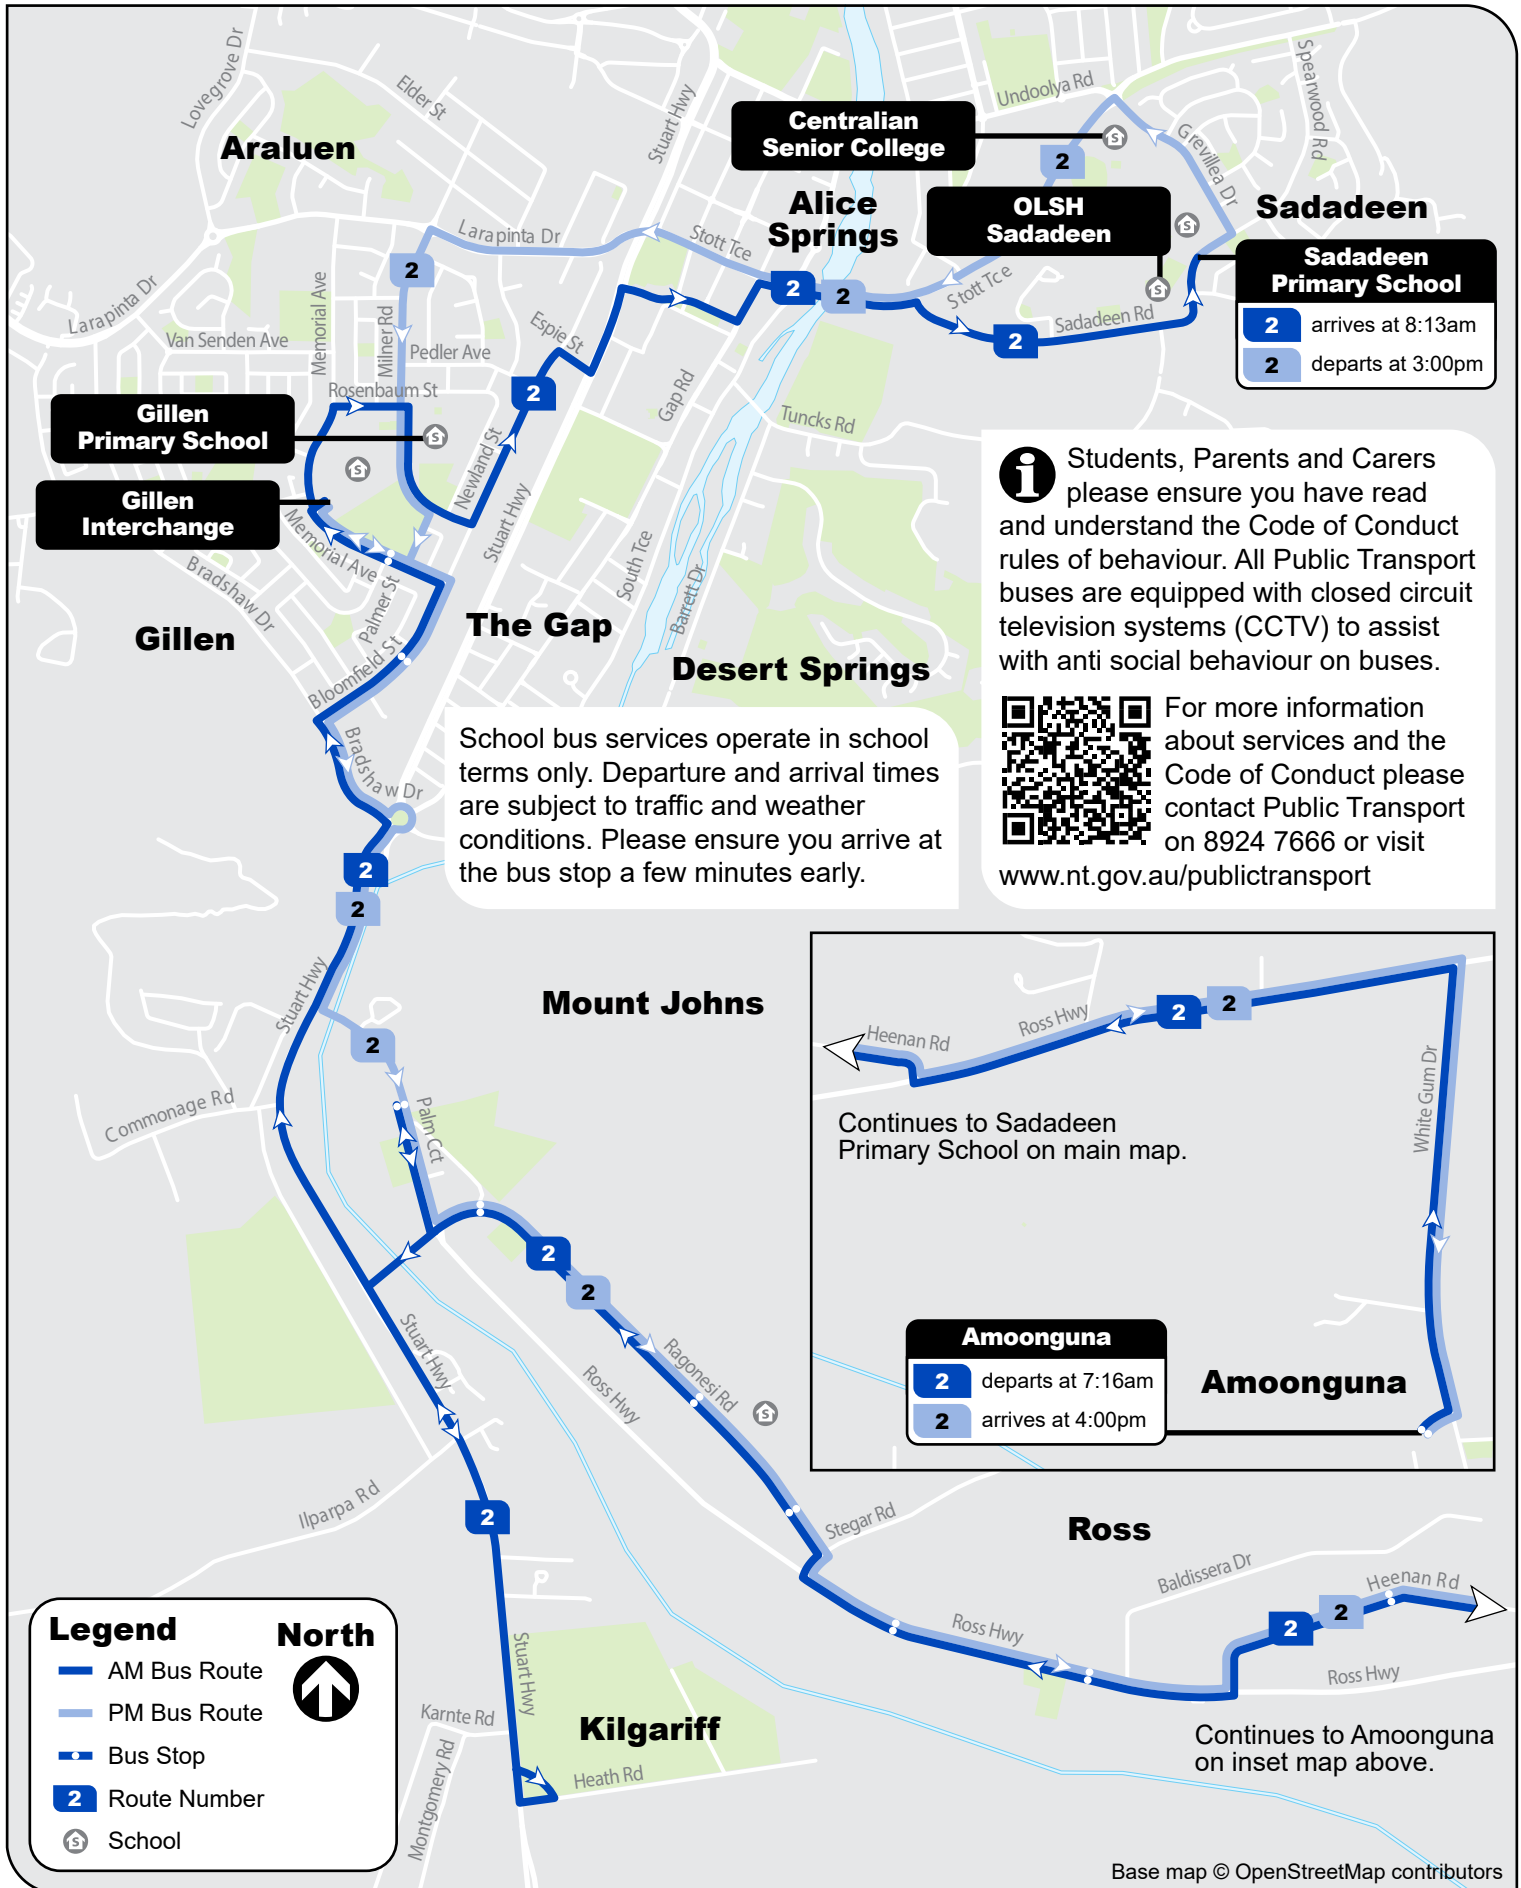

2

Alice Springs School Bus

AM Service

Amoonguna - Gillen Interchange - OLSH Sadadeen - Sadadeen Primary School

PM Service

Sadadeen Primary School - Centralian Senior College - Gillen Primary School - Gillen Interchange - Amoonguna

Sadadeen Primary School

2 arrives at 8:13am
2 departs at 3:00pm

i Students, Parents and Carers please ensure you have read and understand the Code of Conduct rules of behaviour. All Public Transport buses are equipped with closed circuit television systems (CCTV) to assist with anti social behaviour on buses.

Legend

- AM Bus Route
- PM Bus Route
- Bus Stop
- Route Number
- School

North

Base map © OpenStreetMap contributors