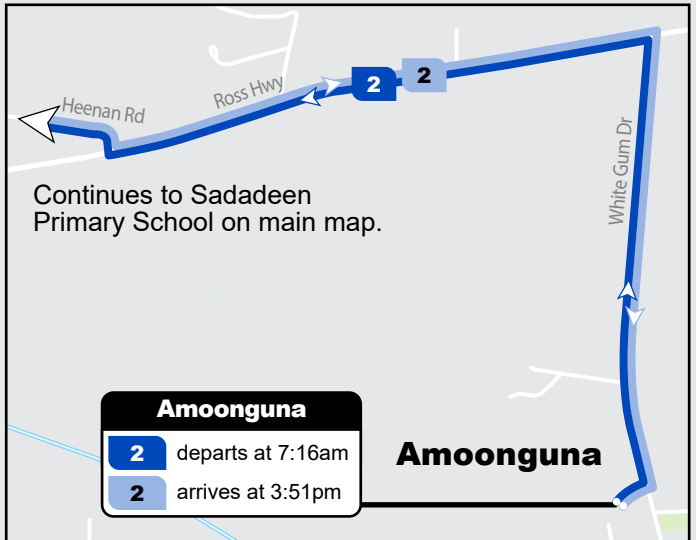

Legend

- AM Bus Route
- - - PM Bus Route
- Bus Stop
- 2 Route Number
- S School

North