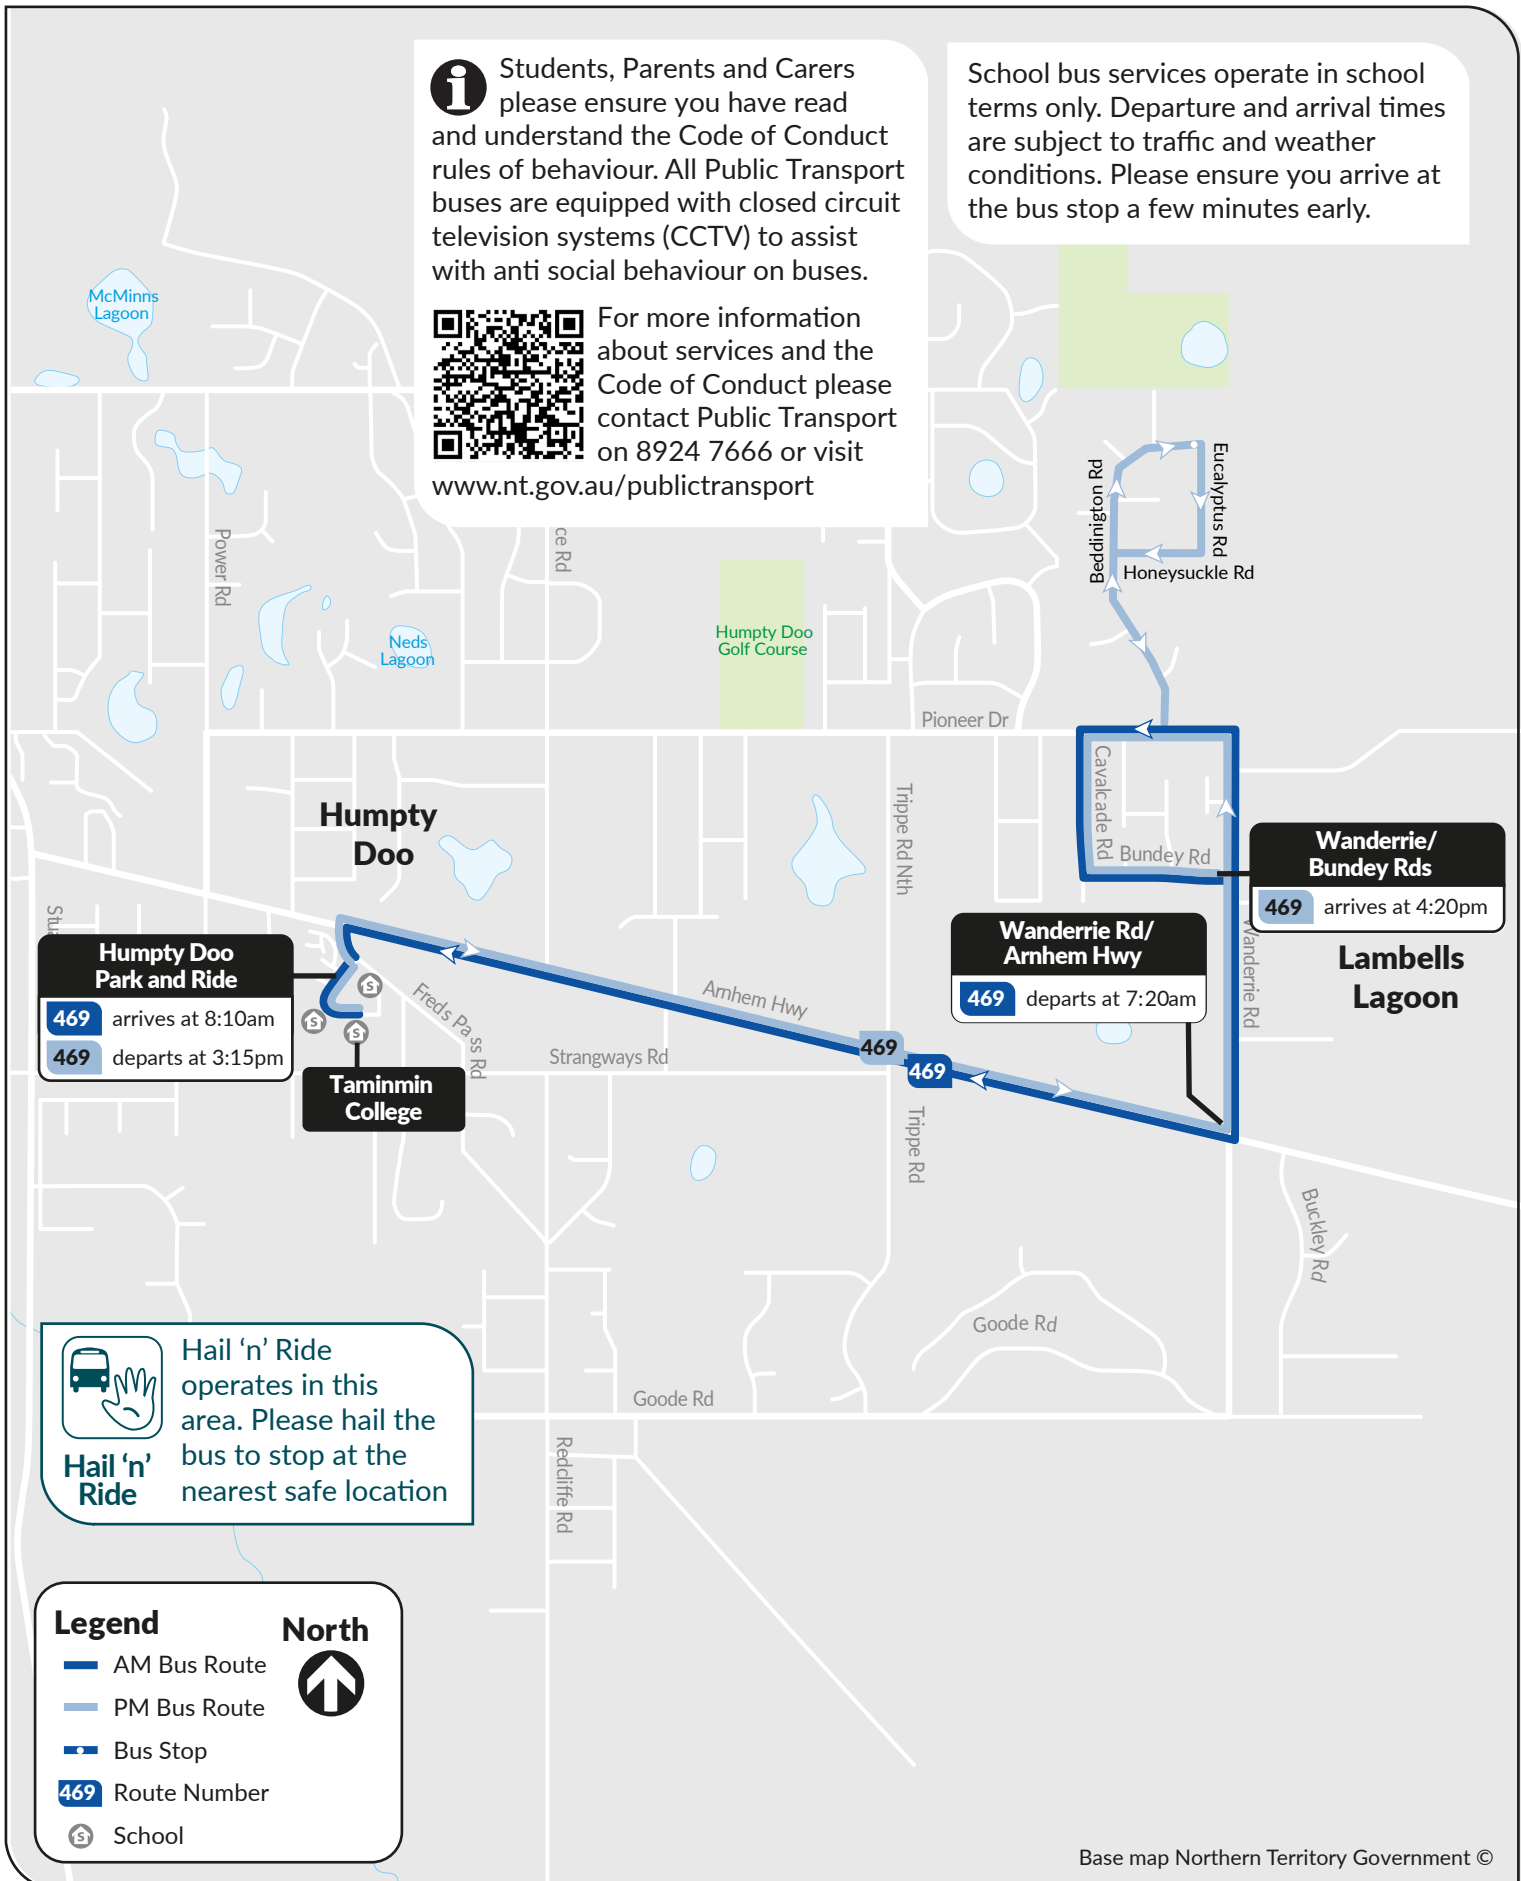

469

Humpty Doo Schools Bus Service

AM Service

469 Lambells Lagoon to Taminmin College and Humpty Doo Schools

PM Service

469 Humpty Doo Park and Ride and Taminmin College to Lambells Lagoon

i Students, Parents and Carers please ensure you have read and understand the Code of Conduct rules of behaviour. All Public Transport buses are equipped with closed circuit television systems (CCTV) to assist with anti social behaviour on buses.

For more information about services and the Code of Conduct please contact Public Transport on 8924 7666 or visit www.nt.gov.au/publictransport

School bus services operate in school terms only. Departure and arrival times are subject to traffic and weather conditions. Please ensure you arrive at the bus stop a few minutes early.

Base map Northern Territory Government ©