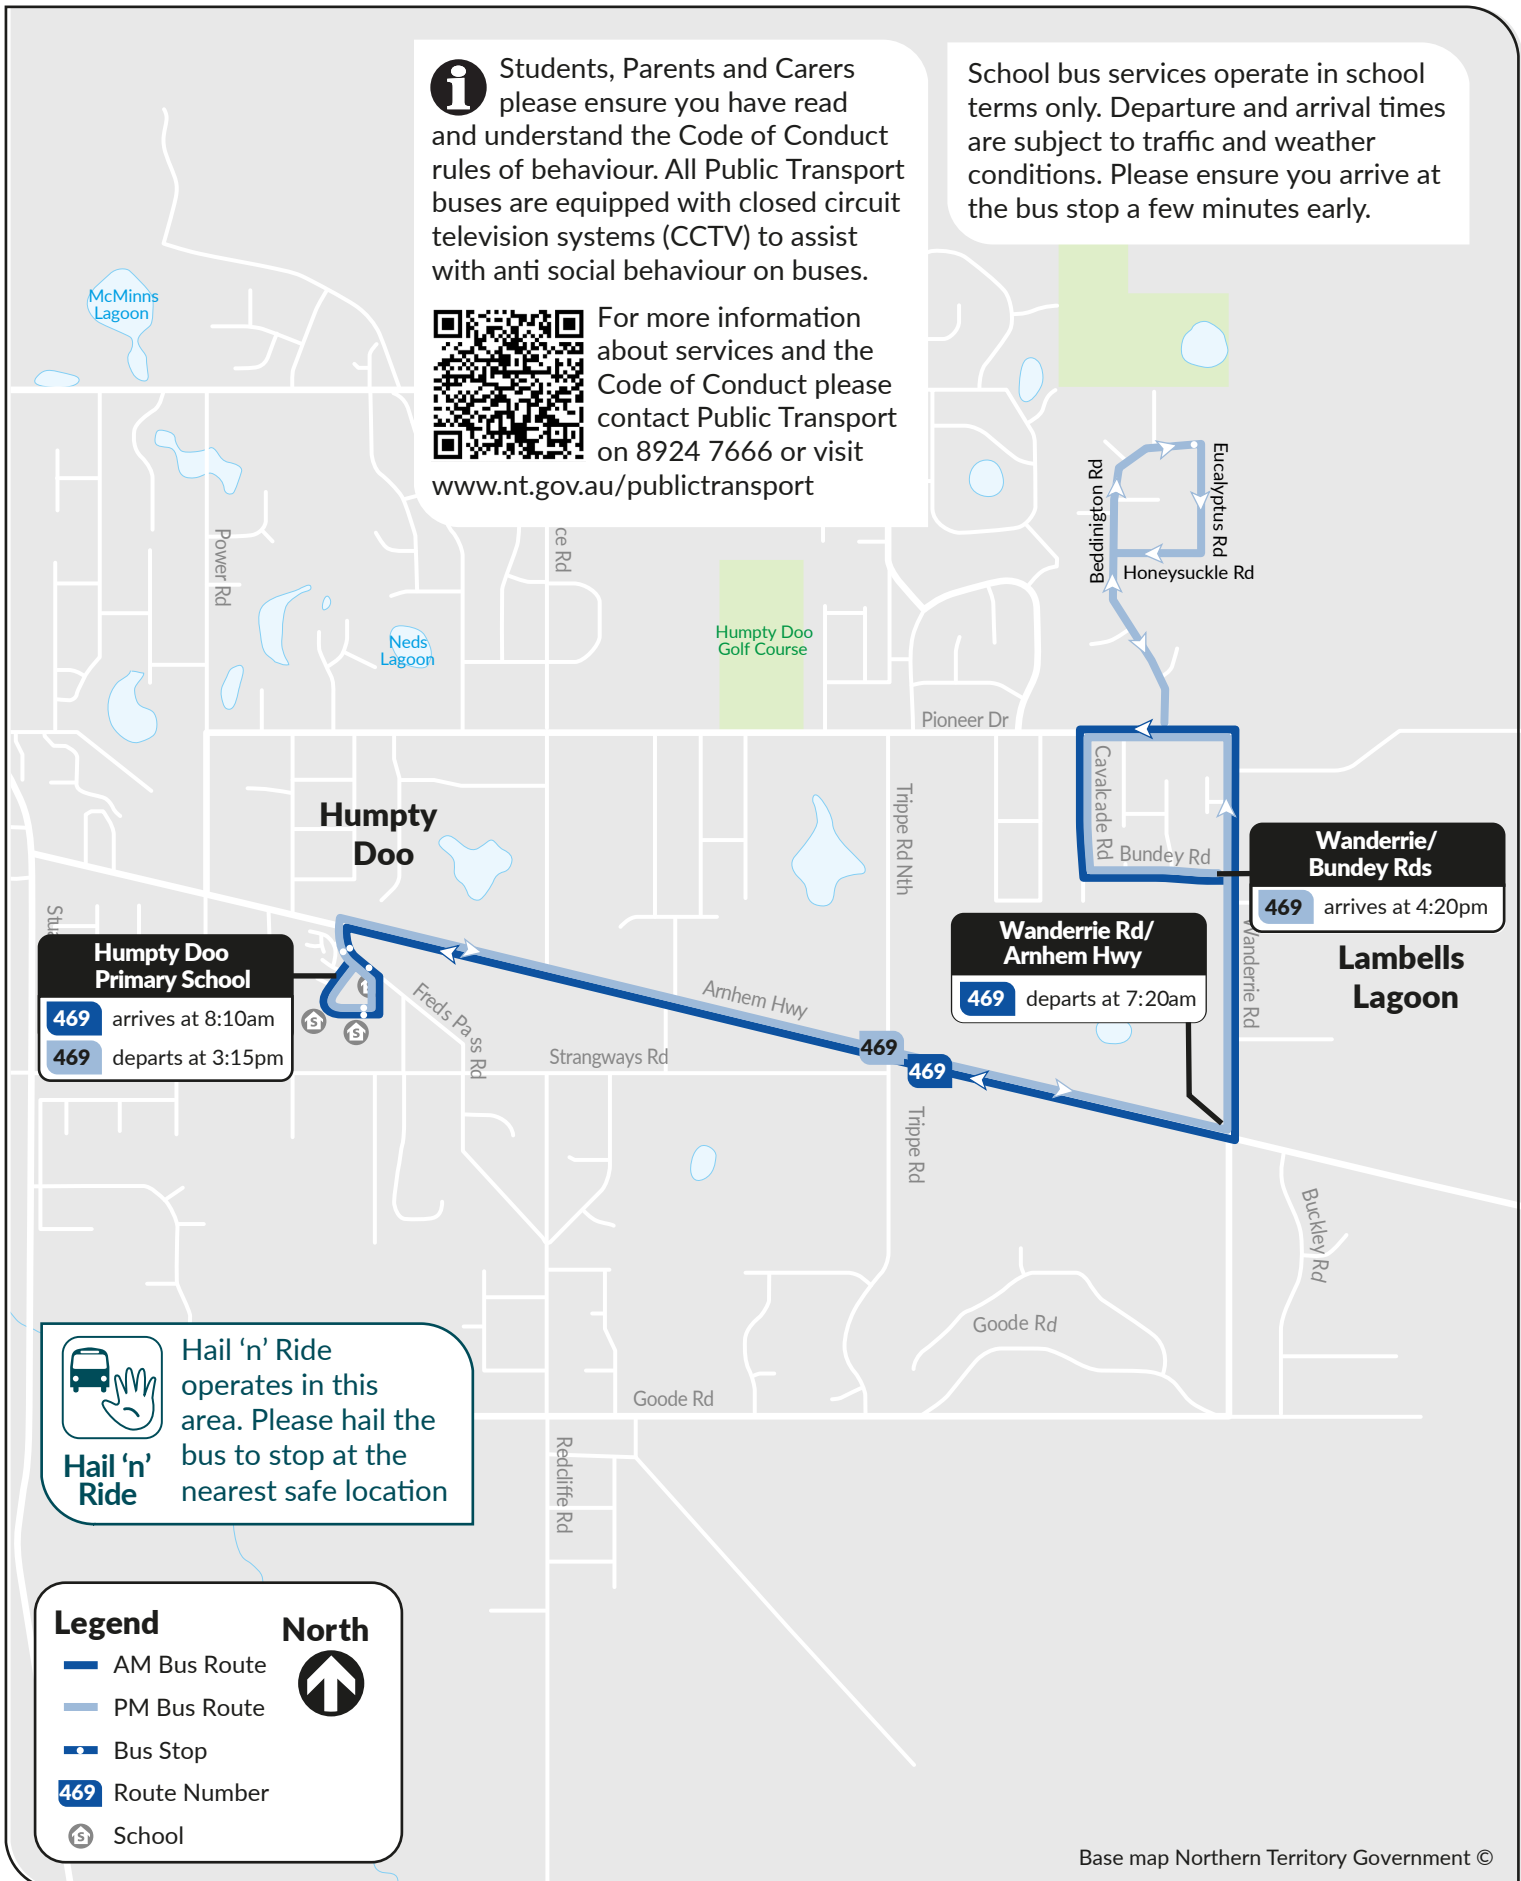

469

Humpty Doo Schools Bus Service

AM Service

469 Lambells Lagoon to Humpty Doo Schools

PM Service

469 Humpty Doo Park and Ride and Taminmin College to Lambells Lagoon

i Students, Parents and Carers please ensure you have read and understand the Code of Conduct rules of behaviour. All Public Transport buses are equipped with closed circuit television systems (CCTV) to assist with anti social behaviour on buses.

For more information about services and the Code of Conduct please contact Public Transport on 8924 7666 or visit www.nt.gov.au/publictransport

School bus services operate in school terms only. Departure and arrival times are subject to traffic and weather conditions. Please ensure you arrive at the bus stop a few minutes early.

Base map Northern Territory Government ©