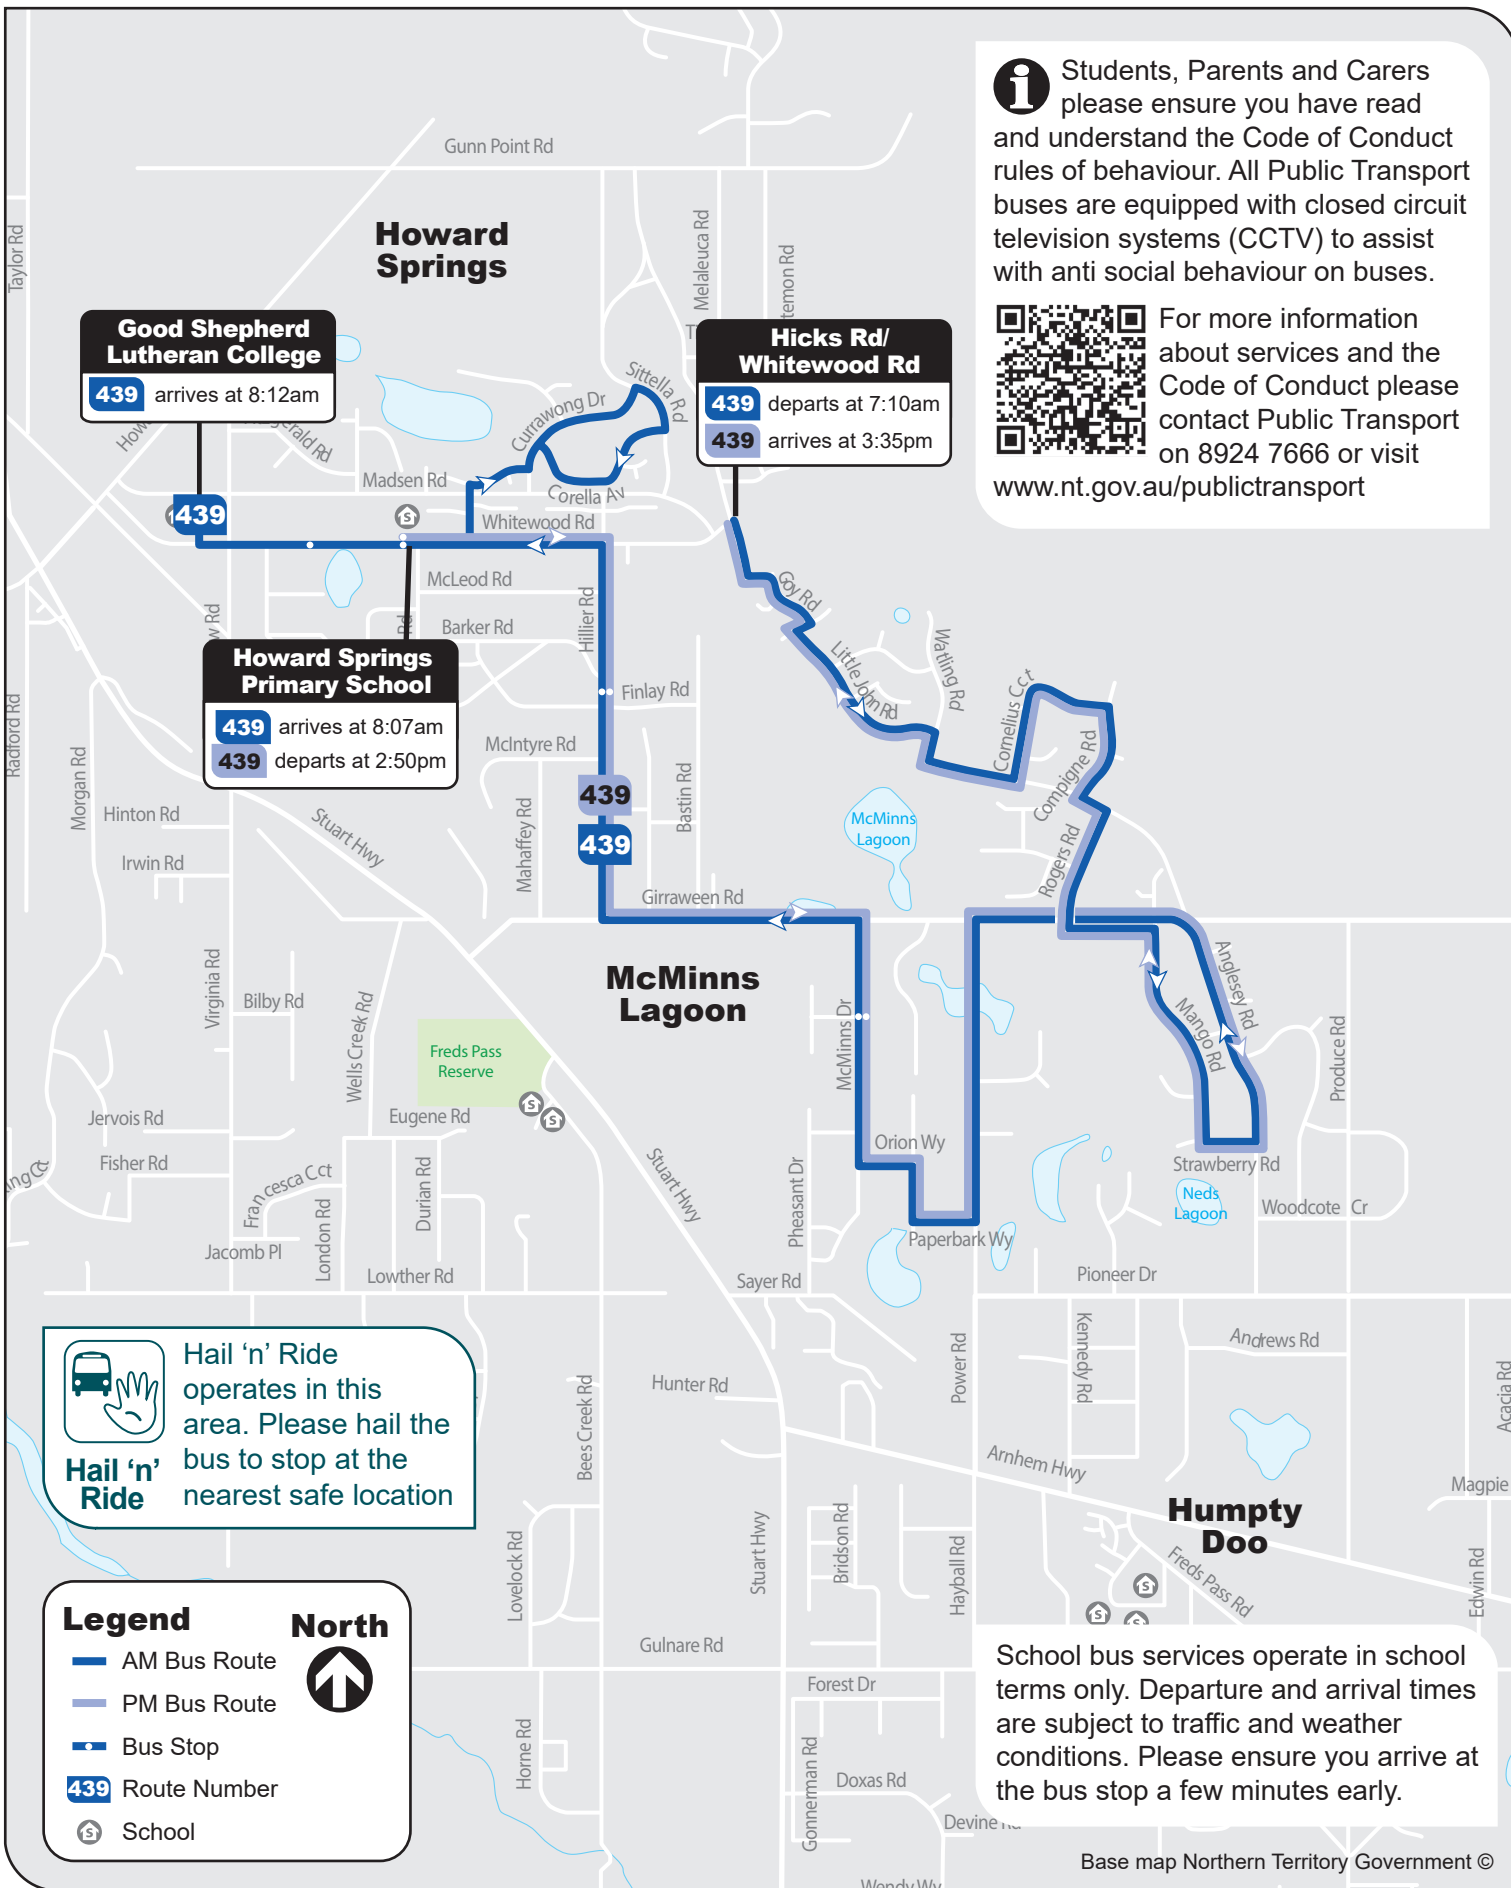

439

Howard Springs Primary School Bus Service

AM Service

439 Humpty Doo to Howard Springs Primary School and Good Shepherd Lutheran College

PM Service

439 Howard Springs Primary School to Humpty Doo

i Students, Parents and Carers please ensure you have read and understand the Code of Conduct rules of behaviour. All Public Transport buses are equipped with closed circuit television systems (CCTV) to assist with anti social behaviour on buses.

For more information about services and the Code of Conduct please contact Public Transport on 8924 7666 or visit www.nt.gov.au/publictransport

Good Shepherd Lutheran College
439 arrives at 8:12am

Hicks Rd/ Whitewood Rd
439 departs at 7:10am
439 arrives at 3:35pm

Howard Springs Primary School
439 arrives at 8:07am
439 departs at 2:50pm

 Hail 'n' Ride operates in this area. Please hail the bus to stop at the nearest safe location

Legend

- AM Bus Route
- PM Bus Route
- Bus Stop
- 439 Route Number
- School

North

School bus services operate in school terms only. Departure and arrival times are subject to traffic and weather conditions. Please ensure you arrive at the bus stop a few minutes early.

Base map Northern Territory Government ©