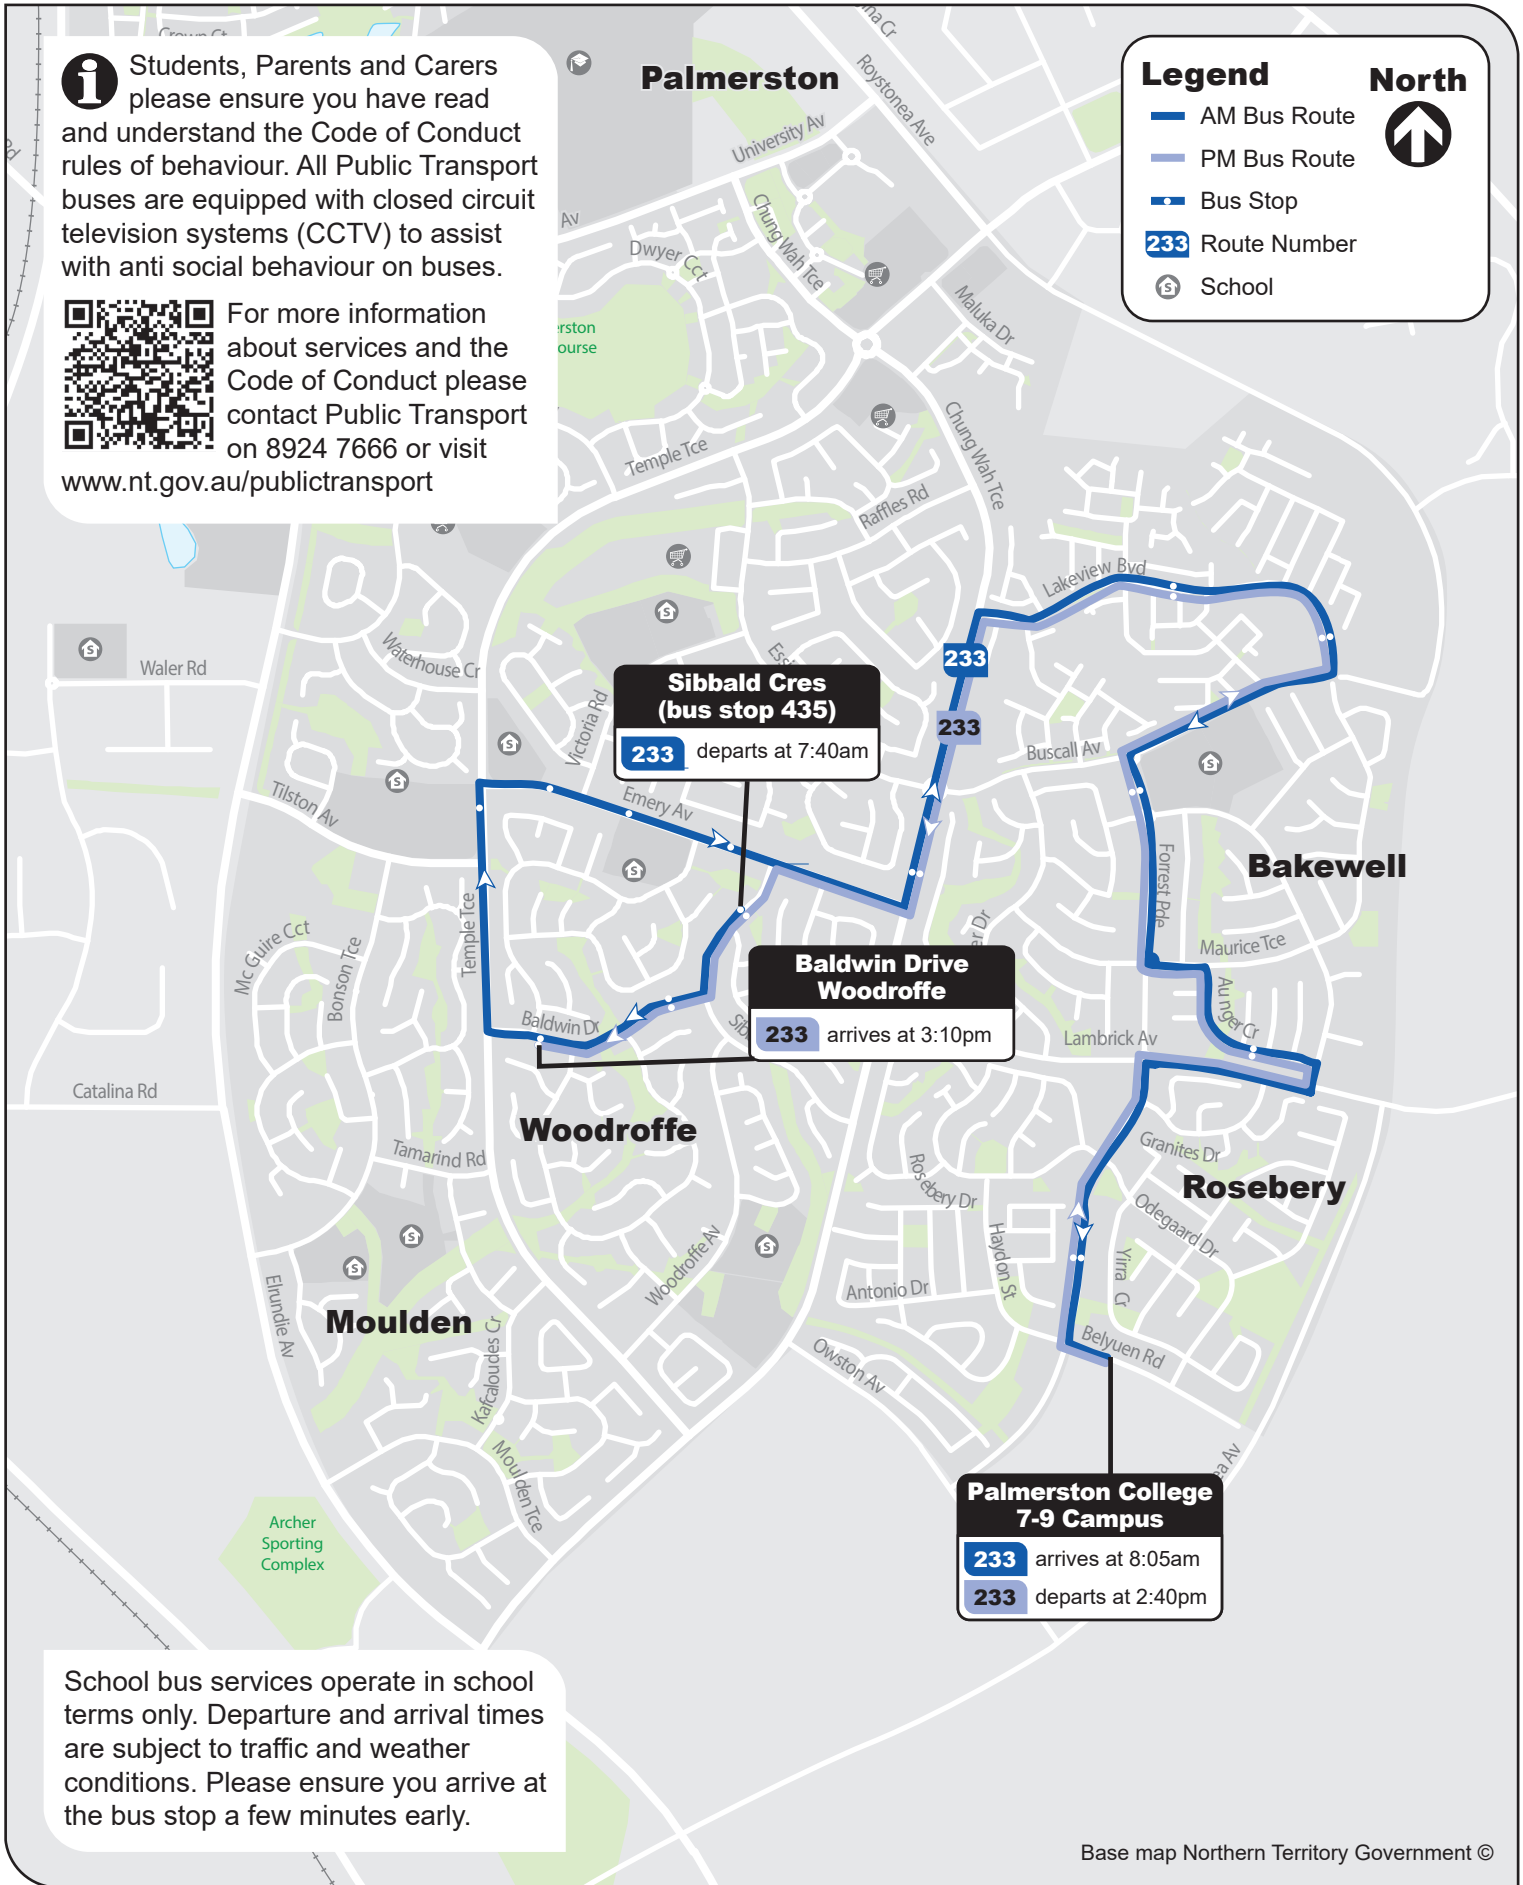

233

Palmerston College 7-9 Campus Bus Service

AM Service

233 Woodroffe to Palmerston College 7-9 Campus via Gunn and Bakewell

PM Service

233 Palmerston College 7-9 Campus to Woodroffe via Bakewell and Gunn

 For more information about services and the Code of Conduct please contact Public Transport on 8924 7666 or visit www.nt.gov.au/publictransport

Legend

- AM Bus Route
- PM Bus Route
- Bus Stop
- 233 Route Number
- 🏫 School

North

School bus services operate in school terms only. Departure and arrival times are subject to traffic and weather conditions. Please ensure you arrive at the bus stop a few minutes early.