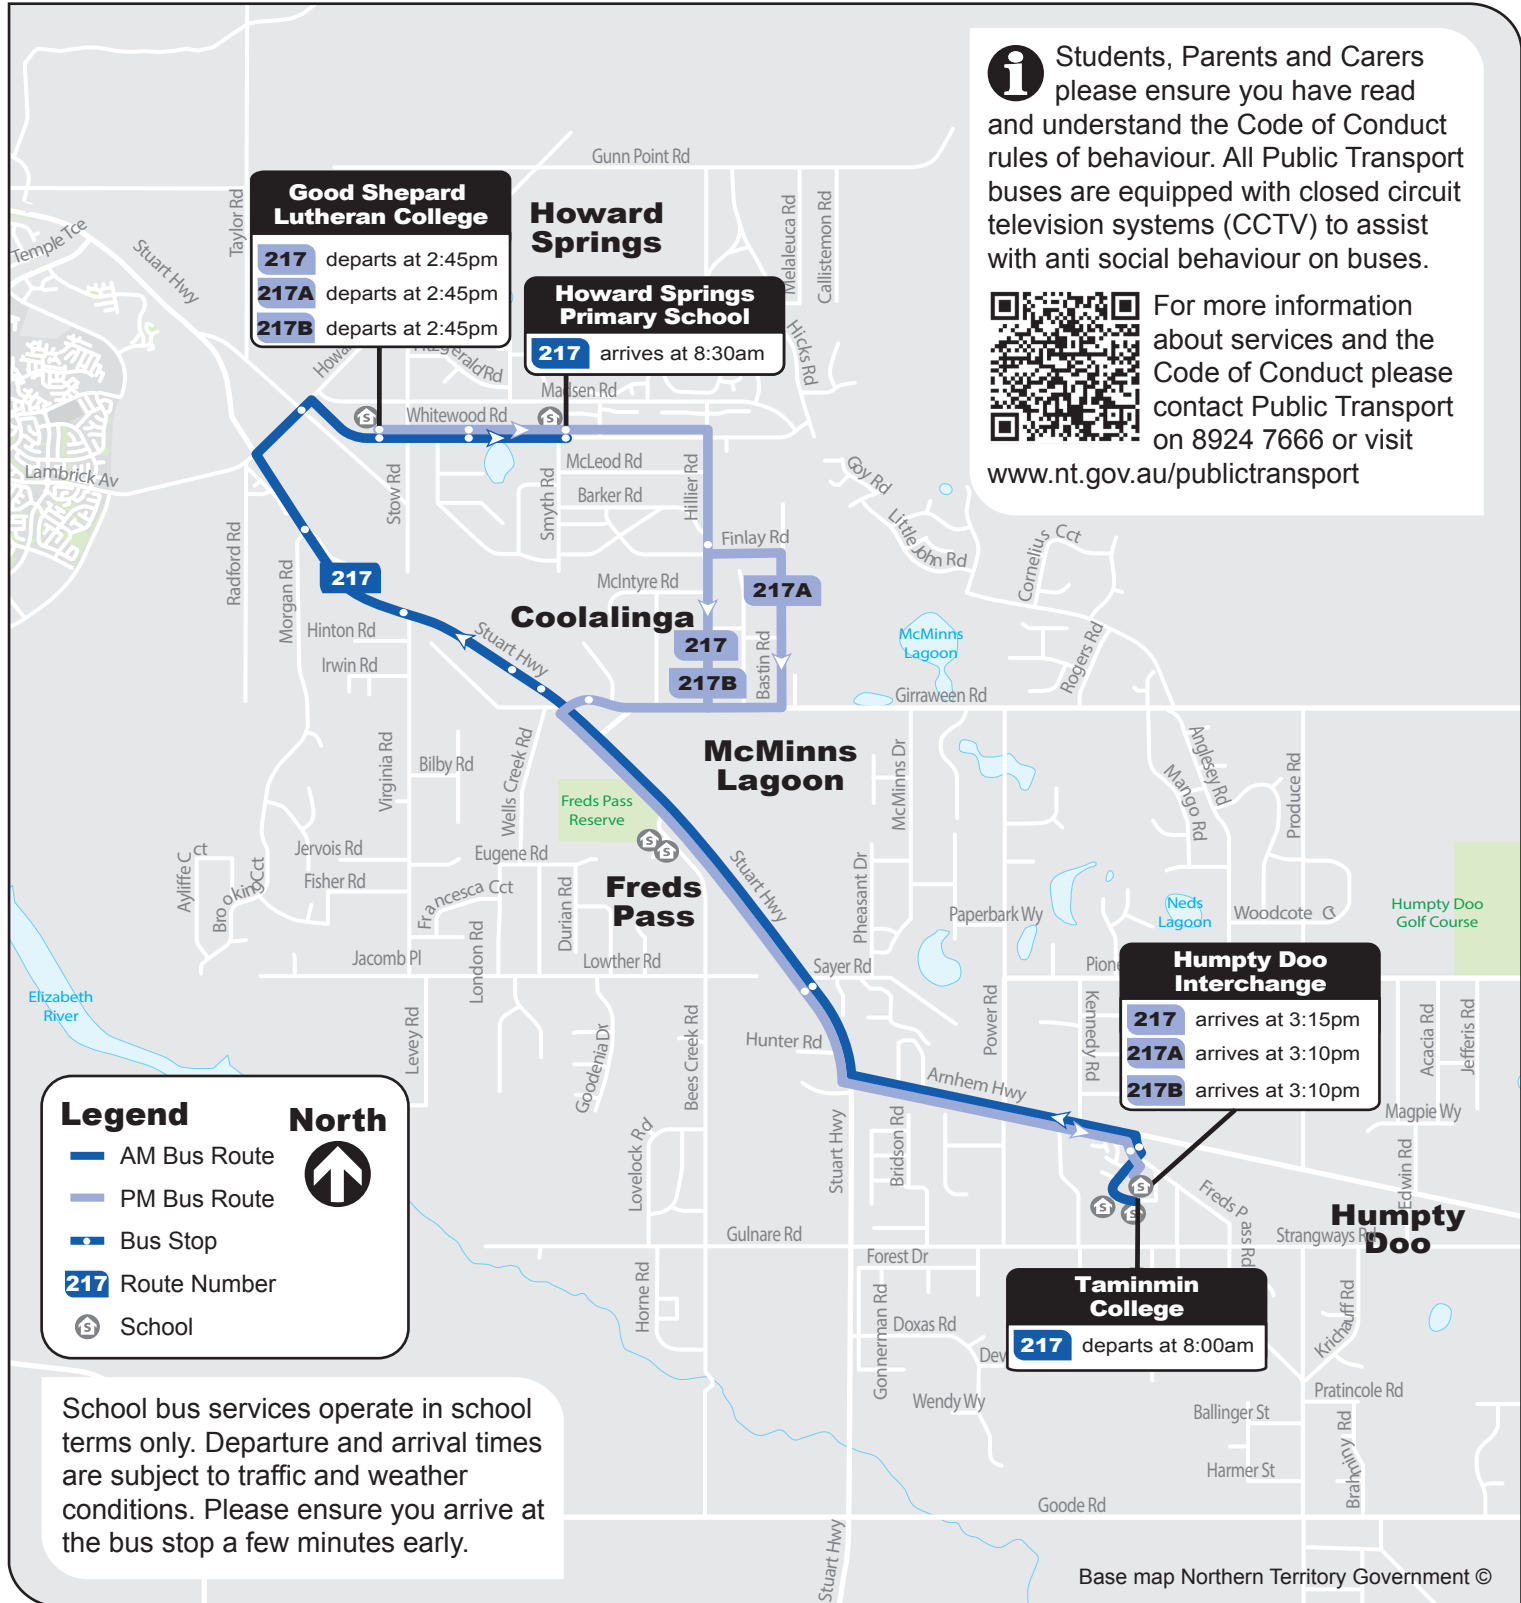

217

Good Shepherd Lutheran College / Howard Springs Primary School Bus Service

AM Service

217 Taminmin High School to Good Shepherd Lutheran College and Howard Springs Primary School

PM Service

217 Good Shepherd Lutheran College and Howard Springs Primary School to Humpty Doo Interchange

217A Good Shepherd Lutheran College to Coolalinga Park and Ride then EXPRESS to Humpty Doo Interchange

217B Good Shepherd Lutheran College EXPRESS to Humpty Doo Interchange

i Students, Parents and Carers please ensure you have read and understand the Code of Conduct rules of behaviour. All Public Transport buses are equipped with closed circuit television systems (CCTV) to assist with anti social behaviour on buses.

For more information about services and the Code of Conduct please contact Public Transport on 8924 7666 or visit www.nt.gov.au/publictransport

Legend

- AM Bus Route
- - - PM Bus Route
- Bus Stop
- 217 Route Number
- Ⓢ School

North

School bus services operate in school terms only. Departure and arrival times are subject to traffic and weather conditions. Please ensure you arrive at the bus stop a few minutes early.