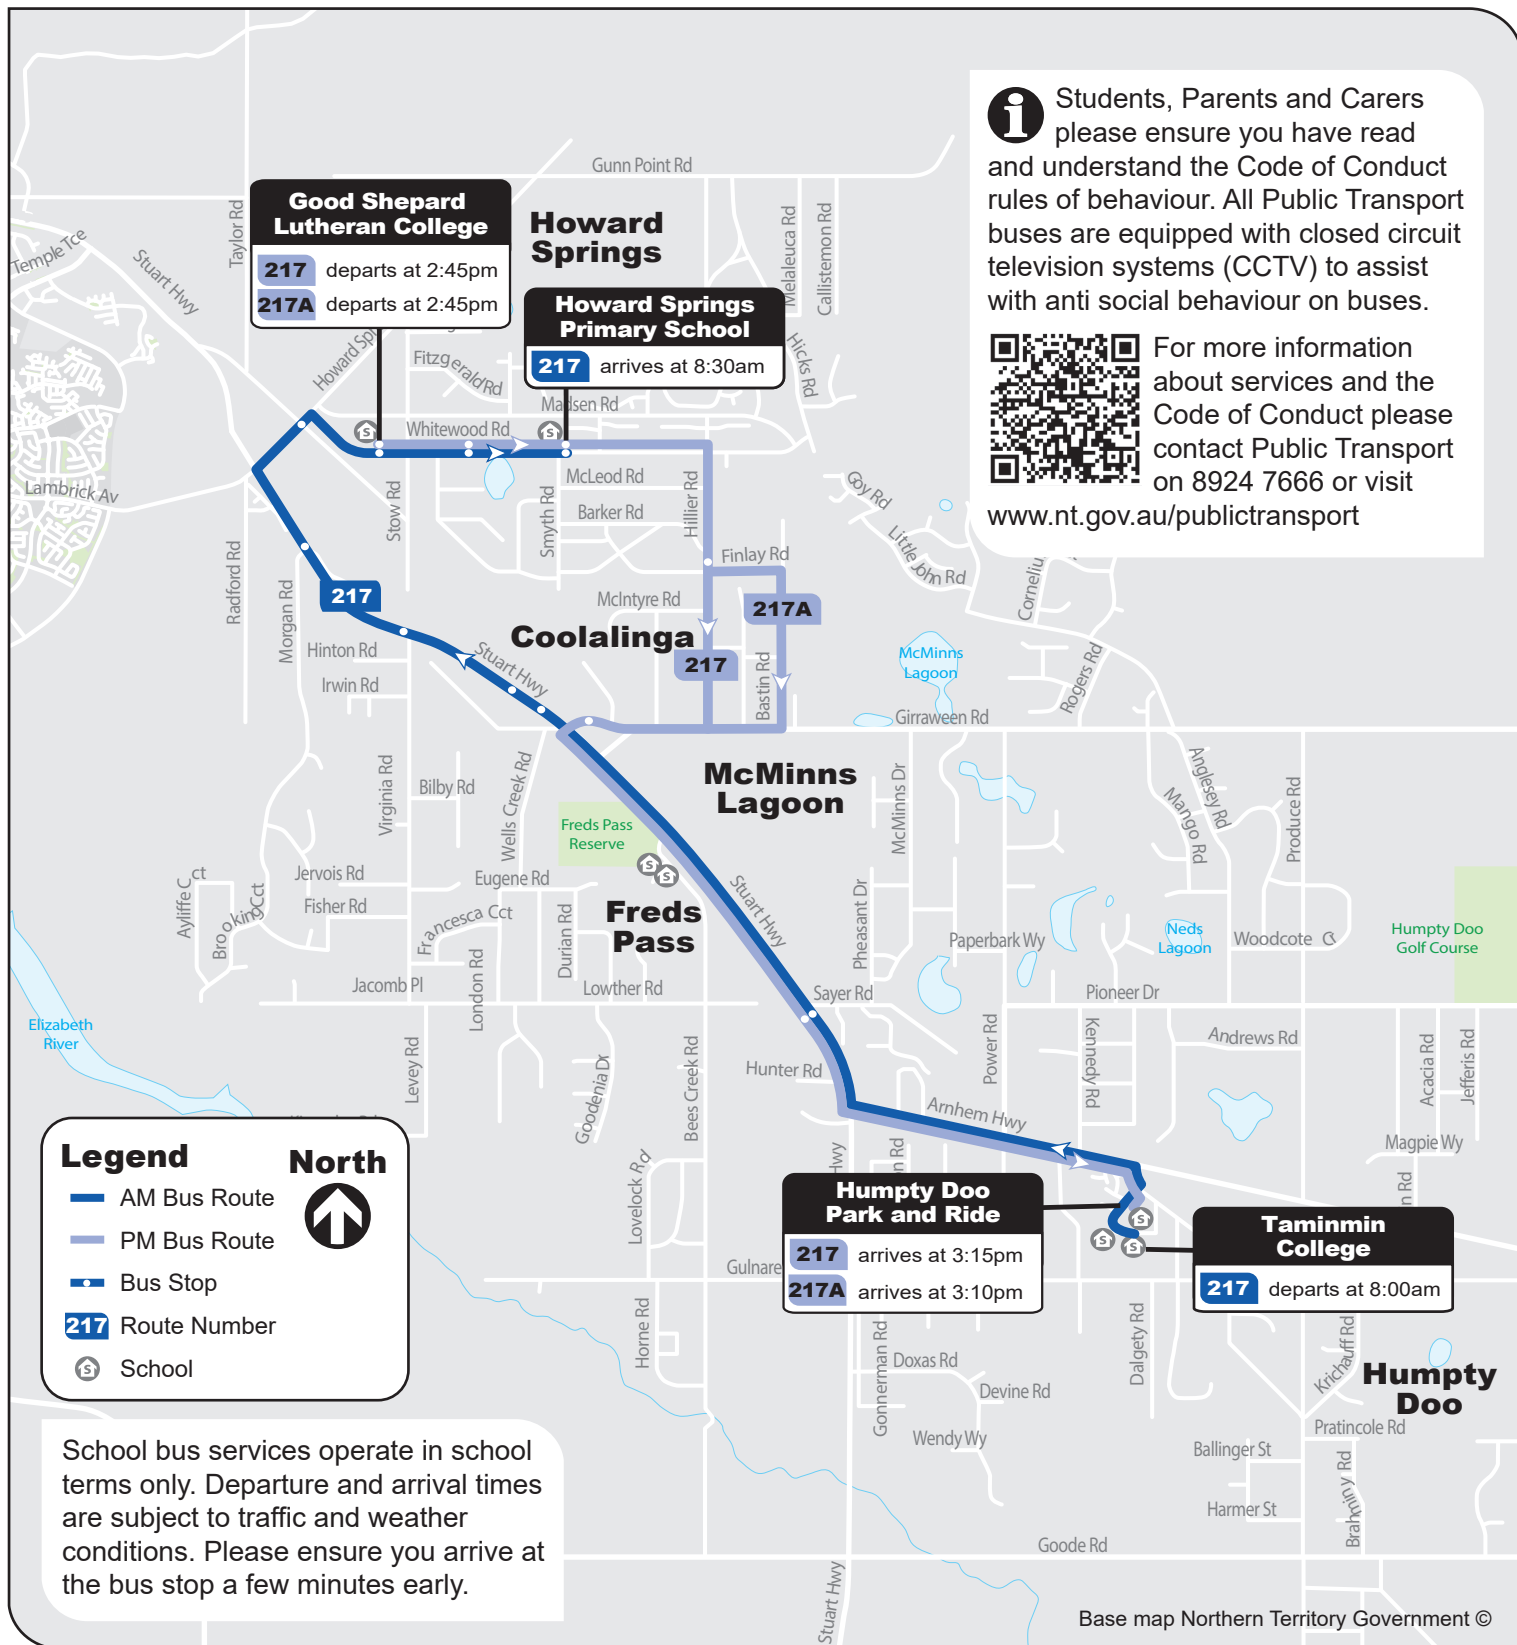

## Good Shepherd Lutheran College / Howard Springs Primary School Bus Service

### AM Service

217 Taminmin College to Good Shepherd Lutheran College and Howard Springs Primary School

### PM Service

217 Good Shepherd Lutheran College and Howard Springs Primary School to Humpty Doo Park and Ride

217A Good Shepherd Lutheran College to Coolalinga Park and Ride then EXPRESS to Humpty Doo Park and Ride