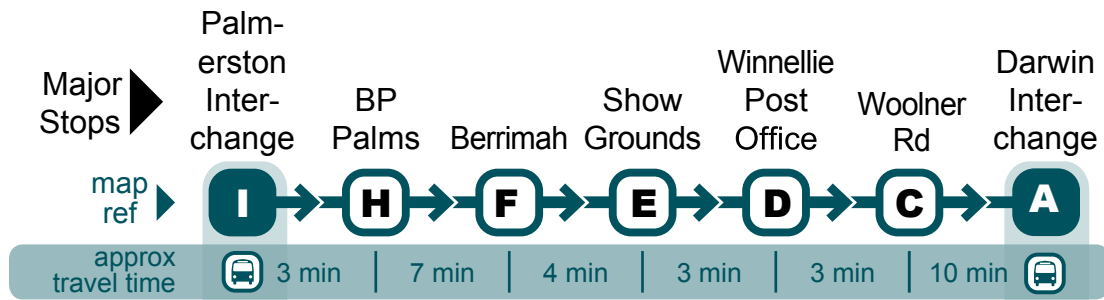

Palmerston to Darwin via Pinelands, Berrimah and Winnellie

Saturday

am	8	6:45	6:48	6:55	6:59	7:02	7:05	7:20
	8	7:15	7:18	7:25	7:29	7:32	7:35	7:50
	8	8:15	8:18	8:25	8:29	8:32	8:35	8:50
	8	8:50	8:53	9:00	9:04	9:07	9:10	9:26
	8	9:55	9:58	10:05	10:09	10:12	10:15	10:31
	8	11:00	11:03	11:10	11:14	11:17	11:20	11:36
pm	8	12:05	12:08	12:15	12:19	12:22	12:25	12:41
	8	1:10	1:13	1:20	1:24	1:27	1:30	1:46
	8	2:15	2:18	2:25	2:29	2:32	2:35	2:51
	8	3:20	3:23	3:30	3:34	3:37	3:40	3:56
	8	4:25	4:28	4:35	4:39	4:42	4:45	5:01
	8	5:30	5:33	5:40	5:44	5:47	5:50	6:06
	8	6:35	6:38	6:45	6:49	6:52	6:55	7:11
	8	7:40	7:43	7:50	7:54	7:57	8:00	8:16
	8	8:45	8:48	8:55	8:59	9:02	9:05	9:20
	8	9:50	9:53	10:00	10:04	10:07	10:10	10:25

Sunday & Public Holidays

am	8	7:15	7:18	7:25	7:29	7:32	7:35	7:50
	8	8:15	8:18	8:25	8:29	8:32	8:35	8:50
	8	8:50	8:53	9:00	9:04	9:07	9:10	9:26
	8	9:55	9:58	10:05	10:09	10:12	10:15	10:31
	8	11:00	11:03	11:10	11:14	11:17	11:20	11:36
pm	8	12:05	12:08	12:15	12:19	12:22	12:25	12:41
	8	1:10	1:13	1:20	1:24	1:27	1:30	1:46
	8	2:15	2:18	2:25	2:29	2:32	2:35	2:51
	8	3:20	3:23	3:30	3:34	3:37	3:40	3:56
	8	4:25	4:28	4:35	4:39	4:42	4:45	5:01
	8	5:30	5:33	5:40	5:44	5:47	5:50	6:06
	8	6:35	6:38	6:45	6:49	6:52	6:55	7:11
	8	7:40	7:43	7:50	7:54	7:57	8:00	8:16

i Timing points are estimates on and subject to traffic and weather conditions.

i There are no bus services on Good Friday and Christmas Day.