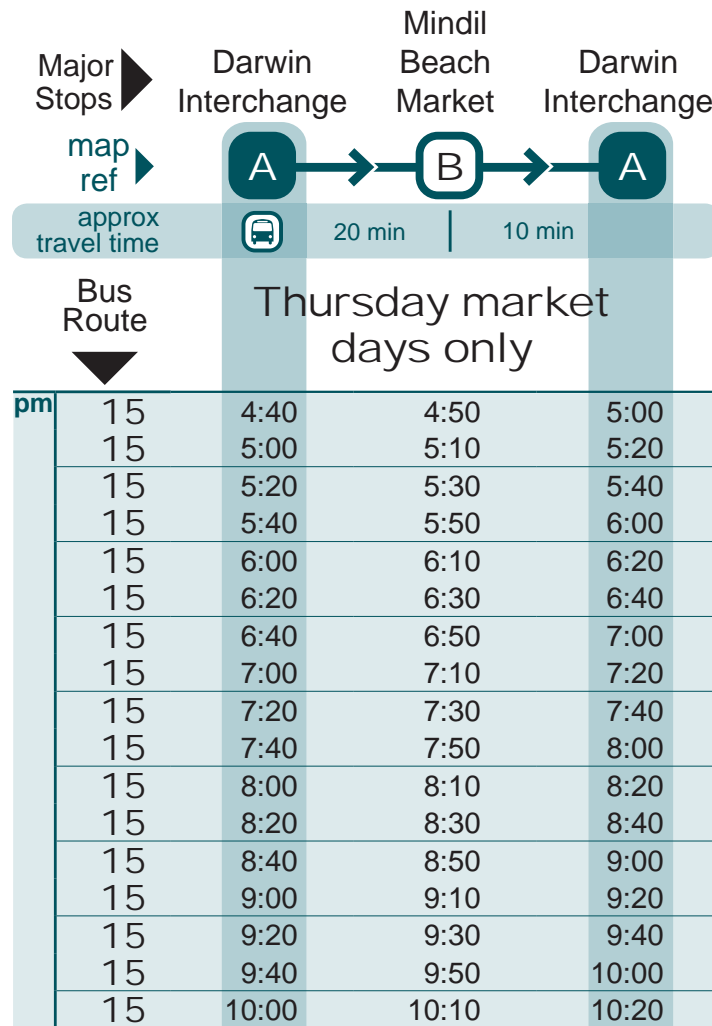

Darwin to Mindil Beach Sunset Market via Mitchell St (and return)

-  Buses operate during the Mindil Beach Sunset Market season only - last Thursday in April to the last Thursday in October each year from 5pm to 10pm. For more details visit www.mindil.com.au
-  Timing points are estimates only and are subject to traffic and weather conditions.
-  See Routes 4 and 6 for additional services to the Mindil Beach Sunset Markets.