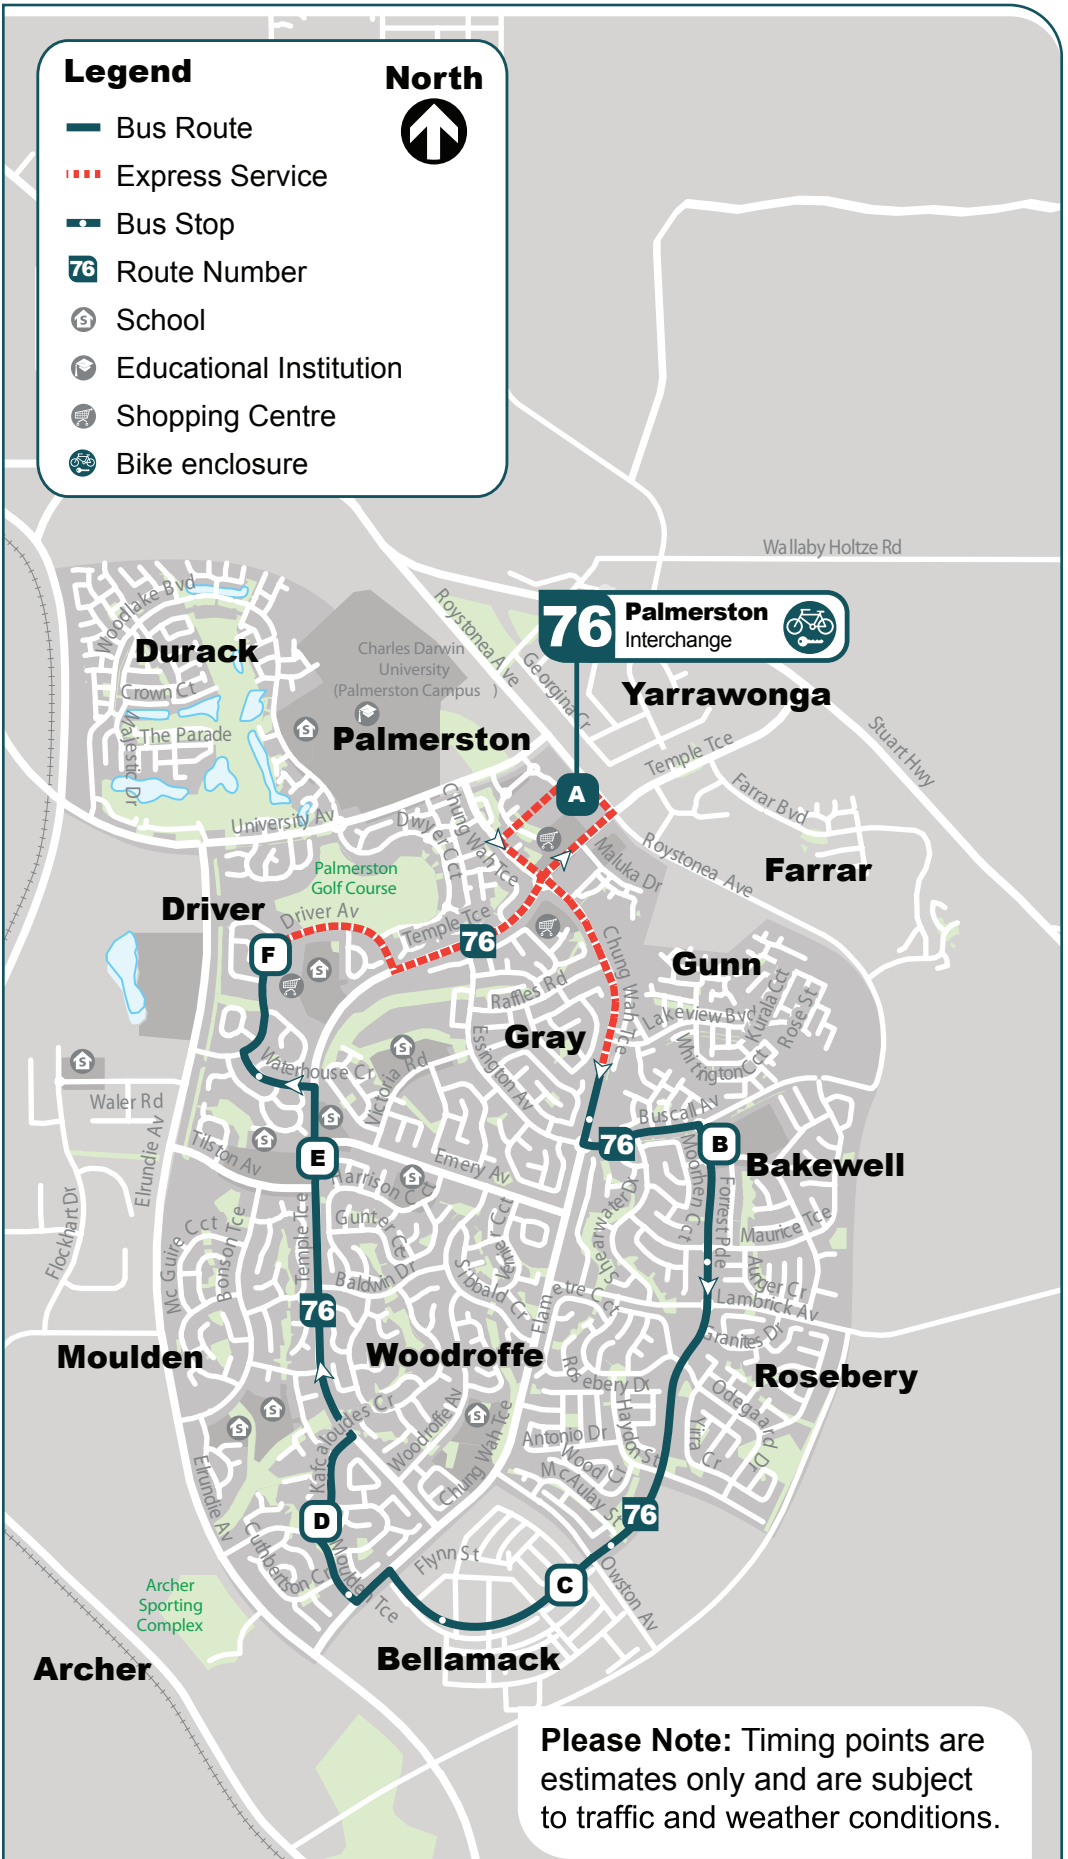

Legend

-  Bus Route
-  Express Service
-  Bus Stop
- 76** Route Number
-  School
-  Educational Institution
-  Shopping Centre
-  Bike enclosure

North

Please Note: Timing points are estimates only and are subject to traffic and weather conditions.