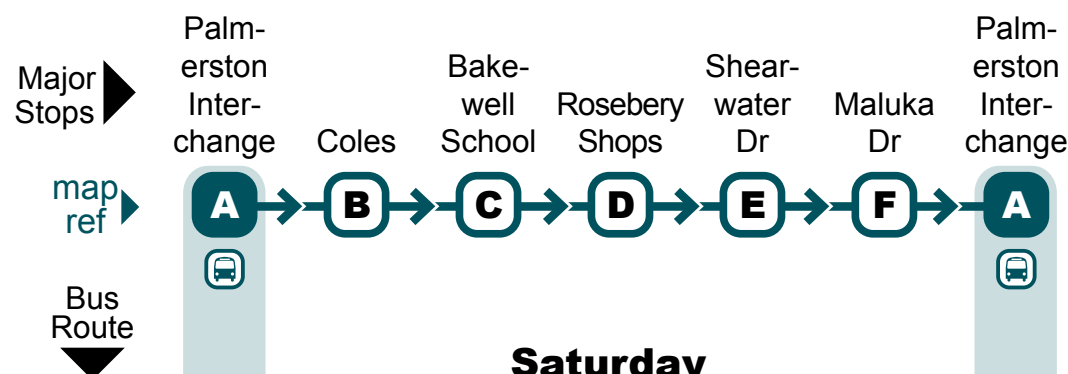

Palmerston to Palmerston via Gunn, Bakewell and Rosebery

Major Stops	Palmerston Inter-change	Coles	Bake-well School	Rosebery Shops	Shear-water Dr	Maluka Dr	Palmerston Inter-change		
map ref	A	B	C	D	E	F	A		
Bus Route	Monday to Friday								
am	72	5:55	5:58	6:05	6:10	6:15	6:20	6:23	
	72	6:38	6:41	6:48	6:53	6:58	7:03	7:08	
	72(a)	7:20	7:23	7:30	7:35	7:40	7:47	7:52	
	72	7:56	7:59	8:06	8:11	8:16	8:21	8:26	
	72	8:36	8:39	8:46	8:51	8:56	9:01	9:06	
	72	9:05	9:08	9:15	9:20	9:25	9:30	9:33	
	72	9:44	9:47	9:54	9:59	10:04	10:09	10:12	
	72	10:10	10:13	10:20	10:25	10:30	10:35	10:38	
	72	10:51	10:54	11:01	11:06	11:11	11:16	11:19	
	72	11:45	11:48	11:55	12:00	12:05	12:10	12:13	
	pm	72	12:10	12:13	12:20	12:25	12:30	12:35	12:38
		72	12:50	12:53	1:00	1:05	1:10	1:15	1:18
		72	1:29	1:32	1:39	1:44	1:49	1:54	1:57
		72	2:25	2:28	2:35	2:40	2:45	2:50	2:53
72		3:02	3:05	3:12	3:17	3:22	3:27	3:32	
72		3:32	3:35	3:42	3:47	3:52	3:57	4:02	
72		3:46	3:49	3:56	4:01	4:06	4:11	4:16	
72		4:10	4:13	4:20	4:25	4:30	4:35	4:40	
72		4:22	4:25	4:32	4:37	4:42	4:47	4:52	
72		4:50	4:53	5:00	5:05	5:10	5:15	5:20	
72		5:10	5:13	5:20	5:25	5:30	5:35	5:40	
72		5:32	5:35	5:42	5:47	5:52	5:57	6:00	
72		6:01	6:04	6:11	6:16	6:21	6:26	6:29	
72		6:35	6:38	6:45	6:50	6:55	7:00	7:03	
72	7:22	7:25	7:32	7:37	7:42	7:47	7:50		
72	8:07	8:10	8:17	8:22	8:27	8:32	8:35		
72	8:52	8:55	9:02	9:07	9:12	9:17	9:20		
72	9:25	9:28	9:35	9:40	9:45	9:50	9:53		

Explanation

(a) Service operates via Bakewell Primary School - School term only. Normal route to Shearwater Dr, then Buscall Av, Forrest Pde, U-turn at Hutchinson Pde roundabout, Forrest Pde, Buscall Av then normal route.

i Timing points are estimates only and are subject to traffic and weather conditions.

i There are no bus services on Good Friday and Christmas Day.

Palmerston to Palmerston via Gunn, Bakewell and Rosebery

i Timing points are estimates only and are subject to traffic and weather conditions.

i There are no bus services on Good Friday and Christmas Day.