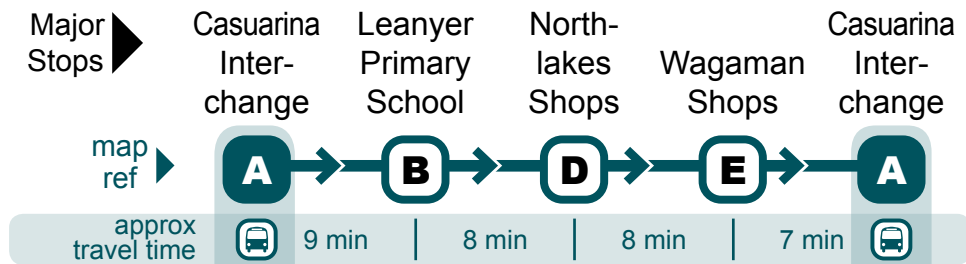

Casuarina to Casuarina via Wanguri, Leanyer, Wulagi and Wagaman

i Timing points are estimates only and are subject to traffic and weather conditions.

i There are no bus services on Good Friday and Christmas Day.

Casuarina to Casuarina via Wanguri, Leanyer, Wulagi and Wagaman

Saturday

| | 2(c) | Casuarina Inter-change | Leanyer Primary School | North-lakes Shops | Wagaman Shops | Casuarina Inter-change |
|----|------|------------------------|------------------------|-------------------|---------------|------------------------|
| am | 2(c) | 6:25 | 6:34 | 6:42 | 6:50 | 6:57 |
| | 2(c) | 7:00 | 7:09 | 7:16 | 7:24 | 7:32 |
| | 2(c) | 7:45 | 7:54 | 8:02 | 8:10 | 8:17 |
| | 2(c) | 8:55 | 9:04 | 9:12 | 9:20 | 9:27 |
| | 2(c) | 10:00 | 10:09 | 10:17 | 10:25 | 10:32 |
| | 2(c) | 11:05 | 11:14 | 11:22 | 11:30 | 11:37 |
| pm | 2(c) | 12:10 | 12:19 | 12:27 | 12:35 | 12:42 |
| | 2(c) | 1:15 | 1:24 | 1:32 | 1:40 | 1:47 |
| | 2(c) | 2:25 | 2:34 | 2:42 | 2:50 | 2:57 |
| | 2(c) | 3:10 | 3:19 | 3:27 | 3:35 | 3:42 |
| | 2(c) | 4:35 | 4:44 | 4:52 | 5:00 | 5:07 |
| | 2(c) | 5:35 | 5:44 | 5:52 | 6:00 | 6:07 |
| | 2(c) | 6:40 | 6:49 | 6:57 | 7:05 | 7:12 |

Explanation

(c) Service operates via Northlakes. Normal route of travel to Patterson St, then Matthews Rd, Links Rd, McMillans Rd, Lee Point Rd then normal route.

i Timing points are estimates only and are subject to traffic and weather conditions.

i There are no bus services on Good Friday and Christmas Day.