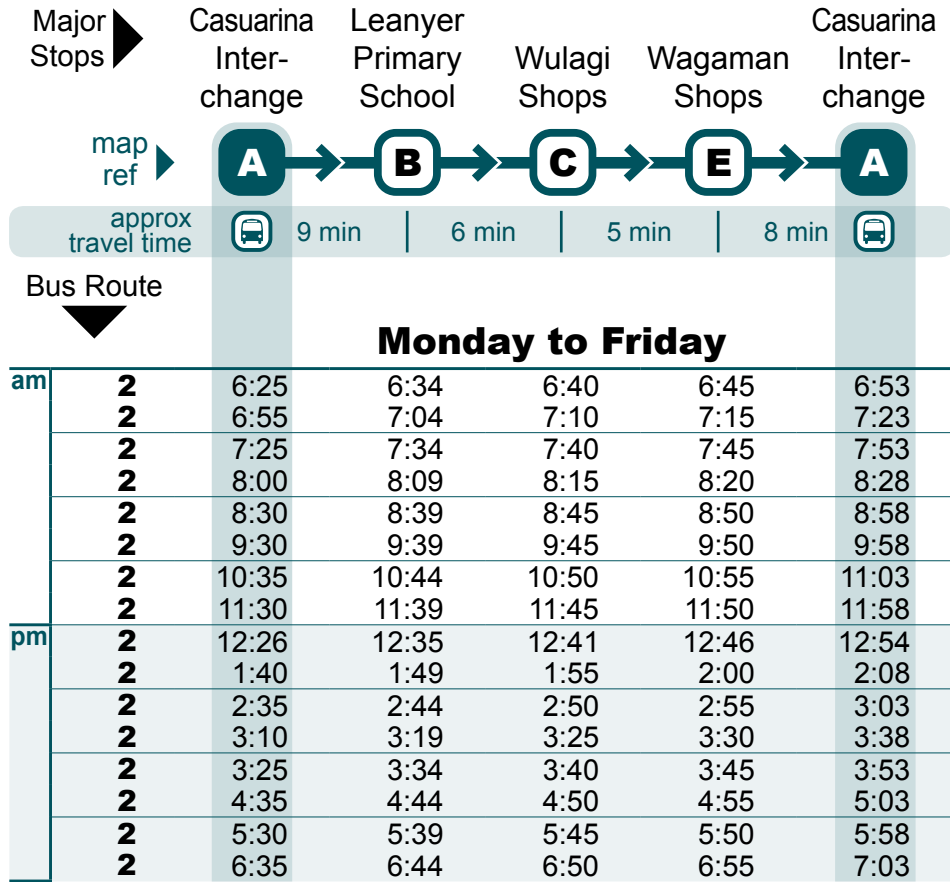

Casuarina to Casuarina via Wanguri, Leanyer, Wulagi and Wagaman

i Timing points are estimates only and are subject to traffic and weather conditions.

i There are no bus services on Good Friday and Christmas Day.

Casuarina to Casuarina via Wanguri, Leanyer, Wulagi and Wagaman

Saturday

| | 2(c) | Casuarina Inter-change | Leanyer Primary School | North-lakes Shops | Wagaman Shops | Casuarina Inter-change |
|----|------|------------------------|------------------------|-------------------|---------------|------------------------|
| am | 2(c) | 6:25 | 6:34 | 6:42 | 6:50 | 6:57 |
| | 2(c) | 7:00 | 7:09 | 7:16 | 7:24 | 7:32 |
| | 2(c) | 7:45 | 7:54 | 8:02 | 8:10 | 8:17 |
| | 2(c) | 8:55 | 9:04 | 9:12 | 9:20 | 9:27 |
| | 2(c) | 10:00 | 10:09 | 10:17 | 10:25 | 10:32 |
| | 2(c) | 11:05 | 11:14 | 11:22 | 11:30 | 11:37 |
| pm | 2(c) | 12:10 | 12:19 | 12:27 | 12:35 | 12:42 |
| | 2(c) | 1:15 | 1:24 | 1:32 | 1:40 | 1:47 |
| | 2(c) | 2:25 | 2:34 | 2:42 | 2:50 | 2:57 |
| | 2(c) | 3:10 | 3:19 | 3:27 | 3:35 | 3:42 |
| | 2(c) | 4:35 | 4:44 | 4:52 | 5:00 | 5:07 |
| | 2(c) | 5:35 | 5:44 | 5:52 | 6:00 | 6:07 |
| | 2(c) | 6:40 | 6:49 | 6:57 | 7:05 | 7:12 |

Explanation

(c) Service operates via Northlakes. Normal route of travel to Patterson St, then Matthews Rd, Links Rd, McMillans Rd, Lee Point Rd then normal route.

i Timing points are estimates only and are subject to traffic and weather conditions.

i There are no bus services on Good Friday and Christmas Day.