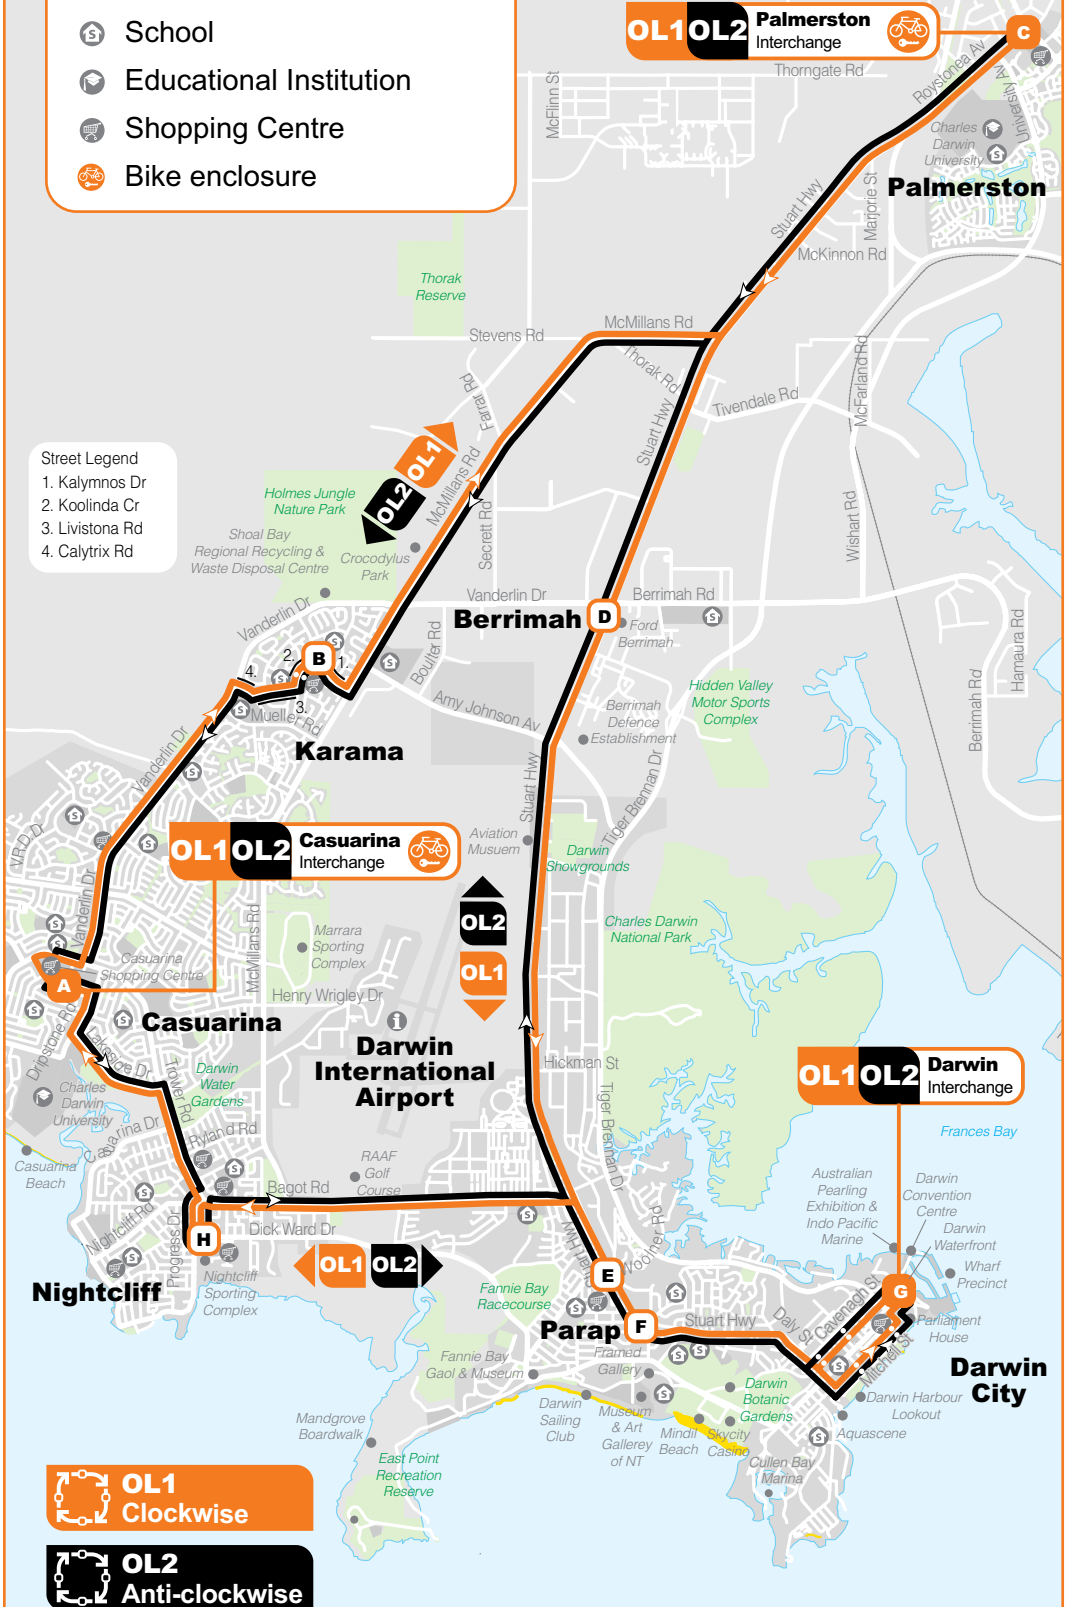

Legend

-  Bus Route
-  Bus Stop
-  Route Number
-  School
-  Educational Institution
-  Shopping Centre
-  Bike enclosure

North

Please Note: Timing points are estimates only and are subject to traffic and weather conditions.

Street Legend

1. Kalymnos Dr
2. Koolinda Cr
3. Livistona Rd
4. Calytrix Rd

 OL1
Clockwise

 OL2
Anti-clockwise