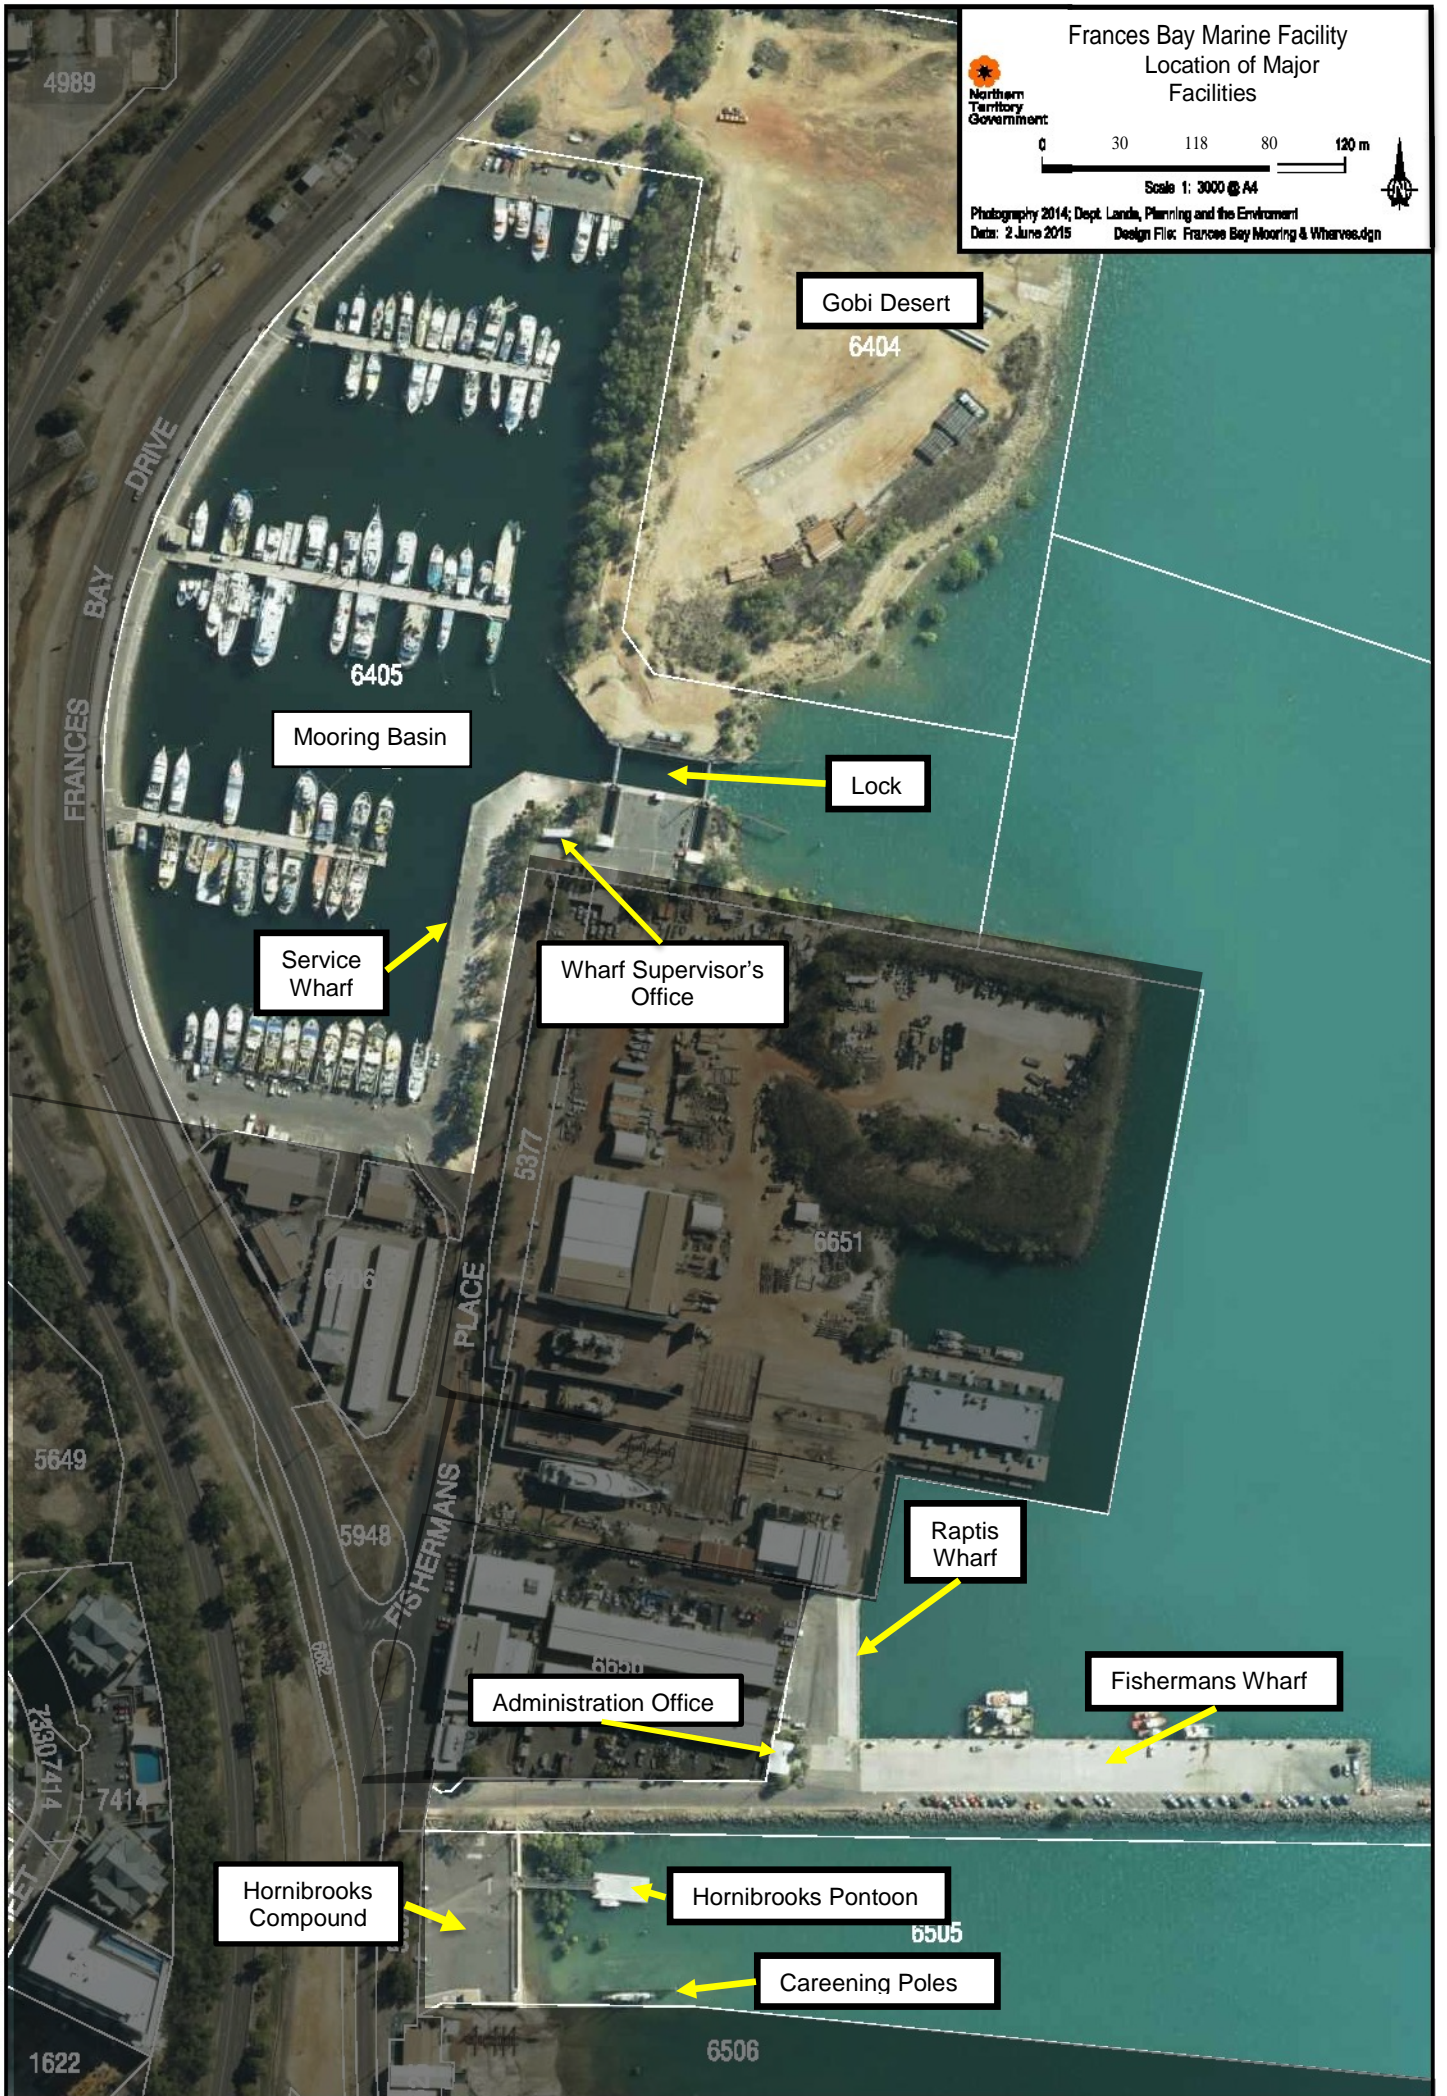

Frances Bay Marine Facility
Location of Major
Facilities

Scale 1: 3000 @ A4

Photography 2014; Dept. Lands, Planning and the Environment
Data: 2 June 2015

Design File: Frances Bay Mooring & Wharves.dgn

Gobi Desert
6404

Mooring Basin
6405

Lock

Service Wharf

Wharf Supervisor's Office

Raptis Wharf

Fishermans Wharf

Administration Office

Hornibrooks Compound

Hornibrooks Pontoon
6505

Careening Poles
6506

4989

FRANCES BAY DRIVE

6405

6404

6405

5377