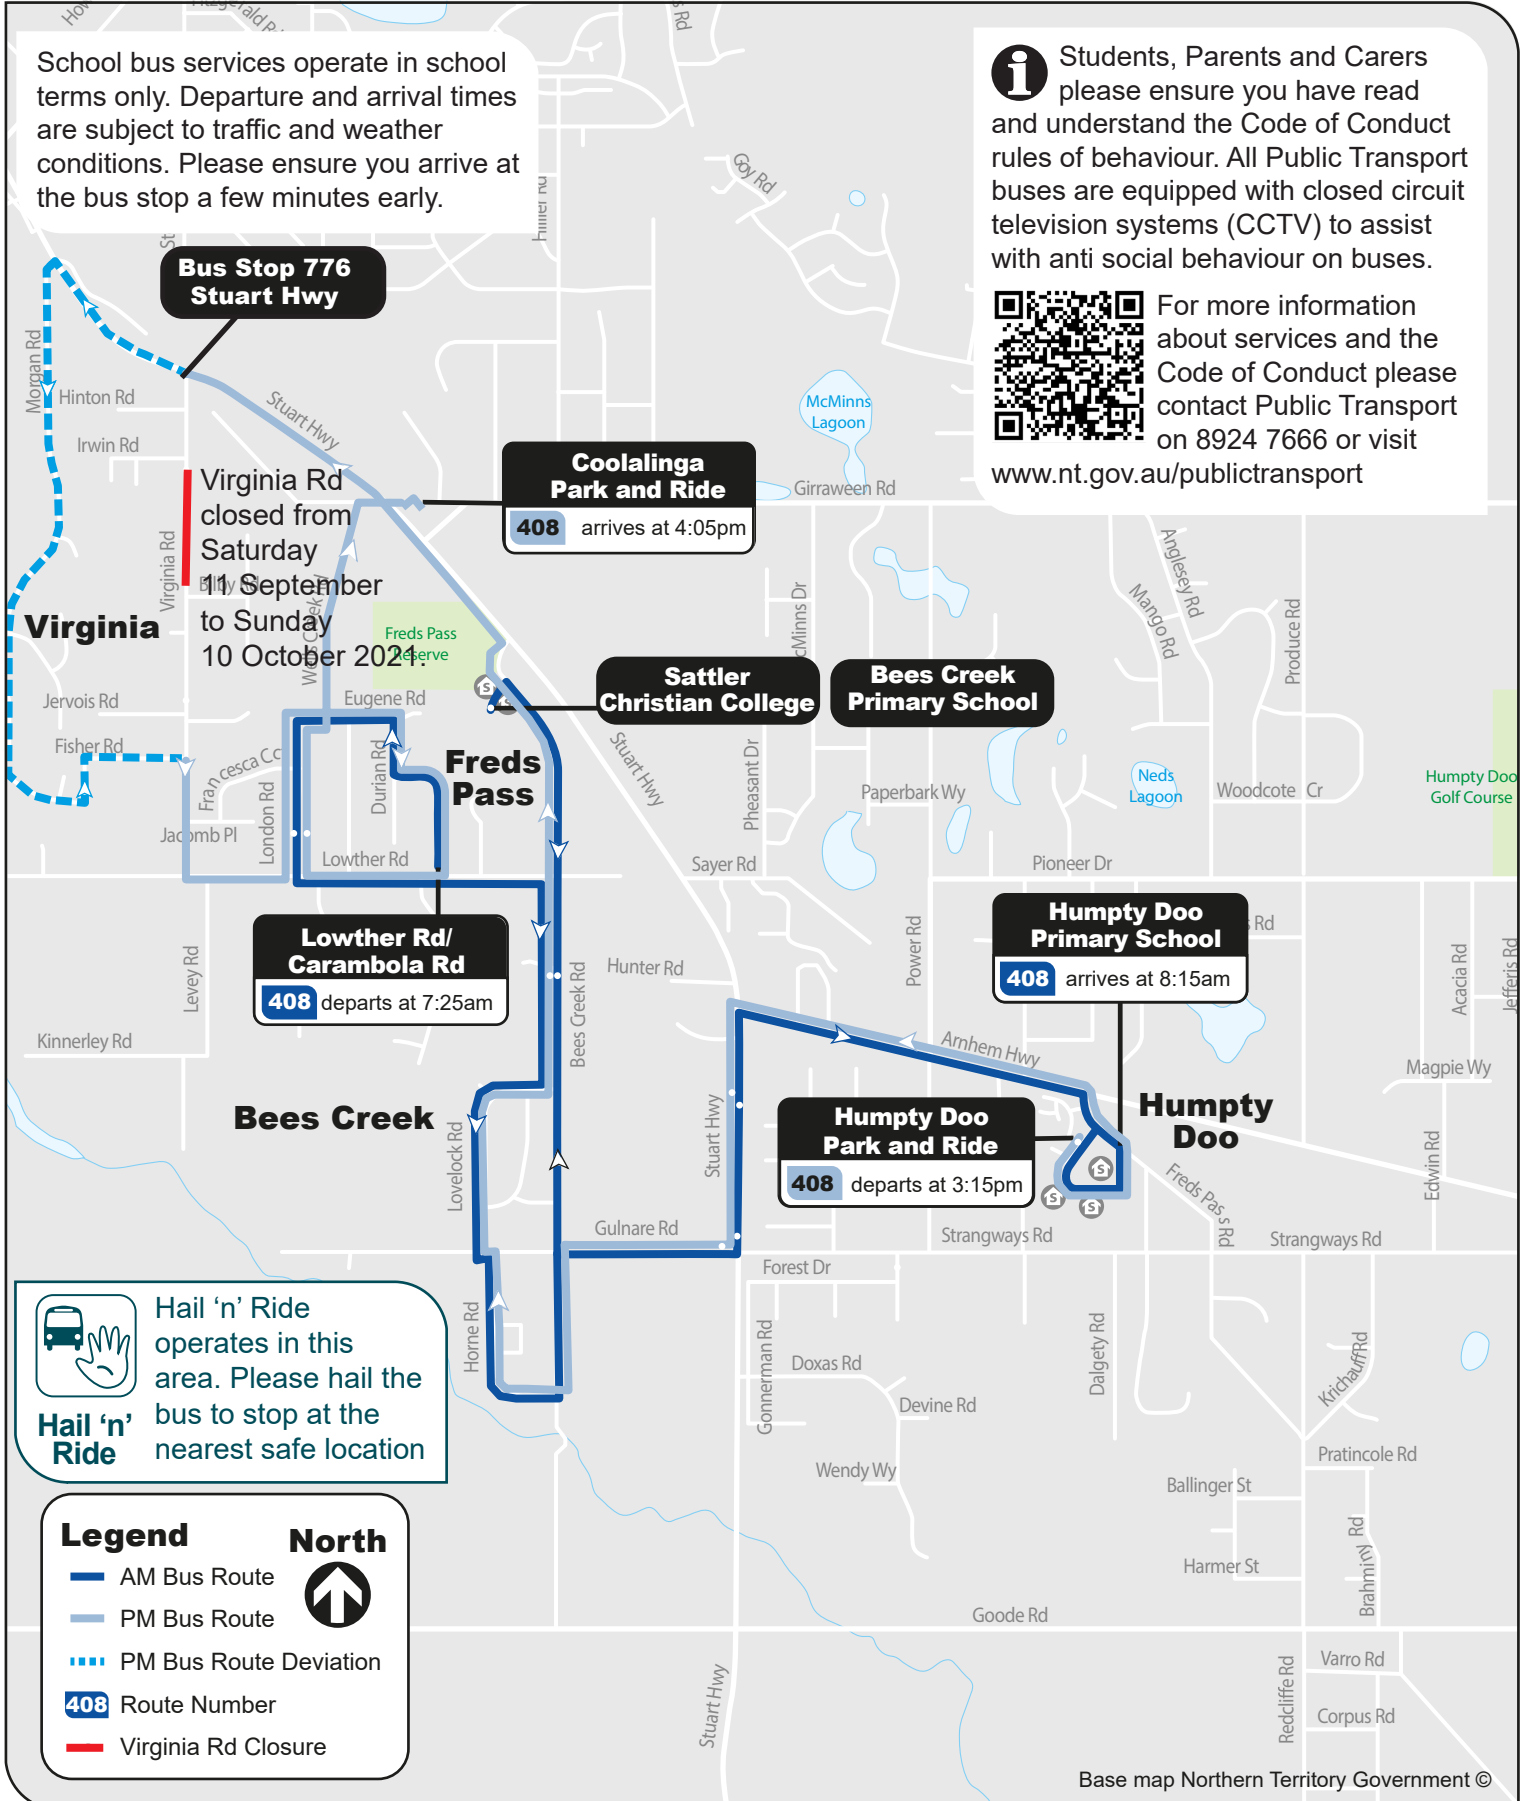

408

Sattler Christian College / Bees Creek Primary School / Humpty Doo Schools Bus Service

Virginia Rd Closure

AM Service

408 Virginia to Bees Creek Schools and Humpty Doo Schools

PM Service

408 Humpty Doo Park and Ride to Coolalinga Park and Ride via Virginia

School bus services operate in school terms only. Departure and arrival times are subject to traffic and weather conditions. Please ensure you arrive at the bus stop a few minutes early.

i Students, Parents and Carers please ensure you have read and understand the Code of Conduct rules of behaviour. All Public Transport buses are equipped with closed circuit television systems (CCTV) to assist with anti social behaviour on buses.

For more information about services and the Code of Conduct please contact Public Transport on 8924 7666 or visit

www.nt.gov.au/publictransport