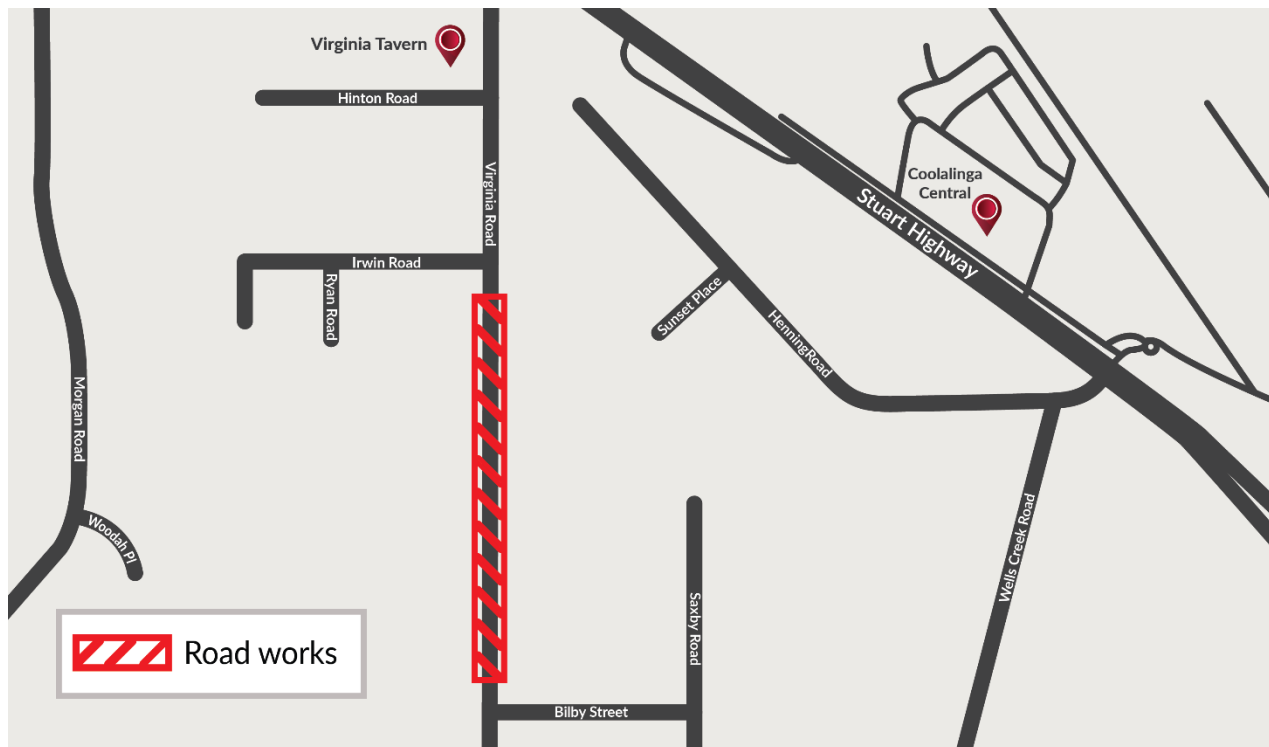

Temporary interruptions to bus services

Virginia Road

Please be advised temporary interruptions to Virginia Road bus services will be occurring due to road works.

Virginia Road will be closed Friday 10 September at 6:15pm and temporary interruptions to bus services will occur from 11 September 2021 and expected to be in place until 9 October 2021.

The majority of Virginia Rd will not be accessible by bus as the closure creates a dead leg and there will be nowhere for the bus to turn around.

Interruptions will occur to the following routes:

School buses

Mornings- Routes 407, 441
Afternoons- Routes 407, 408, 409, 441

Urban buses

Routes 440, 444, 46a

For more information on temporary deviations, please visit nt.gov.au/publictransport

Please ensure that changed traffic conditions and traffic management is adhered to

Contact

For further information call public transport on (08) 8924 7666

Weekdays 6:45am to 4:30pm Saturdays 9:00am to 1:00pm visit nt.gov.au/publictransport