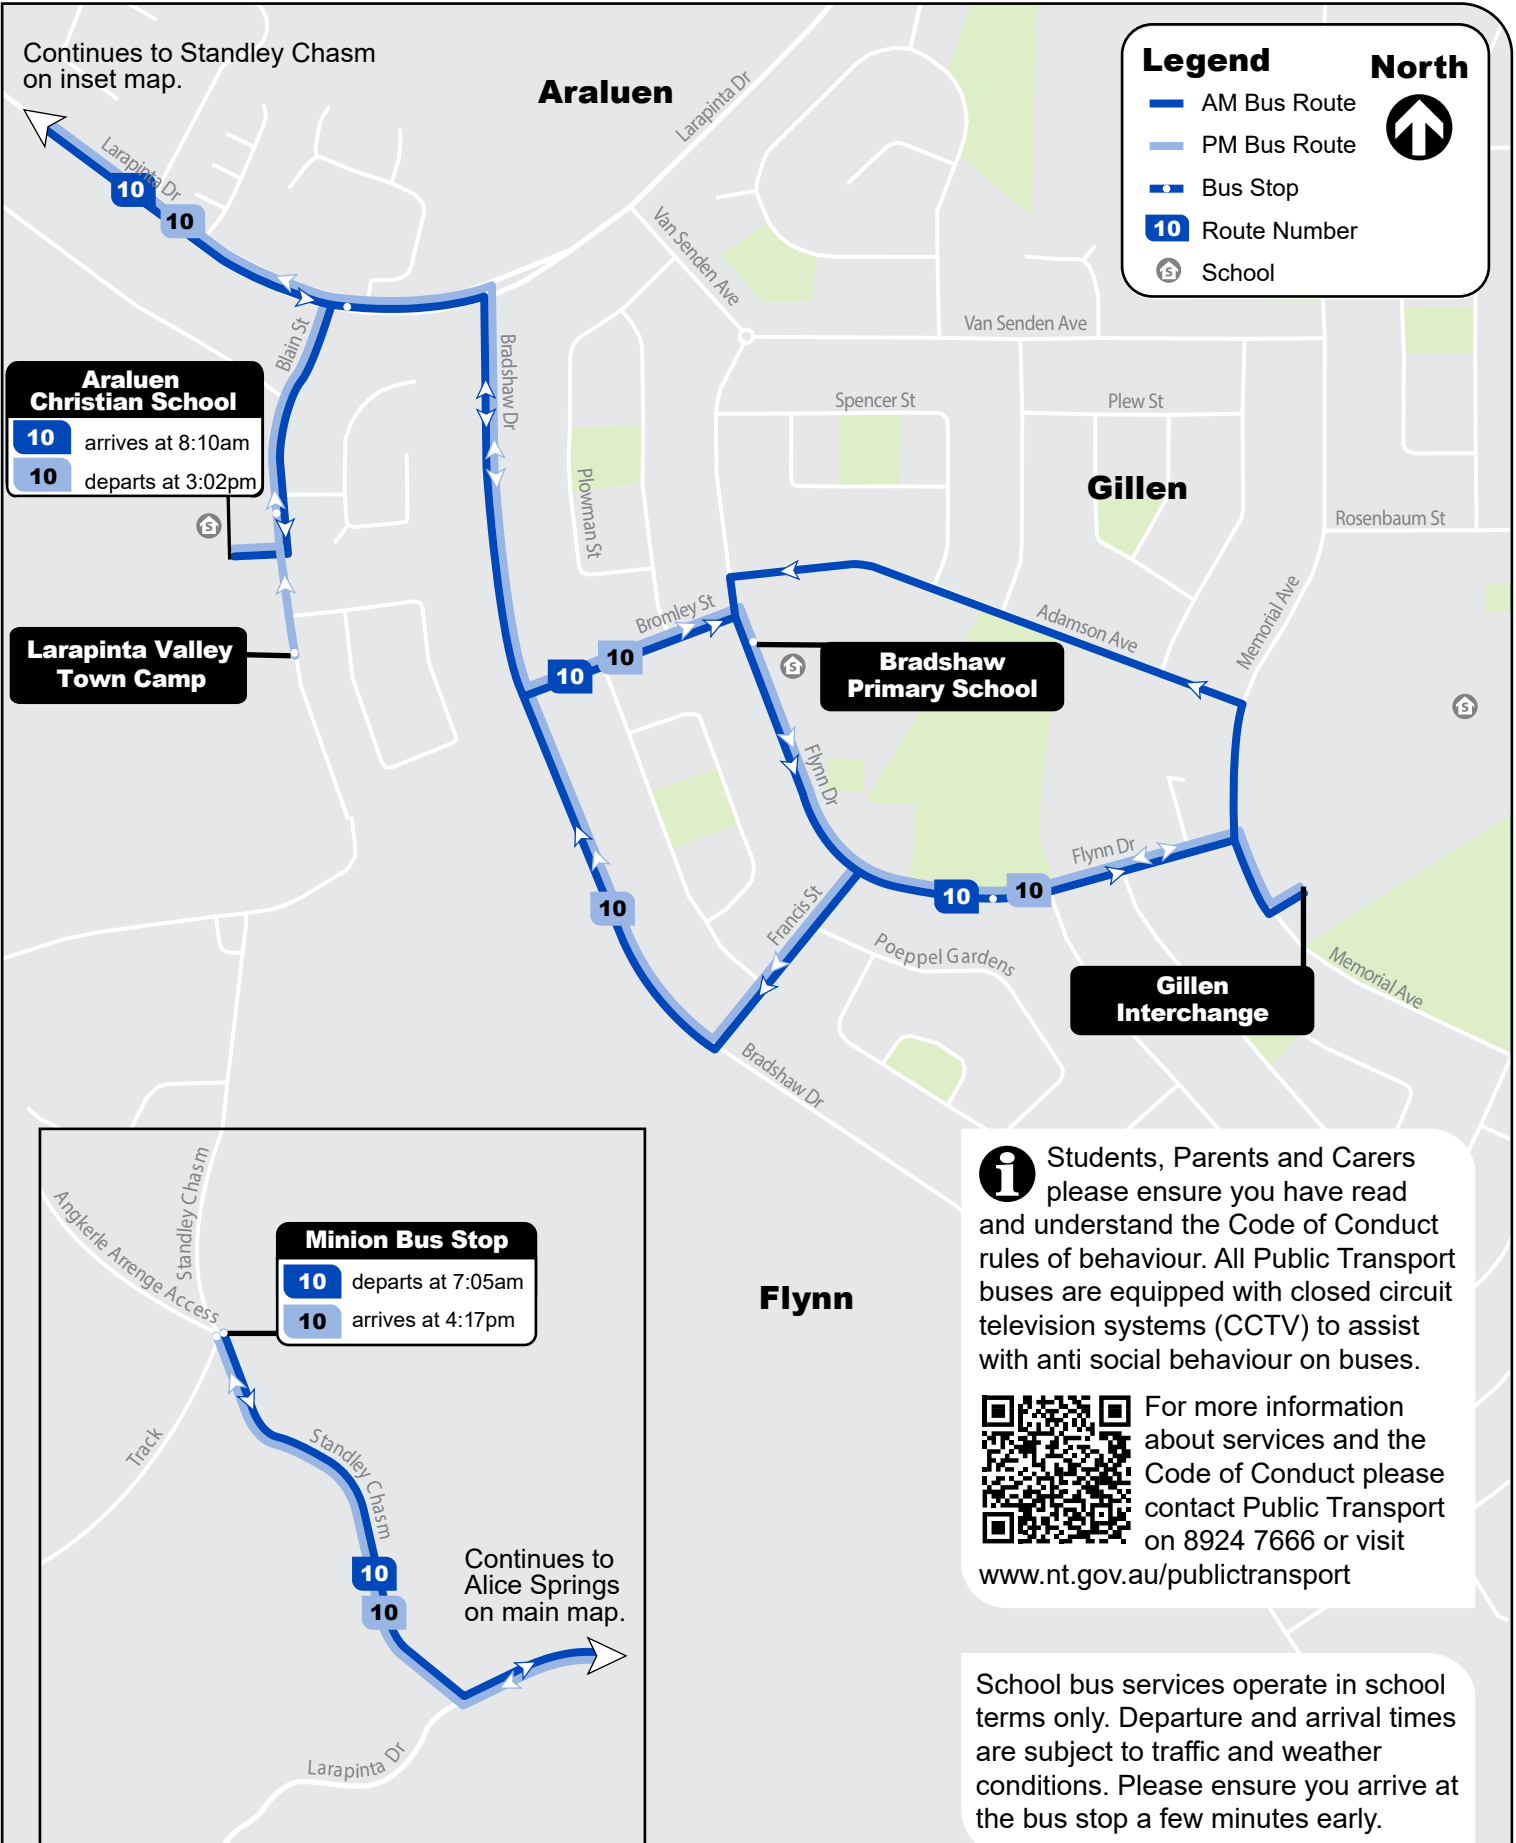

10

Alice Springs School Bus

AM Service

Minion Bus Stop - Gillen Interchange - Bradshaw Primary School - Araluen Christian School

PM Service

Araluen Christian School - Bradshaw Primary School - Gillen Interchange - Minion Bus Stop

Continues to Standley Chasm on inset map.

i Students, Parents and Carers please ensure you have read and understand the Code of Conduct rules of behaviour. All Public Transport buses are equipped with closed circuit television systems (CCTV) to assist with anti social behaviour on buses.