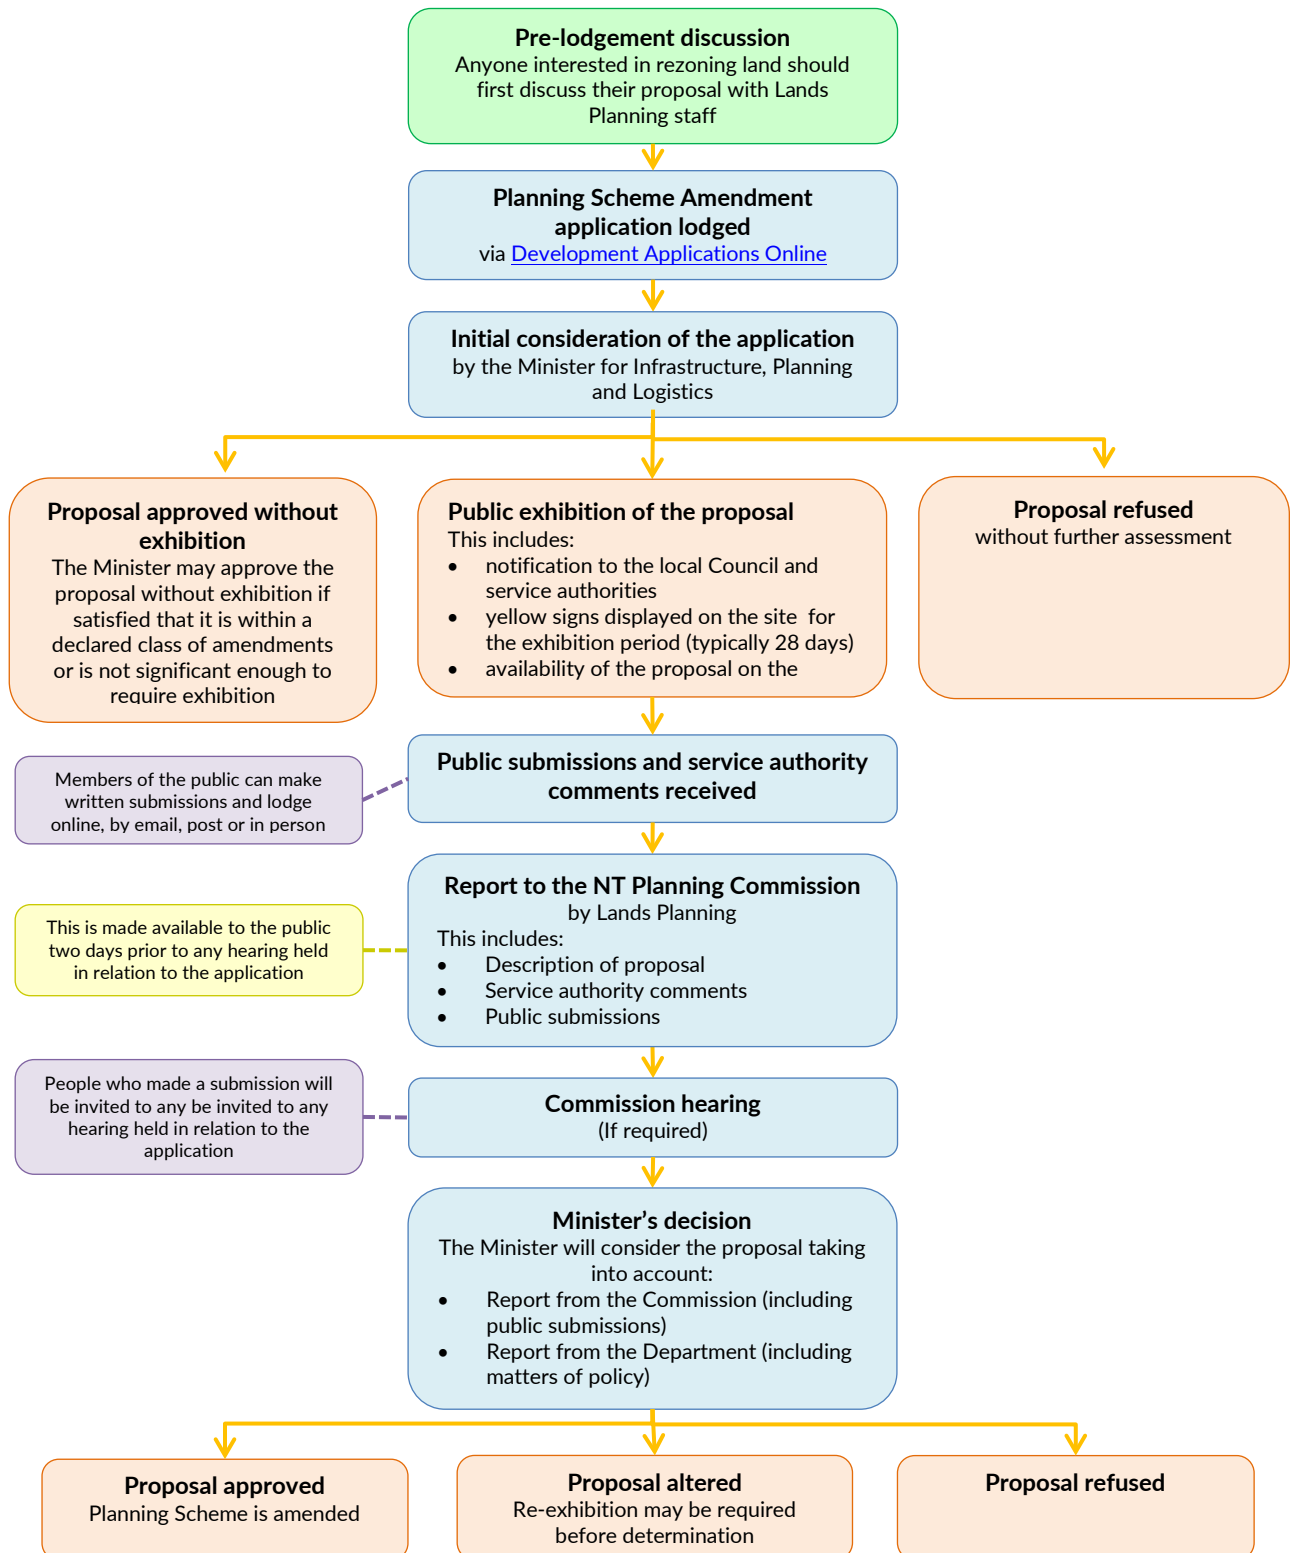

Planning Scheme Amendment (PSA) Application Flow Chart

Note: An application may be deferred at any stage if further information is considered necessary to enable proper assessment of the proposal