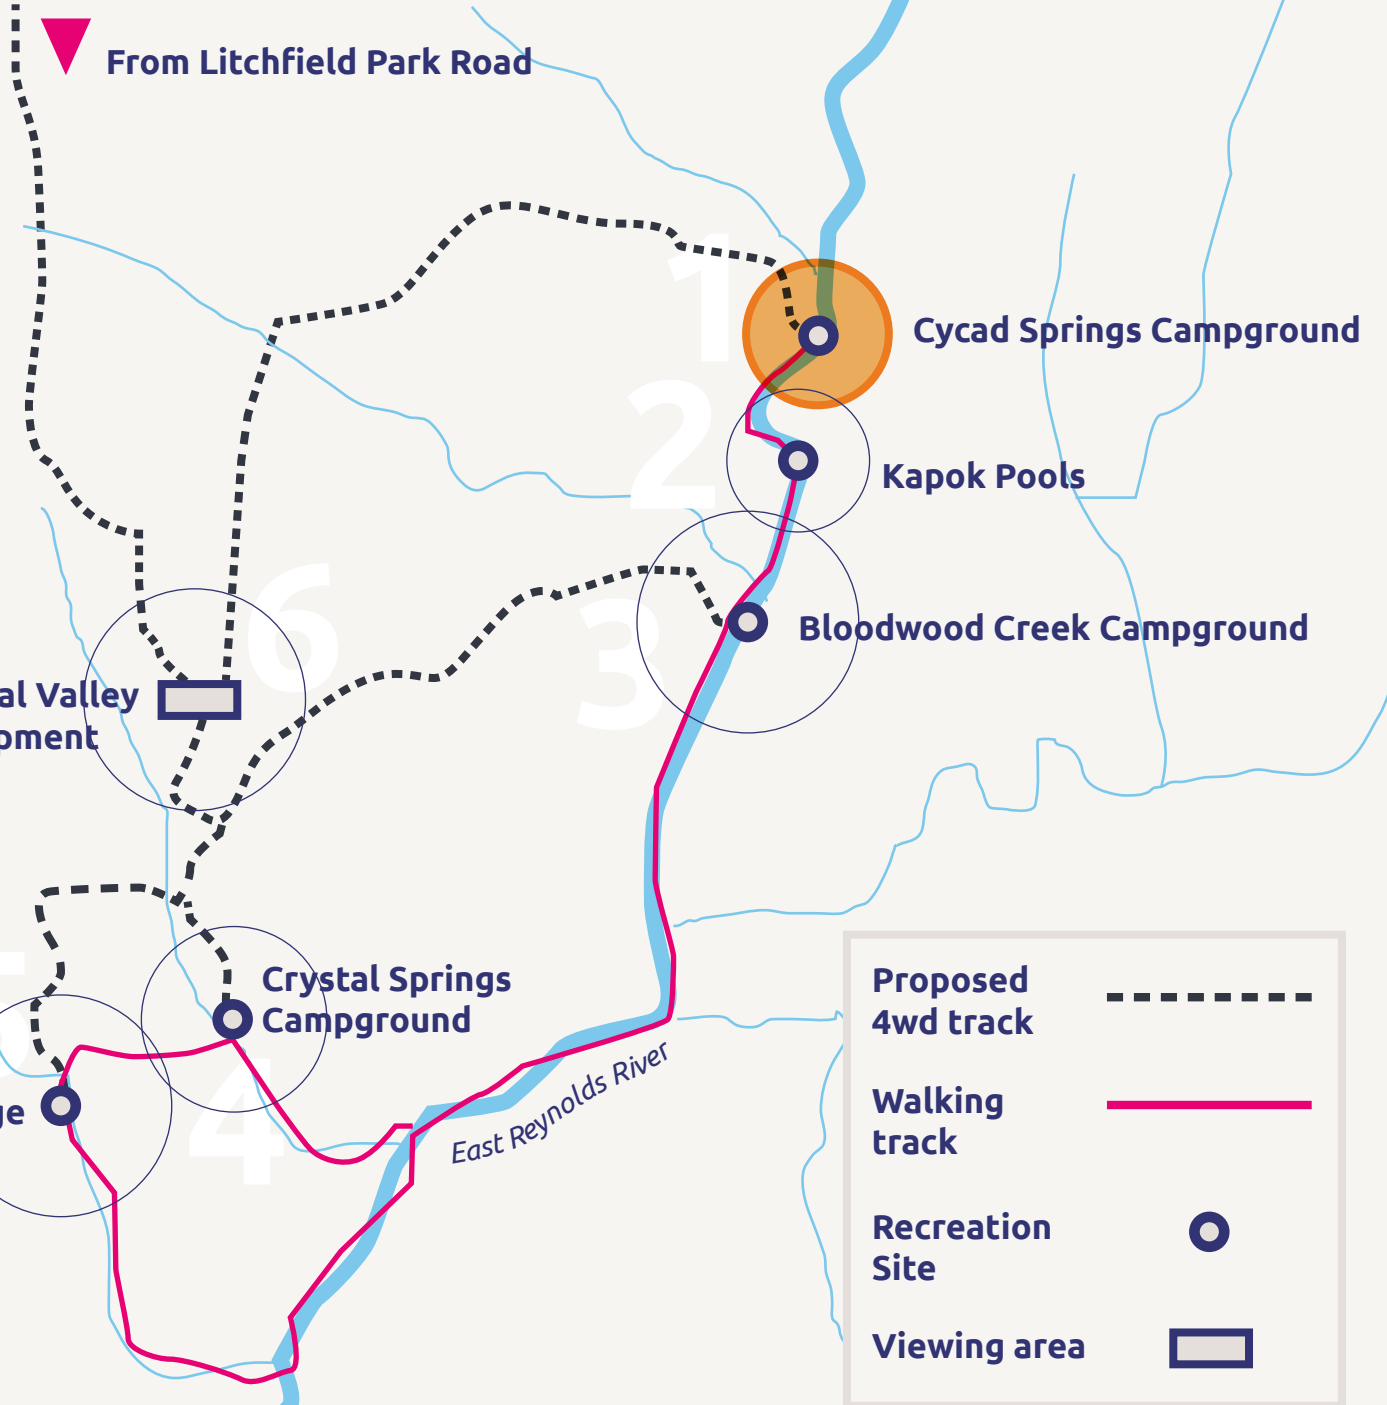

Litchfield National Park Central Valley

Litchfield National Park Central Valley

Stage 1 - Cycad Springs Campground

4WD Entrance / Exit

Camp site	
Access road	
Path	
Creek / Floodway	
Toilet Block	